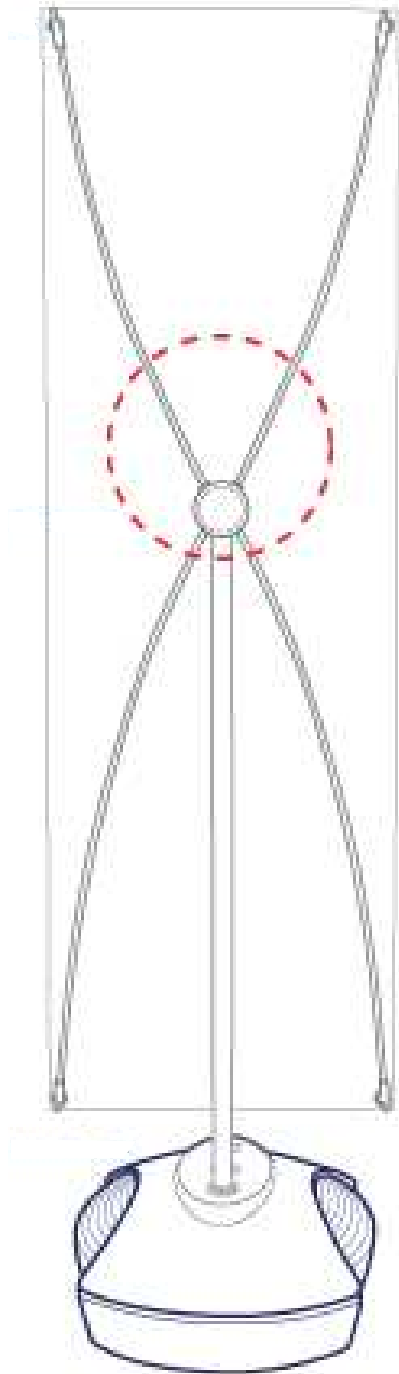

ZEPPY OUTDOOR SINGLE SIDED BANNER STAND

BANNER SIZE: 27.5" X 69"

Insert pole into the hole of base as shown in picture.

Insert top and bottom rods

Attach eyelet of banner to rod ends

* Fill base with water to add stability during outdoor use.