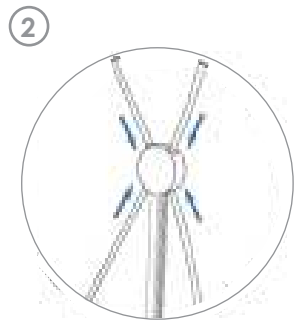

ZEPPY OUTDOOR SINGLE SIDED BANNER STAND

BANNER SIZE: 27.5" X 69"

Insert pole into the hole of base as shown in picture.

Insert top and bottom rods

Attach eyelet of banner to rod ends

* Fill base with water to add stability during outdoor use.