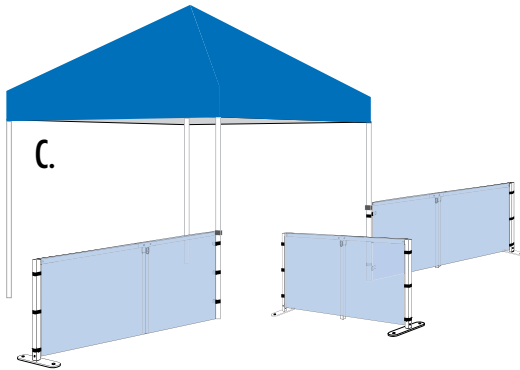

MOST POPULAR RAILSKIRT CONFIGURATIONS

CONFIGURATION	5' RAILSKIRT	10' RAILSKIRT	DOUBLE MOUNT BRACKET	FREESTANDING RAILSKIRT HARDWARE
A		4		2
B	2		1	
C	1	2		2
D		5		2
E		6		2
F	4	5	1	4