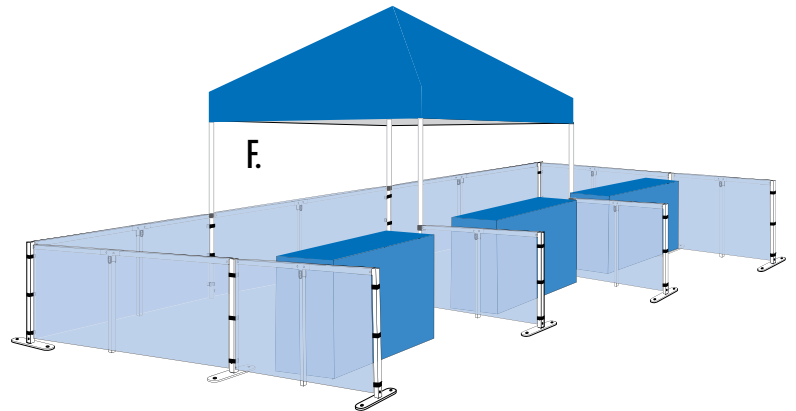

MOST POPULAR RAILSKIRT CONFIGURATIONS

CONFIGURATION	5' RAILSKIRT	10' RAILSKIRT	DOUBLE MOUNT BRACKET	FREESTANDING RAILSKIRT HARDWARE
A		4		2
B	2		1	
C	1	2		2
D		5		2
E		6		2
F	4	5	1	4