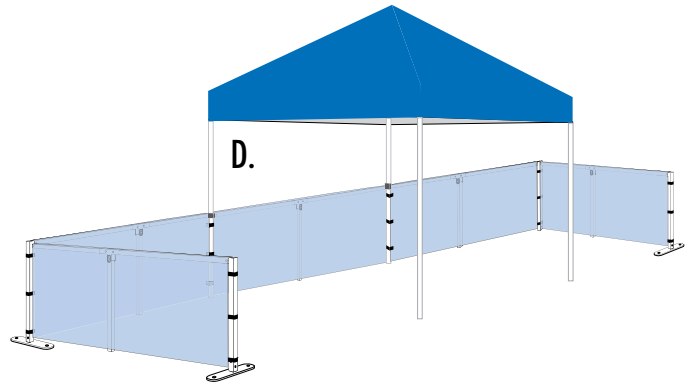

MOST POPULAR RAILSKIRT CONFIGURATIONS

CONFIGURATION	5' RAILSKIRT	10' RAILSKIRT	DOUBLE MOUNT BRACKET	FREESTANDING RAILSKIRT HARDWARE
A		4		2
B	2		1	
C	1	2		2
D		5		2
E		6		2
F	4	5	1	4