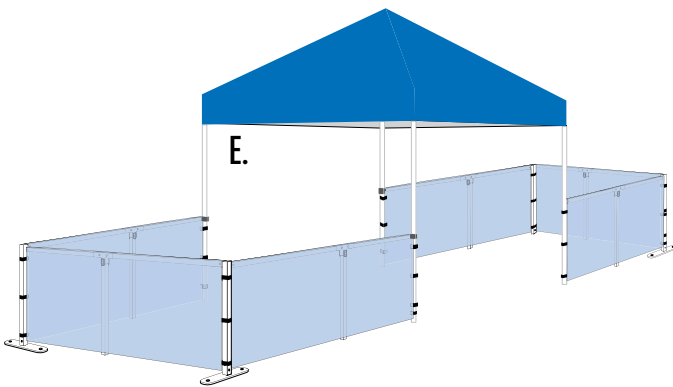

MOST POPULAR RAILSKIRT CONFIGURATIONS

CONFIGURATION	5' RAILSKIRT	10' RAILSKIRT	DOUBLE MOUNT BRACKET	FREESTANDING RAILSKIRT HARDWARE
A		4		2
B	2		1	
C	1	2		2
D		5		2
E		6		2
F	4	5	1	4