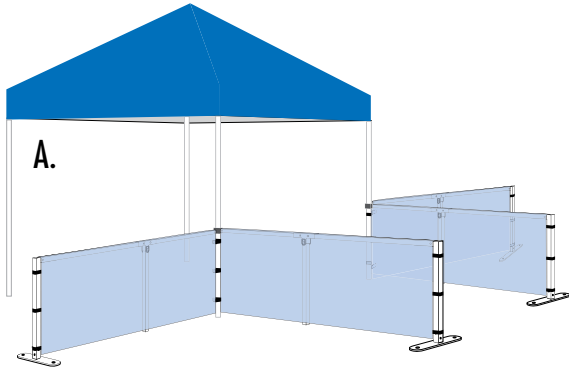

MOST POPULAR RAILSKIRT CONFIGURATIONS

CONFIGURATION	5' RAILSKIRT	10' RAILSKIRT	DOUBLE MOUNT BRACKET	FREESTANDING RAILSKIRT HARDWARE
A		4		2
B	2		1	
C	1	2		2
D		5		2
E		6		2
F	4	5	1	4