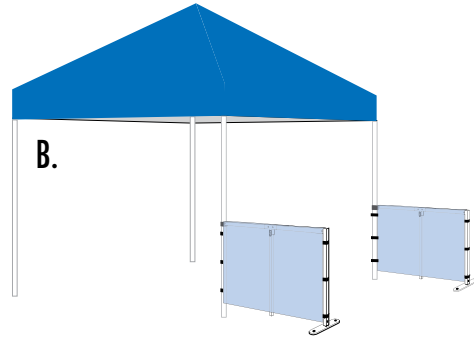

MOST POPULAR RAILSKIRT CONFIGURATIONS

CONFIGURATION	5' RAILSKIRT	10' RAILSKIRT	DOUBLE MOUNT BRACKET	FREESTANDING RAILSKIRT HARDWARE
A		4		2
B	2		1	
C	1	2		2
D		5		2
E		6		2
F	4	5	1	4