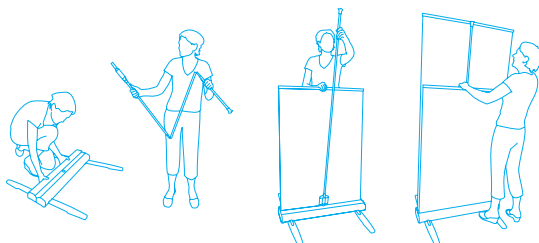

Expand MediaScreen 2 Outdoor

The world's first, outdoor, portable, retractable display

expand[®]

expandmedia.com

At the Left: The weighted, support feet mount easily to the base, providing stability on flat surfaces such as snow, grass, sand, pavement and concrete.

At the Right: Optional stakes are available for additional stabilization on soft surfaces such as snow and grass.

Expand MediaScreen 2 Outdoor

The Expand MediaScreen 2 Outdoor is a very functional outdoor product with attractive design. This is the first fully portable double-sided retractable display that can be used outdoors. The product is easy to carry and it only takes a minute to set up. The Expand MediaScreen 2 Outdoor endures wind, rain and snow, and is of very high quality to resist corrosion, UV-radiation and wear and tear by weather and wind. The Expand MediaScreen 2 Outdoor can be used on most surfaces, such as snow, sand, grass

and asphalt and is an effective means to get close to your target audience – everywhere and in all environments. The extra-strong, clamping profile holds most materials and attaches to the top of the pole and does not allow the pole to protrude above the image. The spring-loaded pole is designed to flex in the wind. Thanks to the extended stabilization feet and the spring-loaded pole, the graphic is allowed to flex while the base remains stable. With a 22 MPH wind, the graphic will flex to approximately a 60 degree angle.

Width: 33 7/16" (85 cm). Height: 70 7/8" (180 cm).