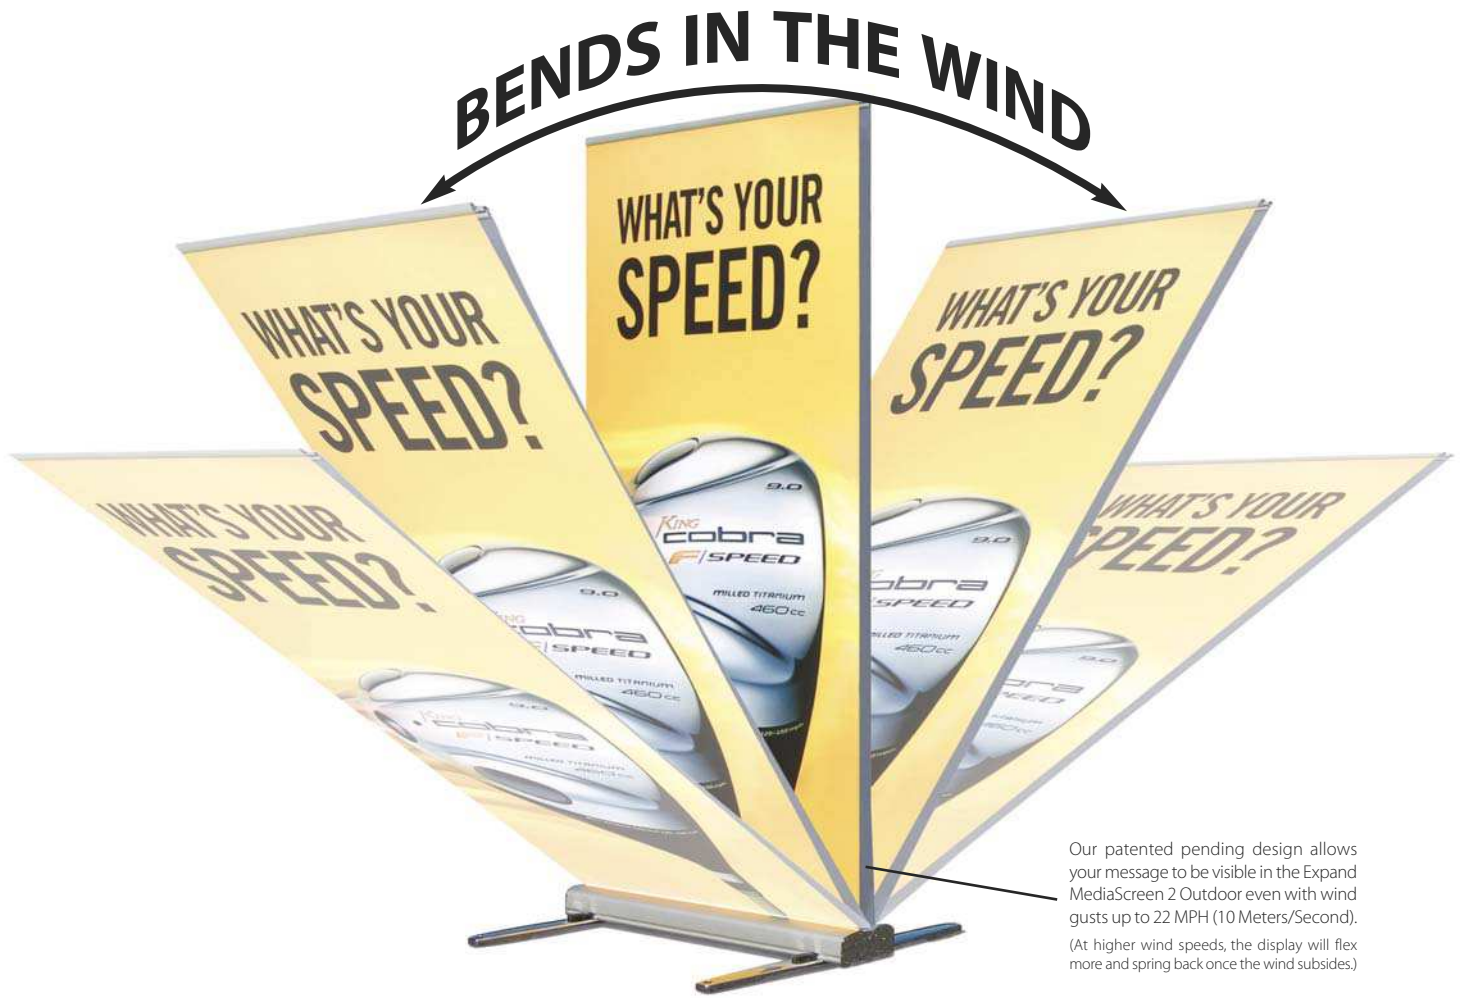

Expand MediaScreen 2 Outdoor

The world's first, outdoor, portable, retractable display

expand[®]

expandmedia.com

At the Left: The weighted, support feet mount easily to the base, providing stability on flat surfaces such as snow, grass, sand, pavement and concrete.

At the Right: Optional stakes are available for additional stabilization on soft surfaces such as snow and grass.

Expand MediaScreen 2 Outdoor

The Expand MediaScreen 2 Outdoor is a very functional outdoor product with attractive design. This is the first fully portable double-sided retractable display that can be used outdoors. The product is easy to carry and it only takes a minute to set up. The Expand MediaScreen 2 Outdoor endures wind, rain and snow, and is of very high quality to resist corrosion, UV-radiation and wear and tear by weather and wind. The Expand MediaScreen 2 Outdoor can be used on most surfaces, such as snow, sand, grass

and asphalt and is an effective means to get close to your target audience – everywhere and in all environments. The extra-strong, clamping profile holds most materials and attaches to the top of the pole and does not allow the pole to protrude above the image. The spring-loaded pole is designed to flex in the wind. Thanks to the extended stabilization feet and the spring-loaded pole, the graphic is allowed to flex while the base remains stable. With a 22 MPH wind, the graphic will flex to approximately a 60 degree angle.