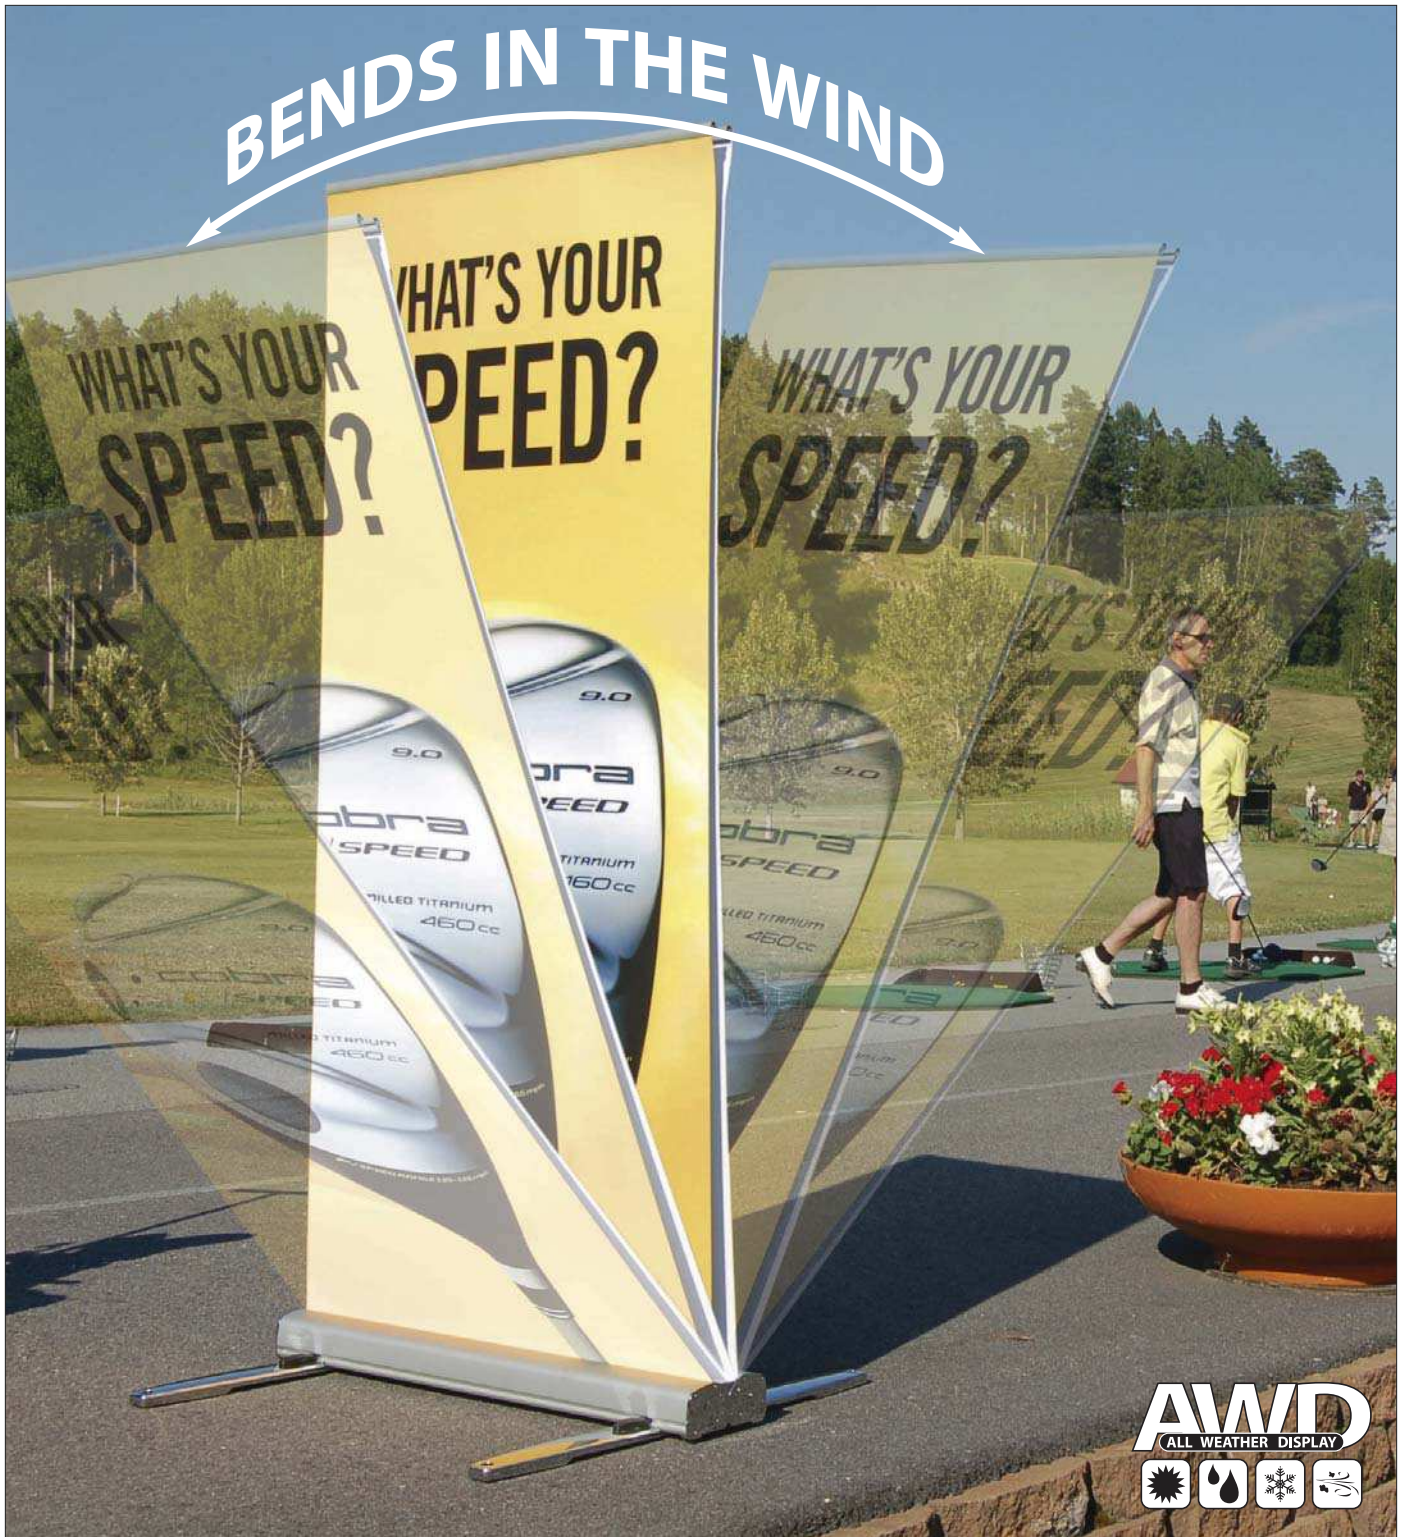

Expand MediaScreen 2 Outdoor

The world's first, outdoor, portable, retractable display

expand[®]

expandmedia.com

At the Left: The weighted, support feet mount easily to the base, providing stability on flat surfaces such as snow, grass, sand, pavement and concrete.

At the Right: Optional stakes are available for additional stabilization on soft surfaces such as snow and grass.

Expand MediaScreen 2 Outdoor

The Expand MediaScreen 2 Outdoor is a very functional outdoor product with attractive design. This is the first fully portable double-sided retractable display that can be used outdoors. The product is easy to carry and it only takes a minute to set up. The Expand MediaScreen 2 Outdoor endures wind, rain and snow, and is of very high quality to resist corrosion, UV-radiation and wear and tear by weather and wind. The Expand MediaScreen 2 Outdoor can be used on most surfaces, such as snow, sand, grass

and asphalt and is an effective means to get close to your target audience – everywhere and in all environments. The extra-strong, clamping profile holds most materials and attaches to the top of the pole and does not allow the pole to protrude above the image. The spring-loaded pole is designed to flex in the wind. Thanks to the extended stabilization feet and the spring-loaded pole, the graphic is allowed to flex while the base remains stable. With a 22 MPH wind, the graphic will flex to approximately a 60 degree angle.