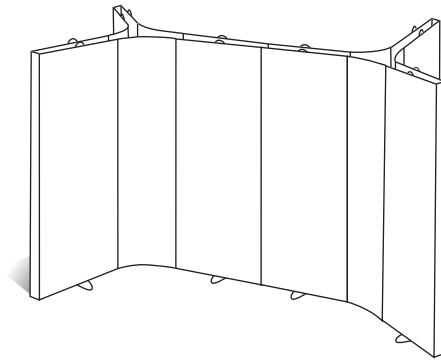

LinkWall Examples

90+60+90

2 base units - 2 panels (90 cm)
1 flex panel (60 cm)

90+60+90

2 base units - 2 panels (90 cm)
1 flex panel (60 cm)

90+60+90+60+90

3 base units - 3 panels (90 cm)
2 flex panels (60 cm)

90+27+90+27+90

3 base units - 3 panels (90 cm)
2 flex panels (27 cm)

4 x (90+27)

4 base units - 4 panels (90 cm)
4 flex panels (27 cm)

3 x (90+60)

3 base units - 3 panels (90 cm)
3 flex panels (60 cm)

90+SP+90+EP

1 base unit - 2 panels (90 cm)
2 end panels (EP)

2 x (90+90+EP)

2 base units - 4 panels (90 cm)
2 end panels (EP)

90+90+90

3 base units - 3 panels (90 cm)

3x(90+60+90+EP)

3 base units - 6 panels (90 cm)
3 flex panels (60 cm)
3 end panels (EP)

Please note: only straight configurations can be made double-sided

4x(90+27+90+EP)

4 base units - 8 panels (90 cm)
 4 flex panels (27 cm)
 4 end panels (EP)

2x(90+60+90+90+60+90)
 2x(SP+90+60+90+EP)

6 base units - 12 panels (90 cm)
 6 flex panels (60 cm)
 4 end panels (EP)