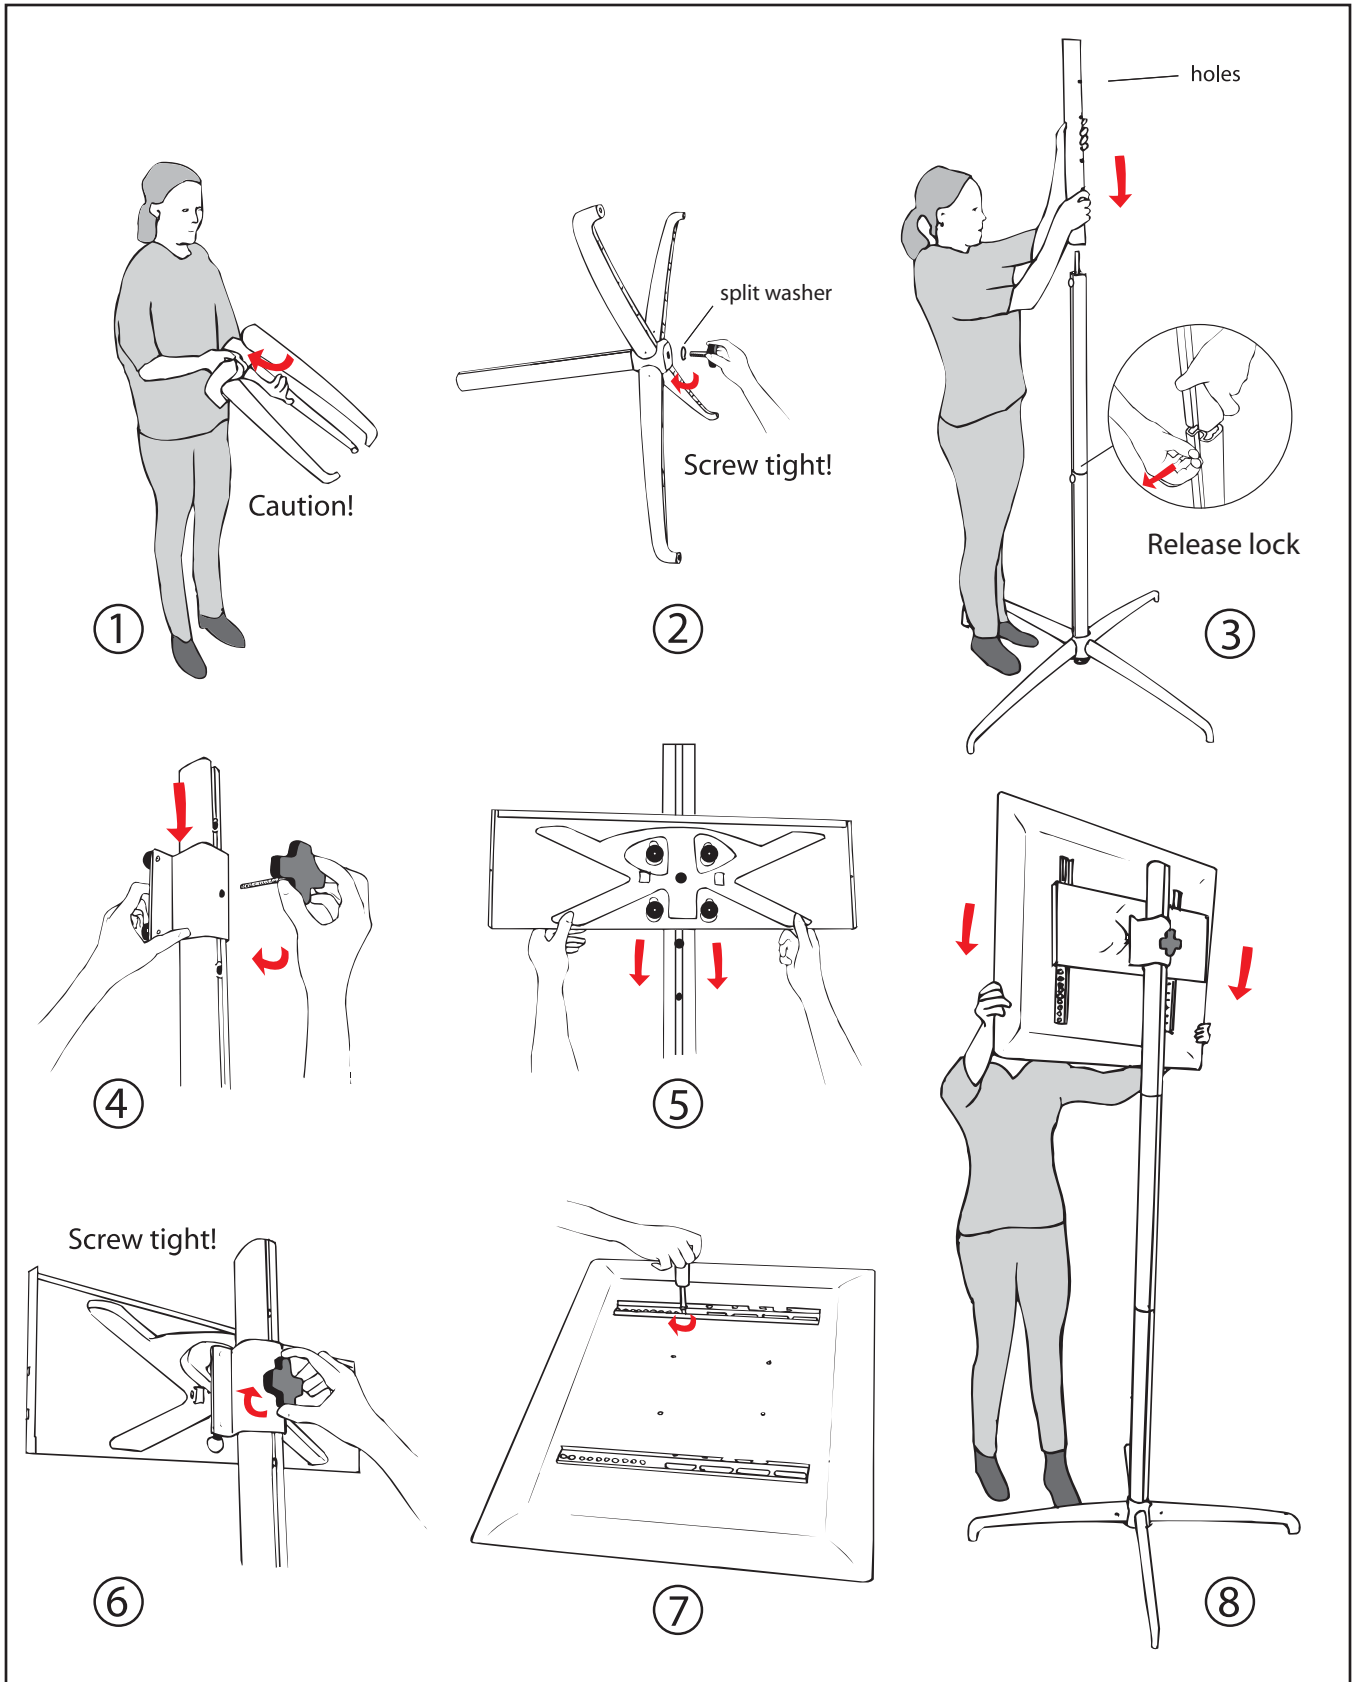

Expand MonitorStand XL Set-up Instruction

Monitor max weight/size: 92.6 lbs. (42 kg.) / Approx 60"

Expand MonitorStand XL Set-up Instruction

How to secure the monitor

M8/20 M6 /20 M6/12 M5/20 M5/12 M4/20 M4/12