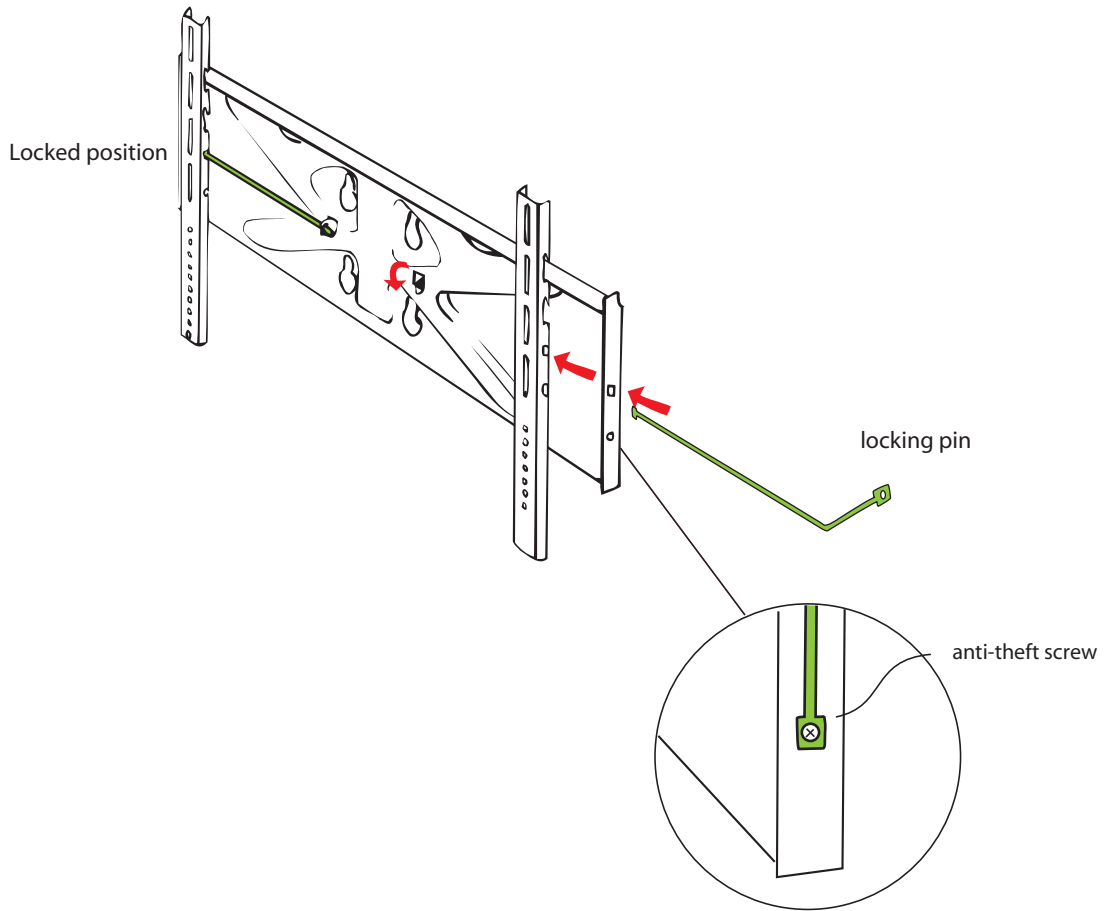

Expand MonitorStand XL Set-up Instruction

Monitor max weight/size: 92.6 lbs. (42 kg.) / Approx 60"

Expand MonitorStand XL Set-up Instruction

How to secure the monitor

M8/20 M6 /20 M6/12 M5/20 M5/12 M4/20 M4/12