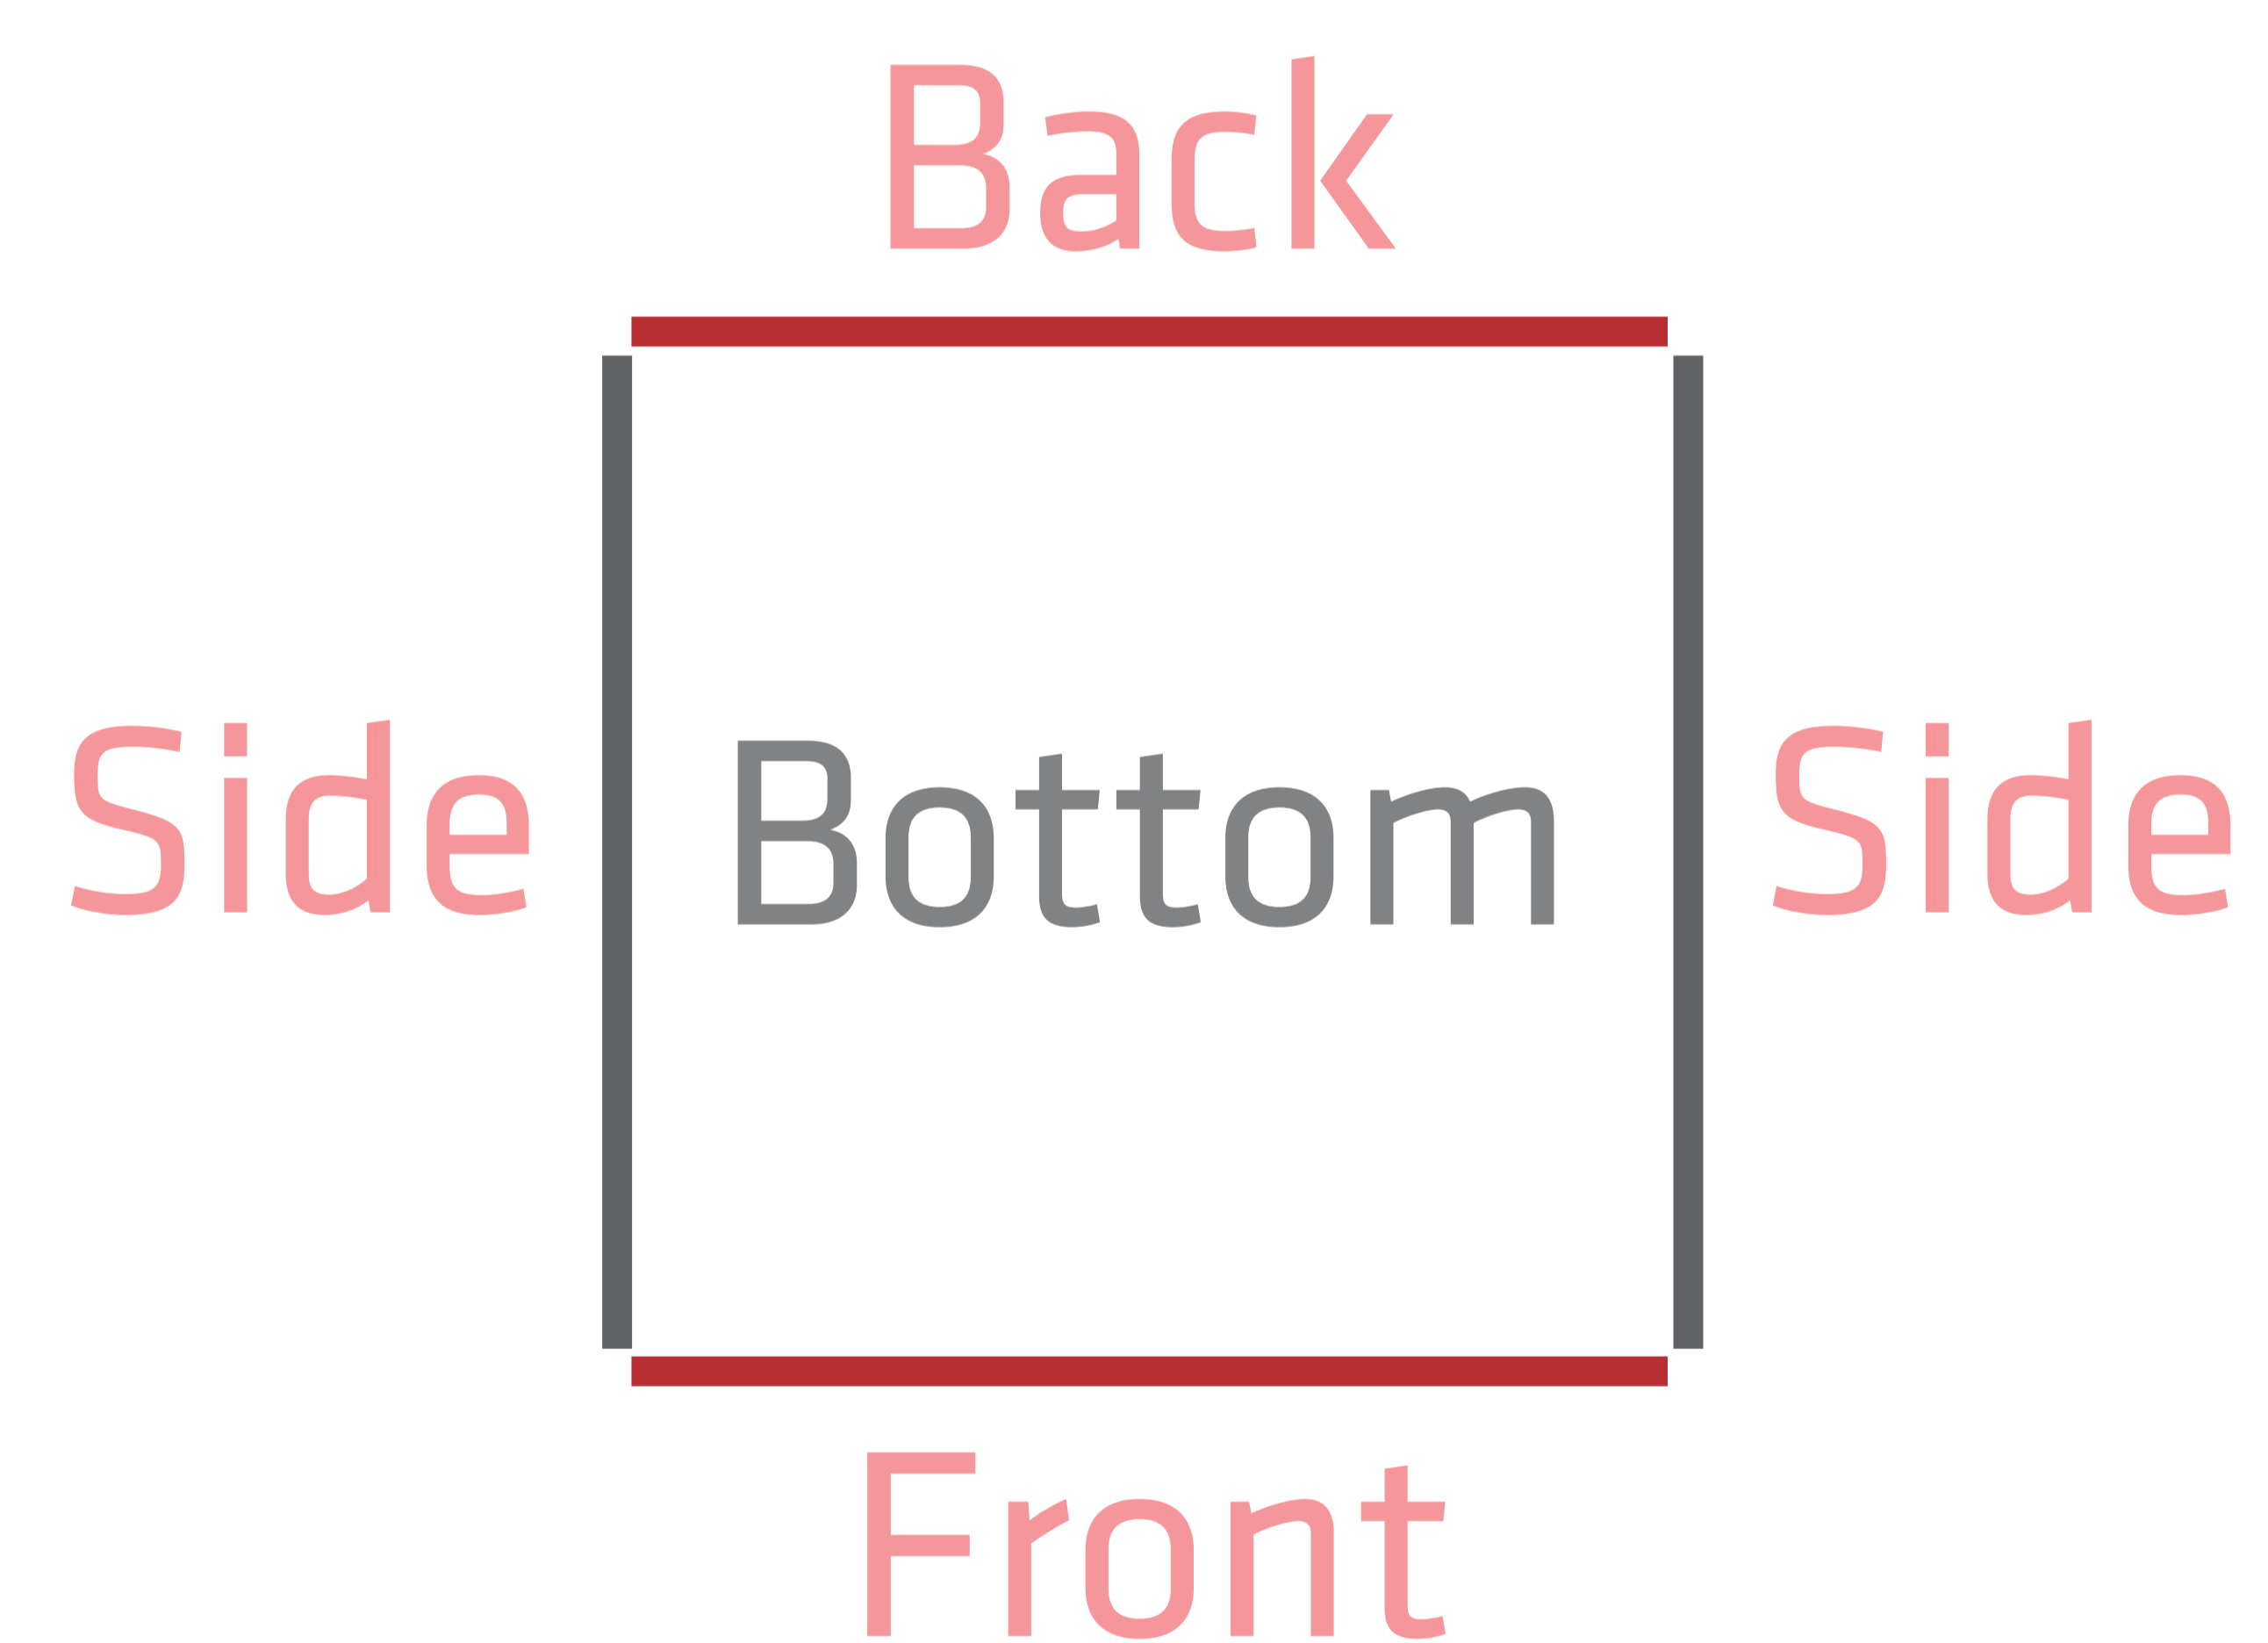

CSNRB-G-100L

1000mm w x 1000mm h x 1000mm d
(39.4"Wx39.4"Hx39.4"D)

Front/Back/Bottom/Side

Crop Size: 1000mm w x 1000mm h (39.4" w x 39.4" h)

Graphic Size with Bleed: 1100mm w x 1100mm h (43.3" w x 43.3" h)

Keep text and important images
inside red area.

- CMYK color
- Resolutions must be 72-125 ppi
- All fonts must be created to outlines
- Embed all images in final document
- Save final document as PDF for print

100% Size