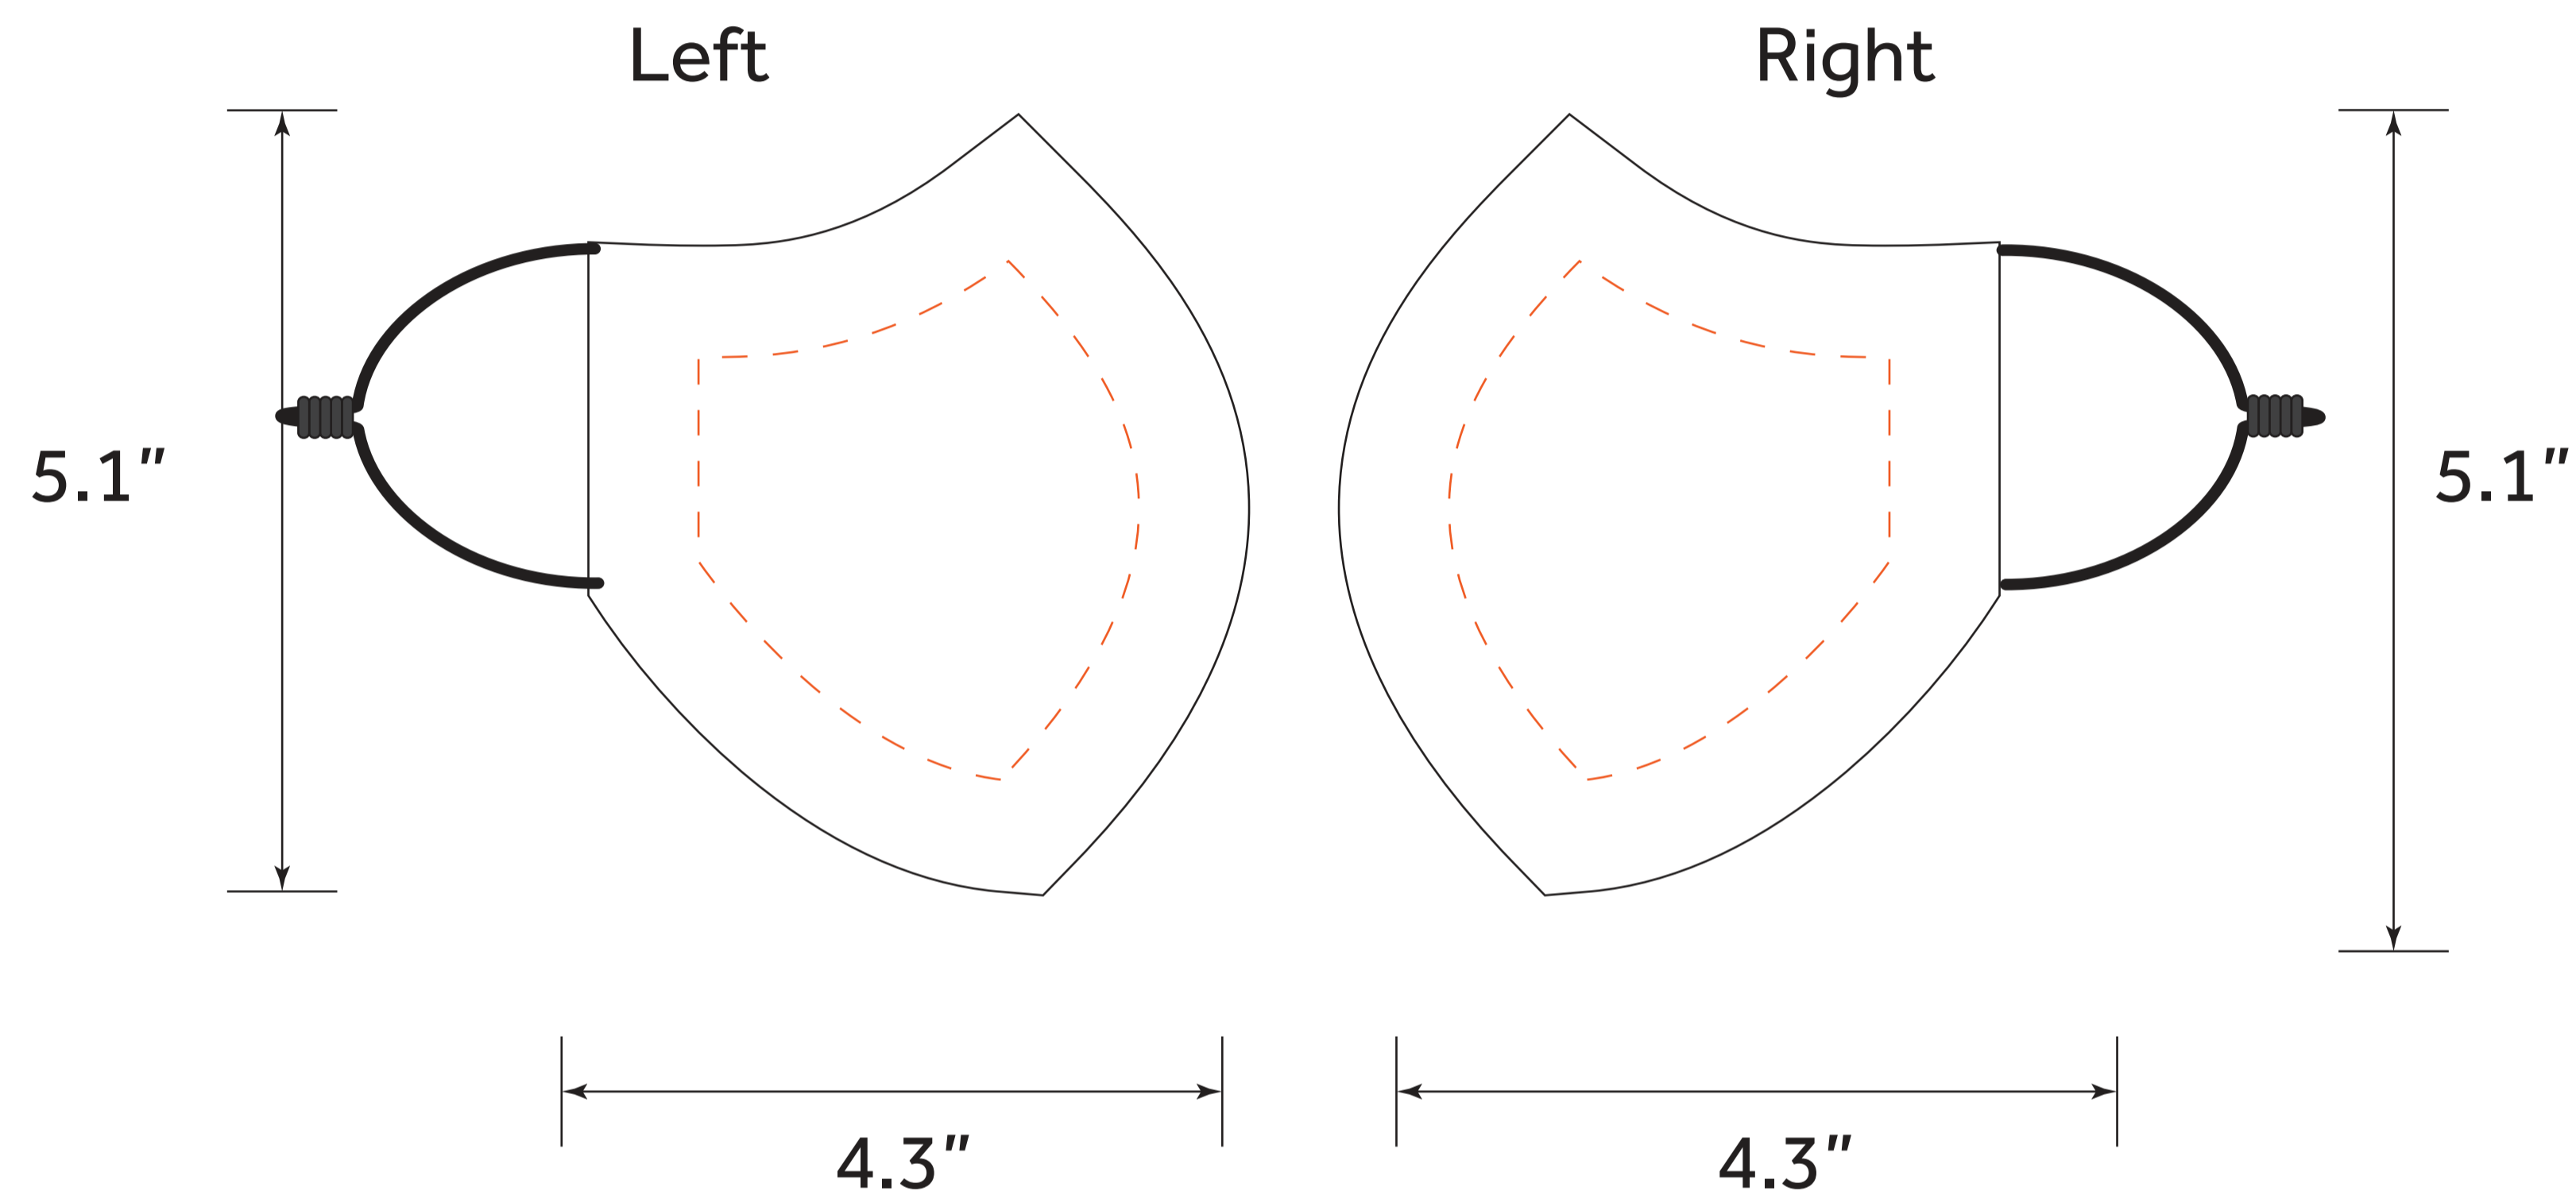

Womens 3D Style Face Mask

Graphic Template

Elastic Color:
(select one)

Gray

Black

If left unselected we will pick one based on the color of the artwork

**Exact
Size**

ART SIZE

Imprint Area:

With Bleed

4.3 " x 5.1" (each side)

ART GUIDELINES

- Image Resolution 100 dpi (at print size)
- Convert all fonts to outlines
- Outline all strokes
- Embed all placed images
- Specify PMS colors
- Please keep logos and text inside the **Visual Area**

If left unselected we will pick one based on the color of the artwork

Exact
Size

ART SIZE

Imprint Area:

With Bleed

4.3 " x 5.1" (each side)

ART GUIDELINES

- Image Resolution 100 dpi (at print size)
- Convert all fonts to outlines
- Outline all strokes
- Embed all placed images
- Specify PMS colors
- Please keep logos and text inside the **Visual Area**