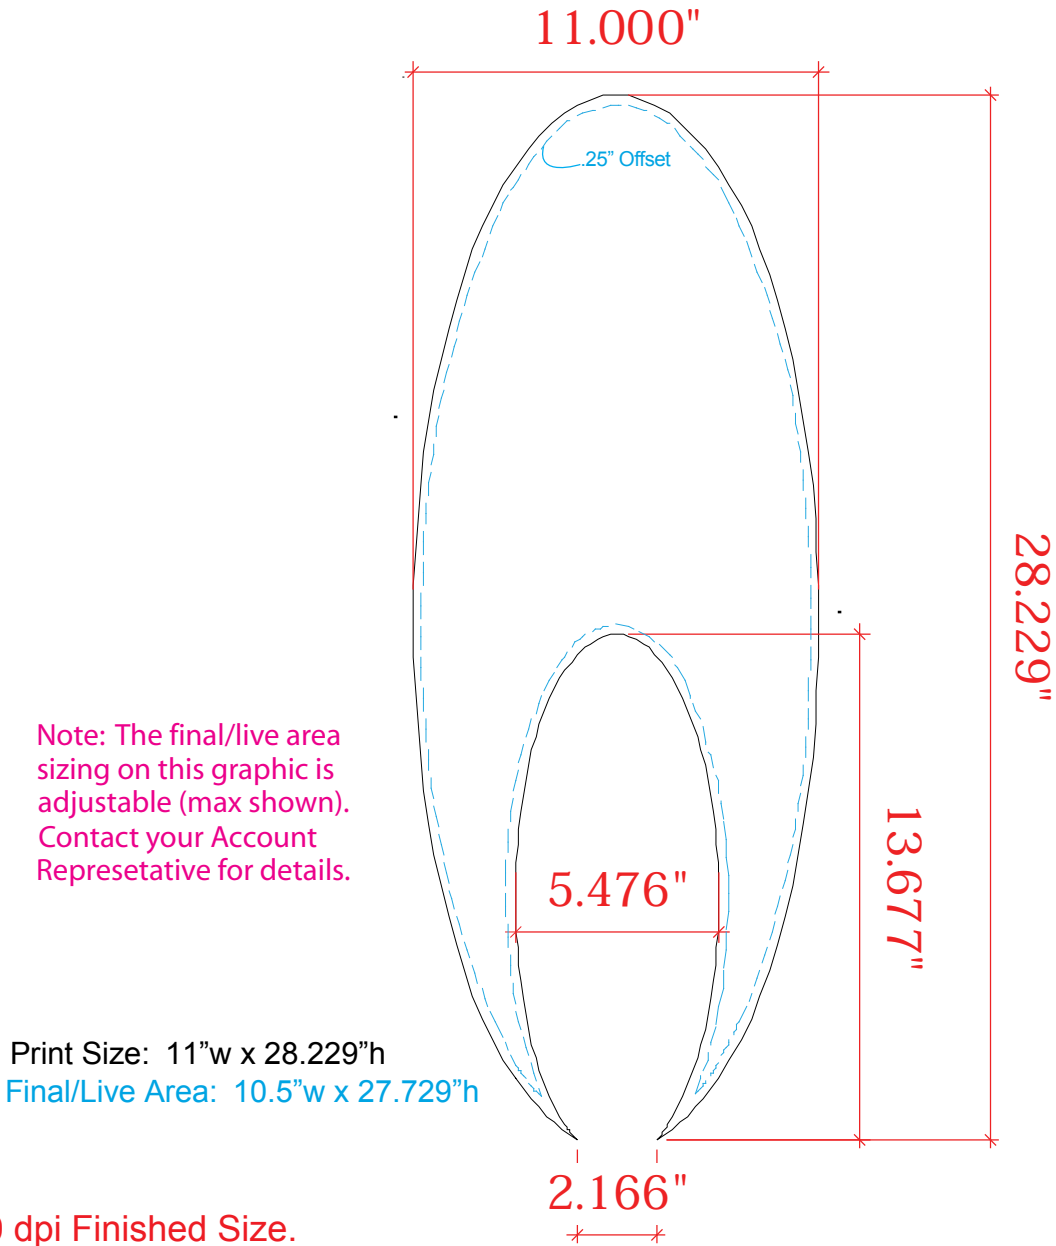

Product Name: DM-1029
Process: HD
Material: 1/8" Sintra
Effective Date: 7.12.2013

Note: The final/live area sizing on this graphic is adjustable (max shown). Contact your Account Representative for details.

Print Size: 11"w x 28.229"h  
 Final/Live Area: 10.5"w x 27.729"h

NOTE: Graphic files must be @ 150 dpi Finished Size.  
 DO NOT send Flattened Files.  
 Production can not manipulate the content, proportion or color of these files.

NOTE: These dimensions are for graphic layout purposes.