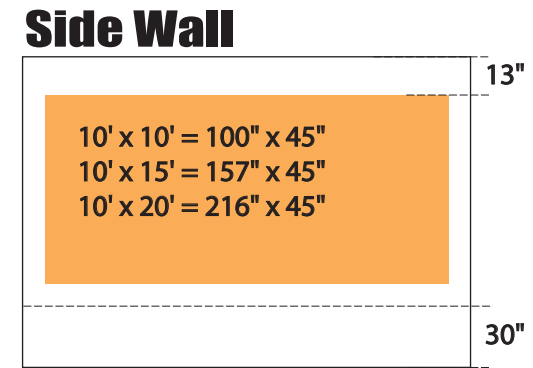

Custom Canopy Print Area Guidelines

4' Table Cover

6' Table Cover

Side Rail

8' Table Cover