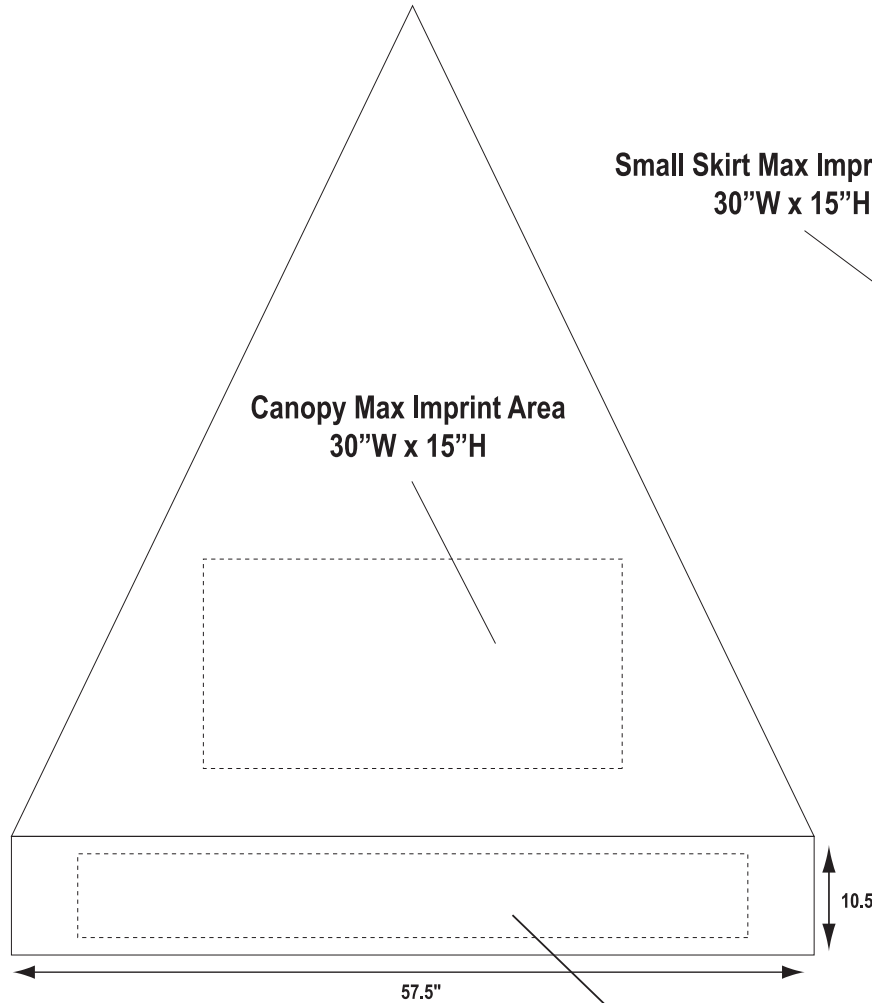

STOCK CANOPY COLORS

☐ White

DIGITAL IMPRINT

ShowStopper™ Concession Stand

STOCK IMPRINT COLORS

- ☐ Red-PMS 186
- ☐ Gold-PMS 1235
- ☐ Royal Blue-PMS 287
- ☐ White
- ☐ Black
- ☐ Cardinal Red-PMS 208
- ☐ Maroon-PMS 7428
- ☐ Orange-PMS 172
- ☐ Maize-PMS 109
- ☐ Old Gold-PMS 139
- ☐ Kelly Green-PMS 349
- ☐ Dark Green-PMS 553
- ☐ Shark Teal-PMS 321
- ☐ Columbia-PMS 2718
- ☐ Navy Blue-PMS 2767
- ☐ Purple-PMS 267
- ☐ Brown-PMS 440
- ☐ Grey-PMS Cool Grey 74
- ☐ Pink-PMS 217

* PMS colors are for reference only.
* Slight shifts from PMS color may occur due to dye lot variations.
* PMS Color matching is not guaranteed.