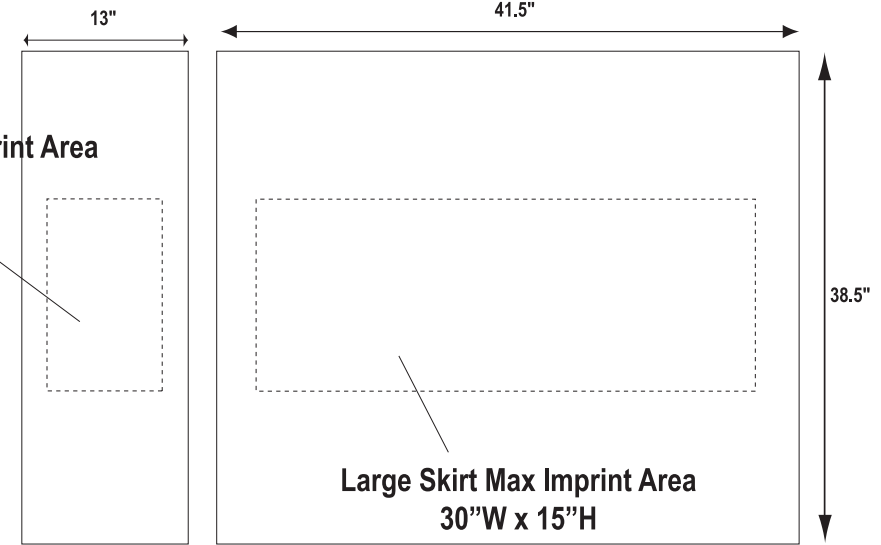

STOCK CANOPY COLORS

☐ White

DIGITAL IMPRINT

ShowStopper™ Concession Stand

STOCK IMPRINT COLORS

- ☐ Red-PMS 186
- ☐ Gold-PMS 1235
- ☐ Royal Blue-PMS 287
- ☐ White
- ☐ Black
- ☐ Cardinal Red-PMS 208
- ☐ Maroon-PMS 7428
- ☐ Orange-PMS 172
- ☐ Maize-PMS 109
- ☐ Old Gold-PMS 139
- ☐ Kelly Green-PMS 349
- ☐ Dark Green-PMS 553
- ☐ Shark Teal-PMS 321
- ☐ Columbia-PMS 2718
- ☐ Navy Blue-PMS 2767
- ☐ Purple-PMS 267
- ☐ Brown-PMS 440
- ☐ Grey-PMS Cool Grey 74
- ☐ Pink-PMS 217

* PMS colors are for reference only.
* Slight shifts from PMS color may occur due to dye lot variations.
* PMS Color matching is not guaranteed.