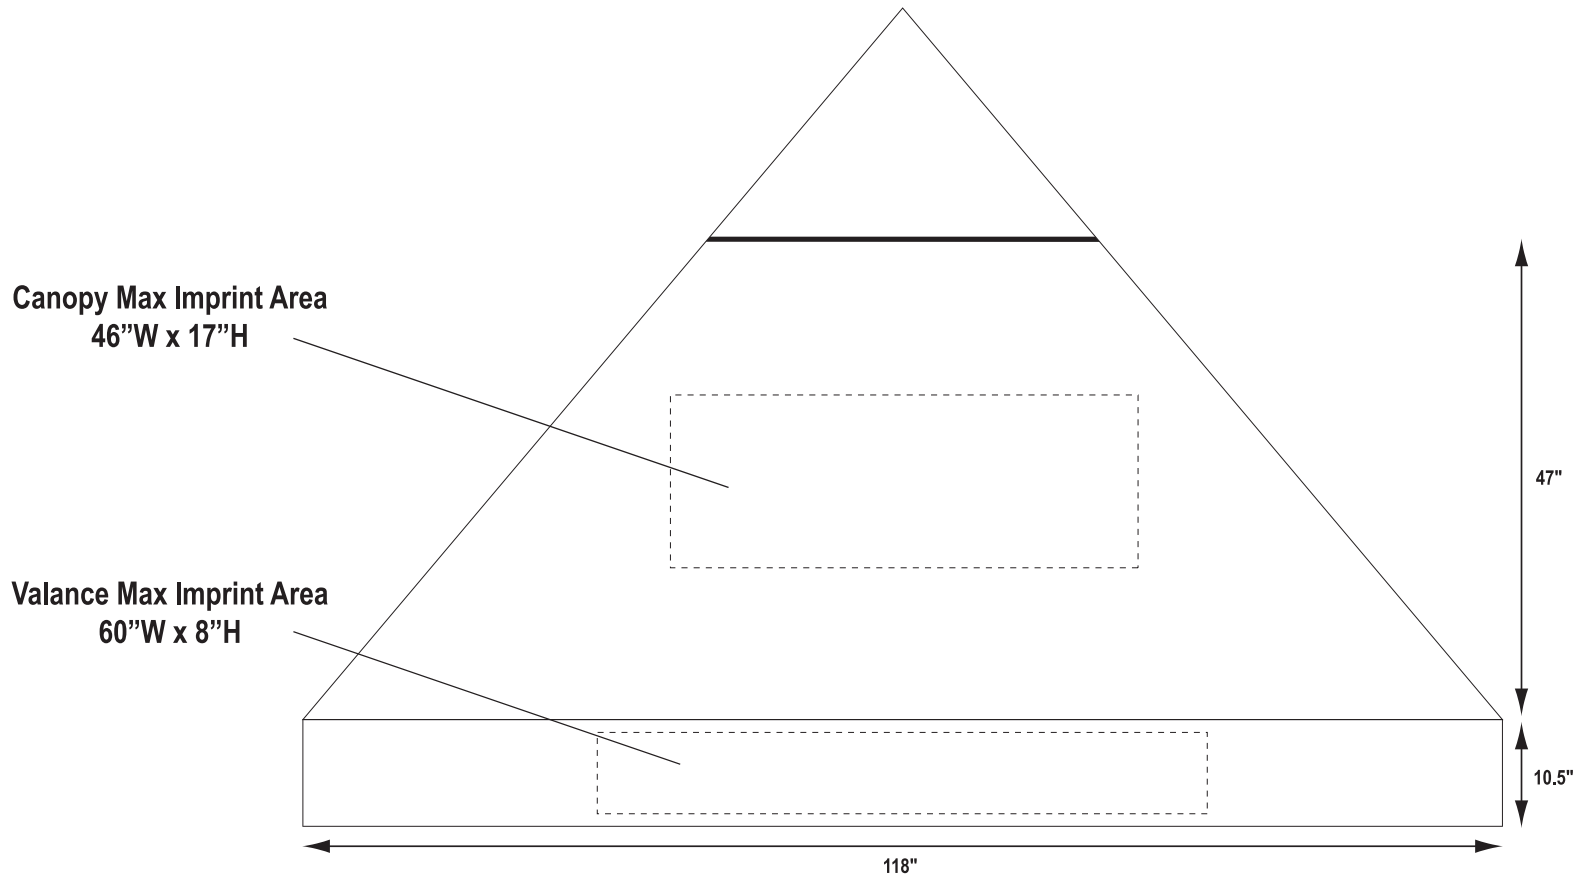

STOCK CANOPY COLORS

- White
- Black
- Yellow - PMS 129
- Red - PMS 1797
- Royal Blue - PMS 2728
- Orange - PMS 804
- Green - PMS 3425

STOCK IMPRINT COLORS

- Red-PMS 186
- Gold-PMS 1235
- Royal Blue-PMS 287
- White
- Black
- Cardinal Red-PMS 208
- Maroon-PMS 7428
- Orange-PMS 172
- Maize-PMS 109
- Old Gold-PMS 139
- Kelly Green-PMS 349
- Dark Green-PMS 553
- Shark Teal-PMS 321
- Columbia-PMS 2718
- Navy Blue-PMS 2767
- Purple-PMS 267
- Brown-PMS 440
- Grey-PMS Cool Grey 74
- Pink-PMS 217

• PMS colors are for reference only.
 • Slight shifts from PMS color may occur due to dye lot variations.
 • PMS Color matching is not guaranteed.

DIGITAL IMPRINT

ShowStopper™ 10' Event Tent

*Choose from our imprint colors or send your file as print ready. All files will be printed as CMYK. RGB colors will be converted to CMYK.