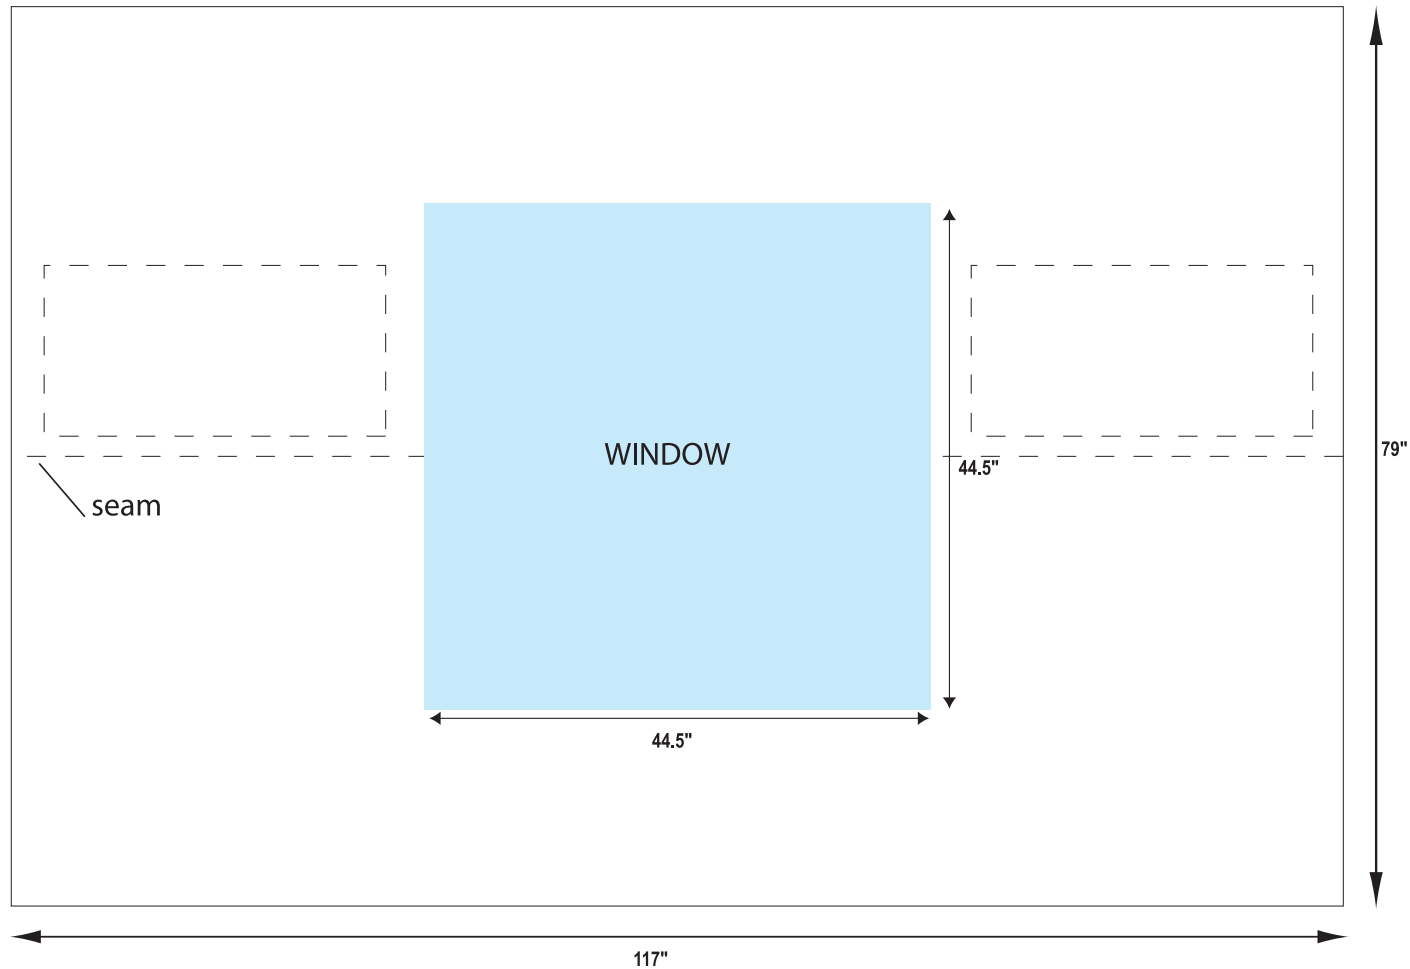

STOCK COLORS

White

DIGITAL IMPRINT

Window Tent Wall - Imprinted

Imprint Size
30"W x 15"H

Two Imprints per Wall

STOCK IMPRINT COLORS

- Red-PMS 186
- Gold-PMS 1235
- Royal Blue-PMS 287
- White
- Black
- Cardinal Red-PMS 208
- Maroon-PMS 7428
- Orange-PMS 172
- Maize-PMS 109
- Old Gold-PMS 139
- Kelly Green-PMS 349
- Dark Green-PMS 553
- Shark Teal-PMS 321
- Columbia-PMS 2718
- Navy Blue-PMS 2767
- Purple-PMS 267
- Brown-PMS 440
- Grey-PMS Cool Grey 74
- Pink-PMS 217