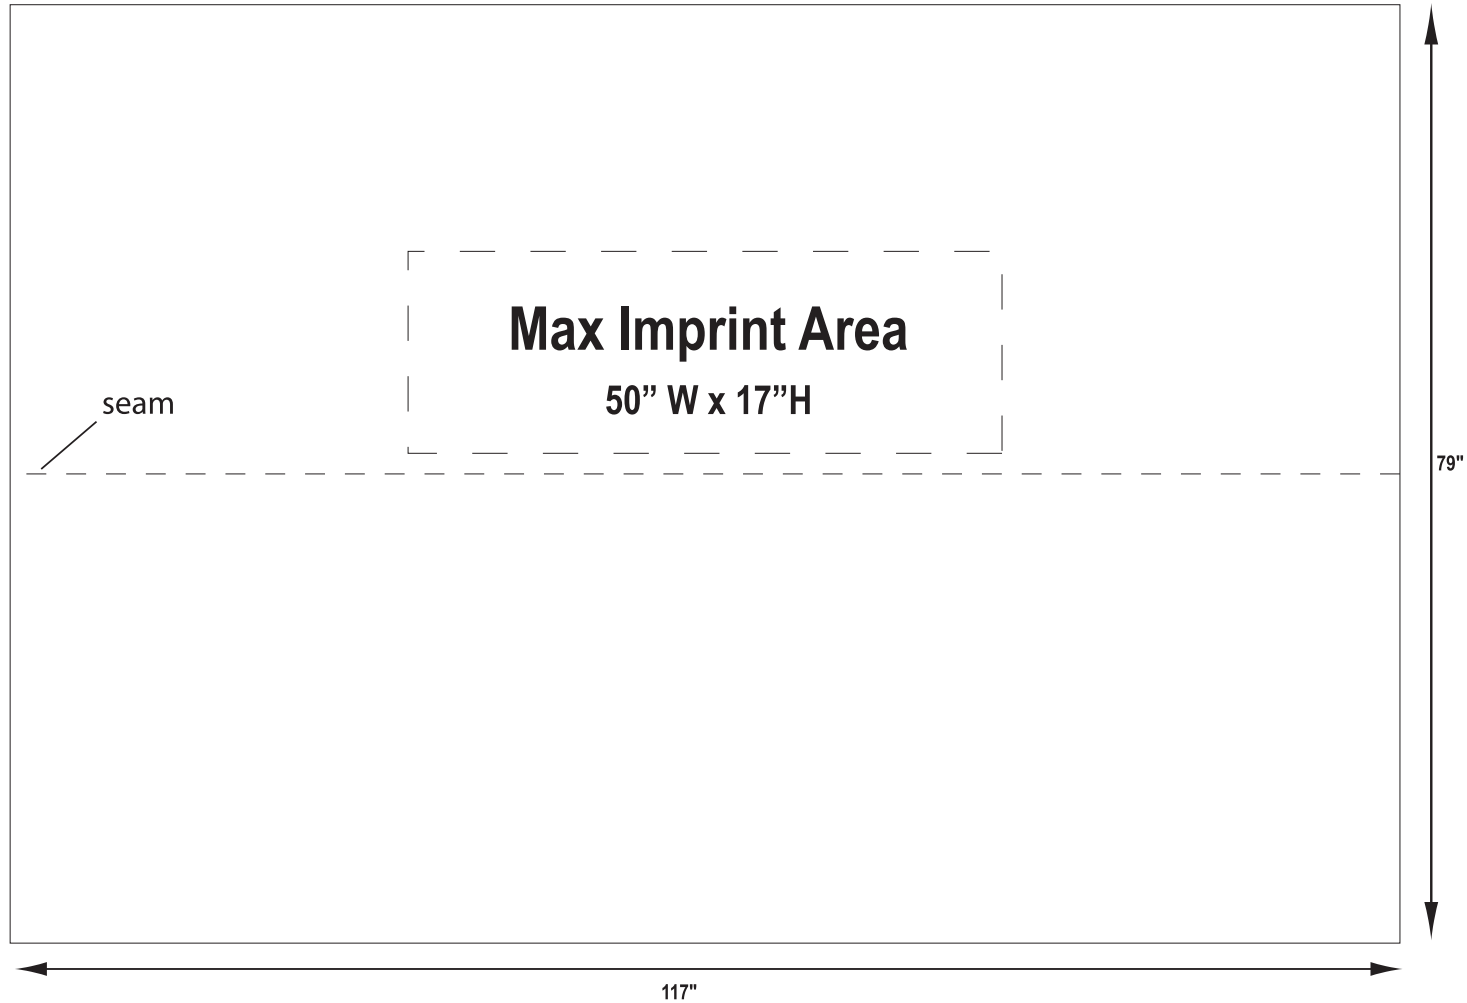

**STOCK
COLORS**

White

DIGITAL IMPRINT

Full Tent Wall - Imprinted

*Choose from our imprint colors or send your file as print ready. All files will be printed as CMYK. RGB colors will be converted to CMYK.

**STOCK
IMPRINT COLORS**

- Red-PMS 186
- Gold-PMS 1235
- Royal Blue-PMS 287
- White
- Black
- Cardinal Red-PMS 208
- Maroon-PMS 7428
- Orange-PMS 172
- Maize-PMS 109
- Old Gold-PMS 139
- Kelly Green-PMS 349
- Dark Green-PMS 553
- Shark Teal-PMS 321
- Columbia-PMS 2718
- Navy Blue-PMS 2767
- Purple-PMS 267
- Brown-PMS 440
- Grey-PMS Cool Grey 74
- Pink-PMS 217

ACCEPTABLE FILE FORMATS:

VECTOR ART ONLY

Vector lines

Vector image

- * Adobe Illustrator (.ai, .pdf, .eps)
- * All Fonts Outlined
- * All words at minimum 1/4" tall
- * All lines at minimum 1/8" thick

• PMS colors are for reference only.
 • Slight shifts from PMS color may occur due to dye lot variations.
 • PMS Color matching is not guaranteed.