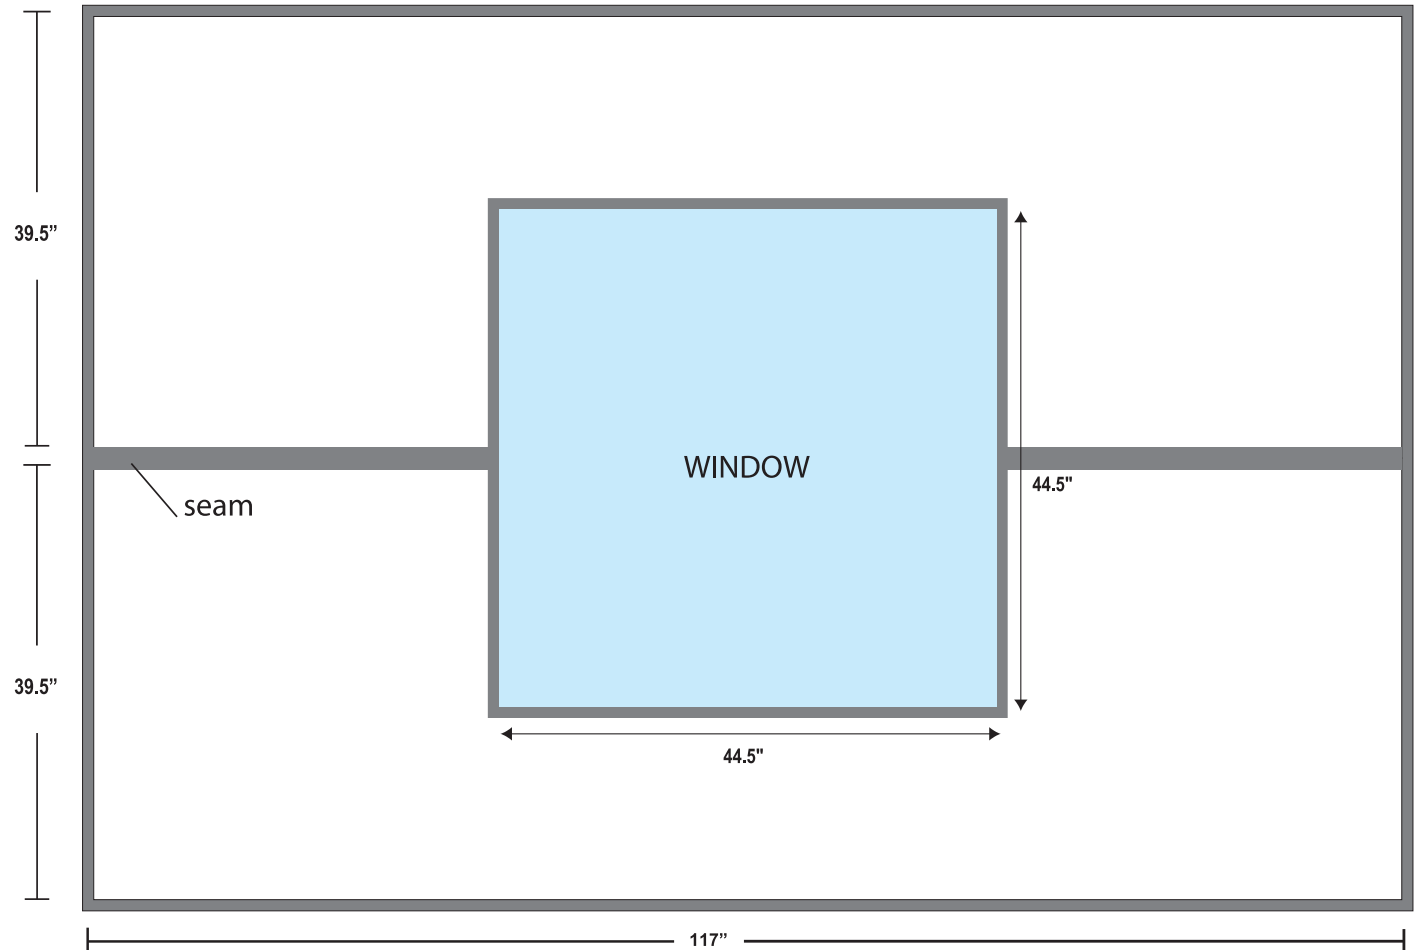

Two Seperate Files

Total Graphic Size:

119"W x 41.5"H

Total Visual Area:

117"W x 39.5"H

*Keep all images, text, and logos 1" away from each side of the seam

*Allow a 1" bleed on all edges for sewing

*PMS color matching is not guaranteed

*Dye Sub products are printed CMYK (4 color) process from your files

*All images must be embedded and all fonts must be outlined

ACCEPTABLE FILE FORMATS:

Vector lines

Vector image

- Adobe Illustrator (.ai, .pdf, .eps)
- All Fonts Outlined/Images embedded

Raster image

- *100 DPI AT 100%
- *Adobe Photoshop - .psd, .tif, or .jpg