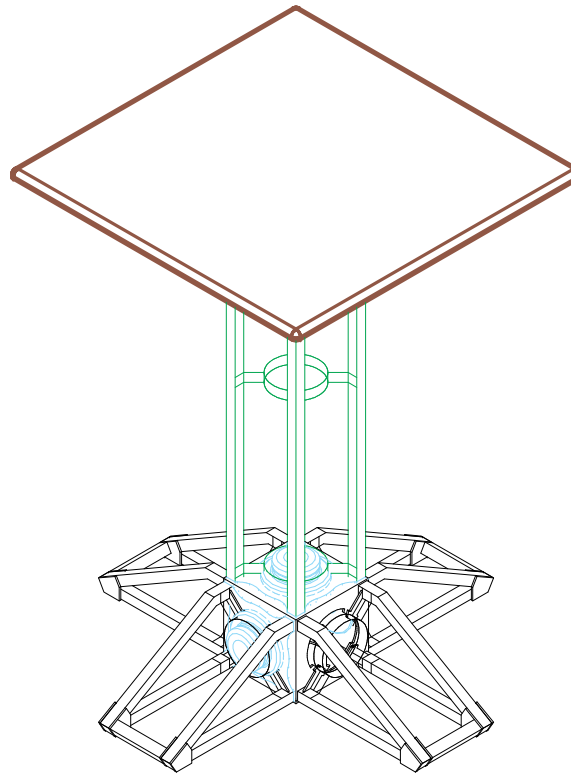

Note: Shelf finishes may vary. Kits will come with choice of lights except for Lumina 2.

3D Rendering:

OR-P05, Podium Kit

Dimensions:

OR-P05, Podium Kit

Color Coded Parts:

OR-P05, Podium Kit

Case Count:

OR-P05, Podium Kit

ORBITAL FREIGHT CASE
48" x 36" x 10.5"
(OCFM)

0

ORBITAL FREIGHT CASE
48" x 36" x 18"
(OCF)

0

ORBITAL FREIGHT CASE
48" x 48" x 18"
(OCF2)

0

ORBITAL FREIGHT CASE
48" x 44" x 34"
(OCT)