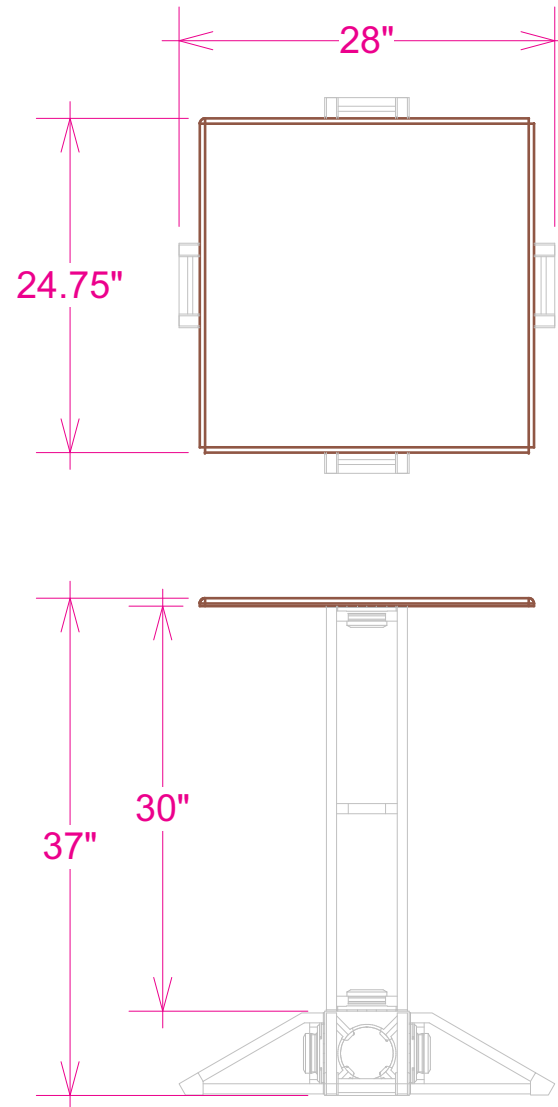

Dimensions:

OR-P05, Podium Kit