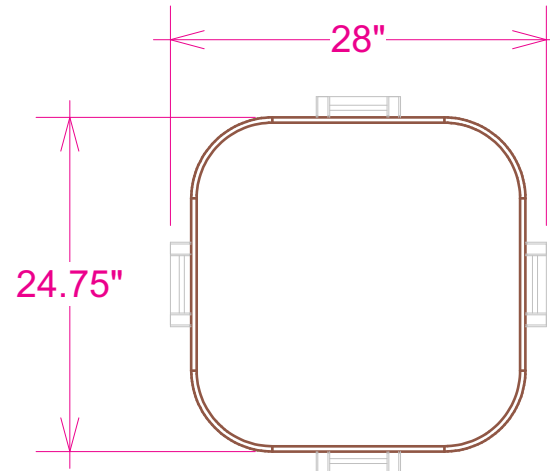

Note: Shelf finishes may vary. Kits will come with choice of lights except for Lumina 2.

3D Rendering:

OR-P04, Podium Kit

Dimensions:

OR-P04, Podium Kit

Color Coded Parts:

OR-P04, Podium Kit

Case Count:

OR-P04, Podium Kit

ORBITAL FREIGHT CASE
48" x 36" x 10.5"
(OCFM)

0

ORBITAL FREIGHT CASE
48" x 36" x 18"
(OCF)

0

ORBITAL FREIGHT CASE
48" x 48" x 18"
(OCF2)

0

ORBITAL FREIGHT CASE
48" x 44" x 34"
(OCT)

0

ORBITAL FREIGHT CASE
36" x 24" x 10"
(OCHM)

0

ORBITAL FREIGHT CASE
48" x 24" x 10"
(OCH)

0

FREIGHT CASE
48" x 24" x 12"
(OCH-2)

0

Notes:
May be shipped in Cardboard Box, or in
one OCH.