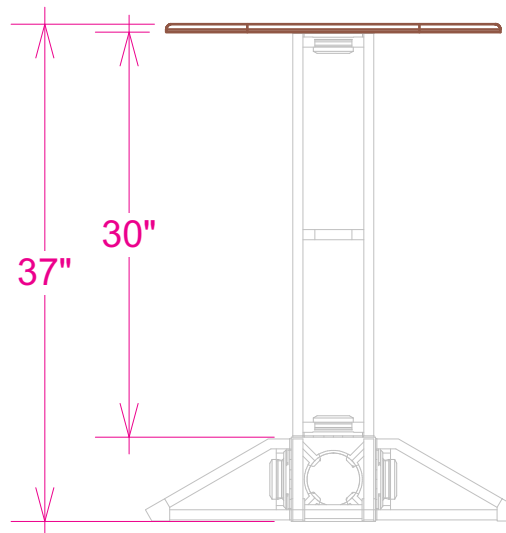

Note: Shelf finishes may vary. Kits will come with choice of lights except for Lumina 2.

3D Rendering:

OR-P04, Podium Kit

Dimensions:

OR-P04, Podium Kit

Color Coded Parts:

OR-P04, Podium Kit

Case Count:

OR-P04, Podium Kit

ORBITAL FREIGHT CASE
48" x 36" x 10.5"
(OCFM)

0

ORBITAL FREIGHT CASE
48" x 36" x 18"
(OCF)

0

ORBITAL FREIGHT CASE
48" x 48" x 18"
(OCF2)

0

ORBITAL FREIGHT CASE
48" x 44" x 34"
(OCT)

0

ORBITAL FREIGHT CASE
36" x 24" x 10"
(OCHM)

0

ORBITAL FREIGHT CASE
48" x 24" x 10"
(OCH)

0

FREIGHT CASE
48" x 24" x 12"
(OCH-2)

0

Notes:
May be shipped in Cardboard Box, or in
one OCH.