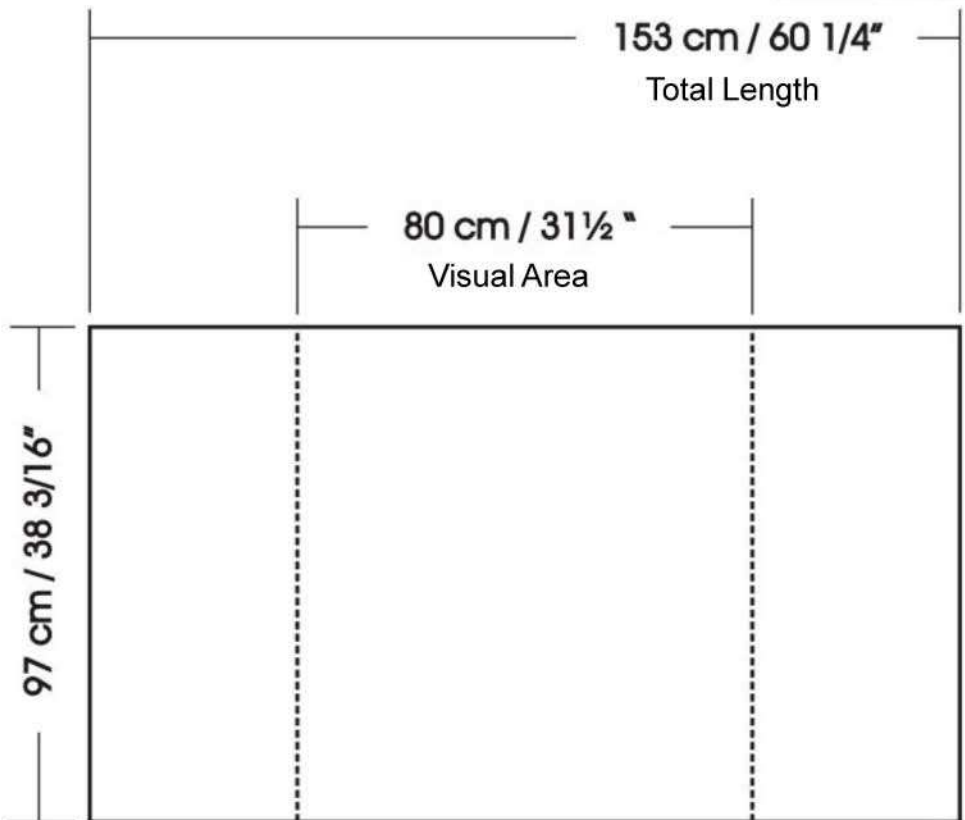

# SOLO STANDARD 100

Full Wrap

Graphics Dimensions

**SOLO**