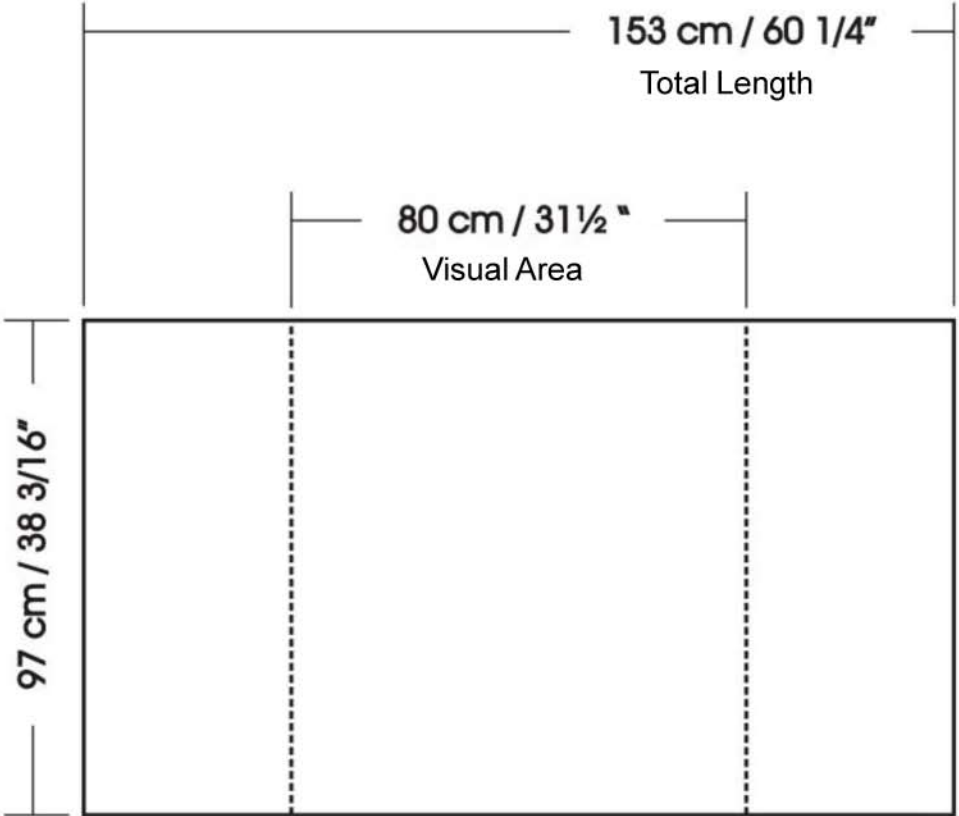

SOLO STANDARD 100

Full Wrap

Graphics Dimensions

SOLO