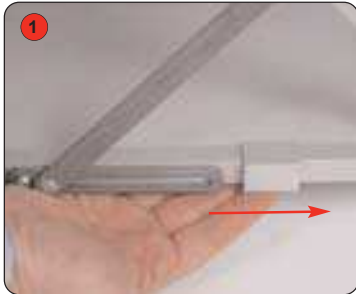

Assembly Instructions

Important: Ensure fingers are kept clear of folding mechanism when opening and closing the unit

1 Slide locking tab away from pivot arm at base of unit. Repeat for 2nd locking tab.