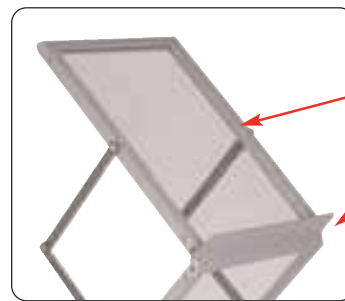

Zed-Up Lite

Zed-up Lite is a popular literature stand, that is stylish and highly portable. Ideal for exhibitions and displays.

Features & benefits

- High tech styling
- Double-sided acrylic shelves
- Heavy duty lockable carry case included
- Collapsible
- Available in anodised silver

hardware specifications

Assembled dimensions (mm): 57.5" (h) x 10" (w) x 14.5" (d)

Closed dimensions (mm): 4.33" (h) x 10" (w) x 15.75" (d)

Overall tray dimensions (mm): 12.5" (h) x 10" (w)

Acrylic tray section
dimensions (mm): 12" (h) x 8.66" (w)