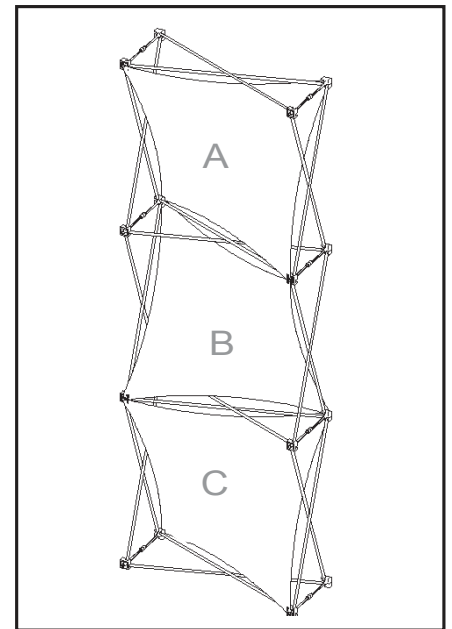

30"

30"

1x1 Double Twist
will look like this

Final Size: 30 x 30
Bleed Size: 31.5 x 31.5
3" Focus Area

XSNAP 1X3A

SEE LAYERS FOR SKINS A - E
CONSULT XP SETUP GUIDE