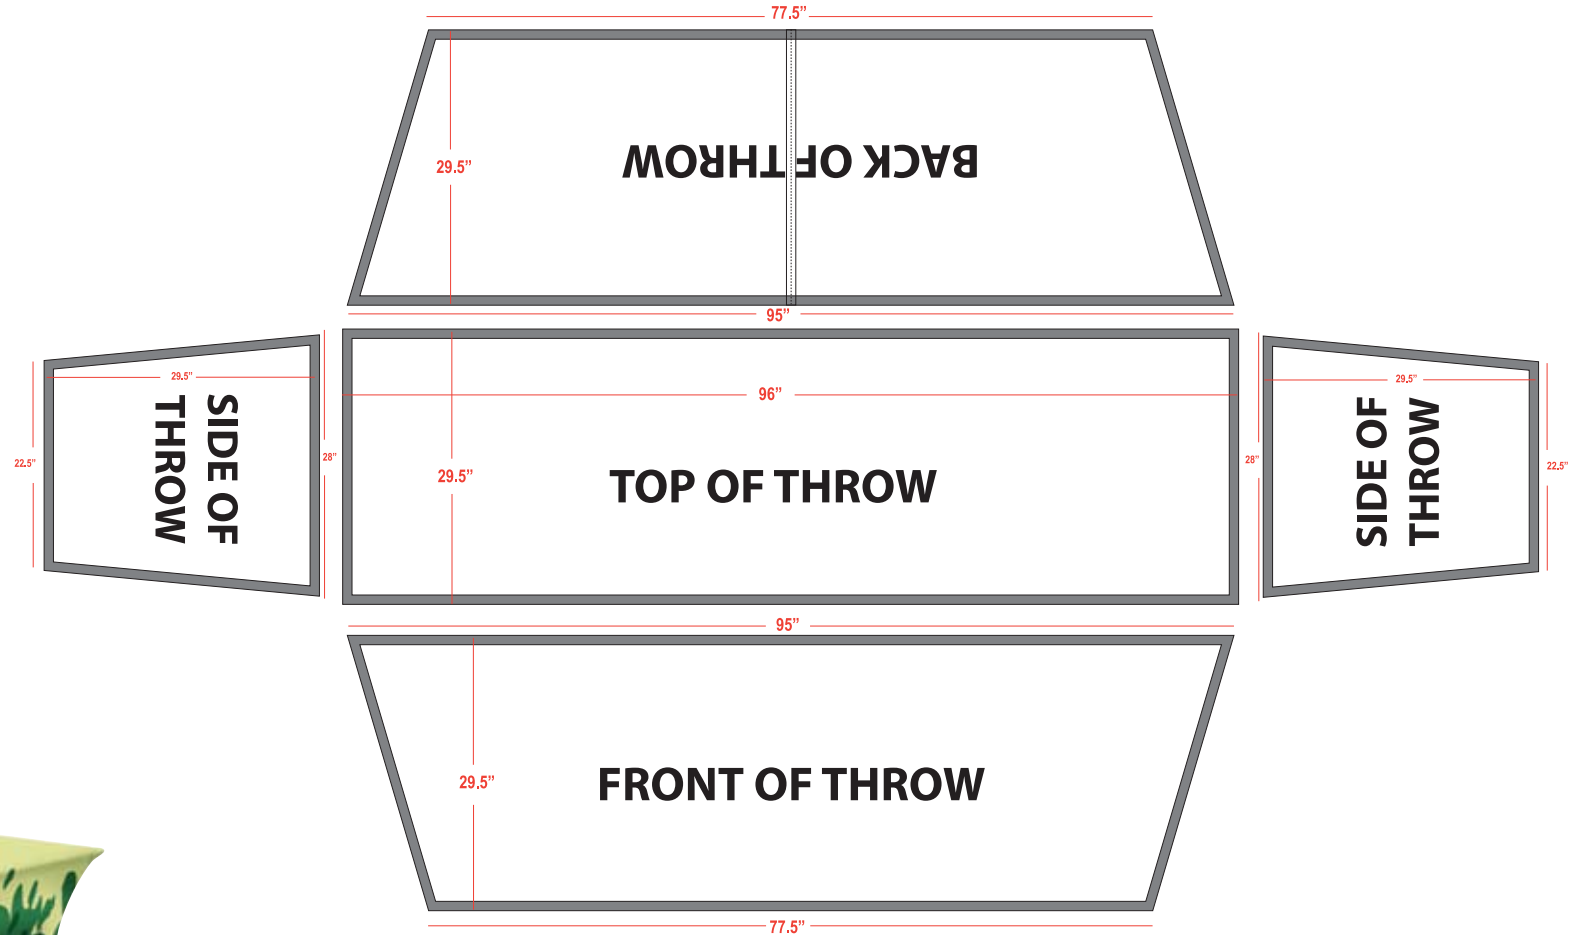

# 8' Dye Sub Ultra Fit Throw (Full Bleed)

\*Allow 1/2" on each side of the zipper for sewing

\*Keep all text and images 1" away from all sides

\*PMS color matching is not guaranteed.

\*Dye Sub products are printed CMYK (4 color) process from your file.

\*All images must be embedded and all fonts must be outlined