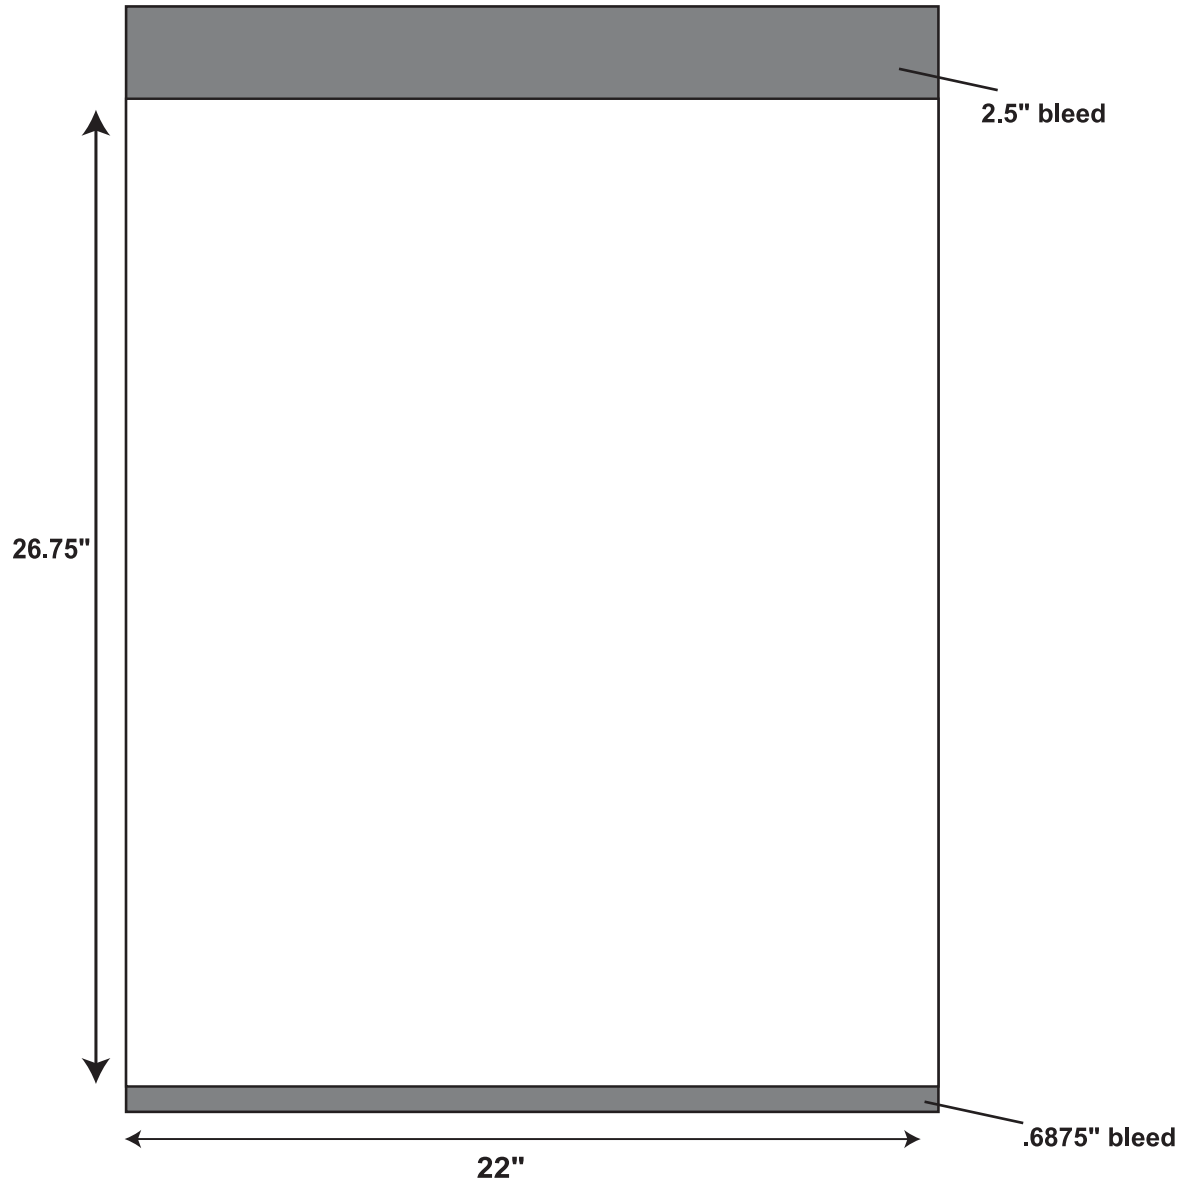

# Sidewalk Messenger Display

## Total Graphic Size

22"W x 29.9375"H

## Total Visual Area

22"W x 26.75"H

\*Please keep all text and/or logos 1" from all sides.

\*UV ink based products are printed CMYK (4 color) process from your file. PMS color matching is not guaranteed.