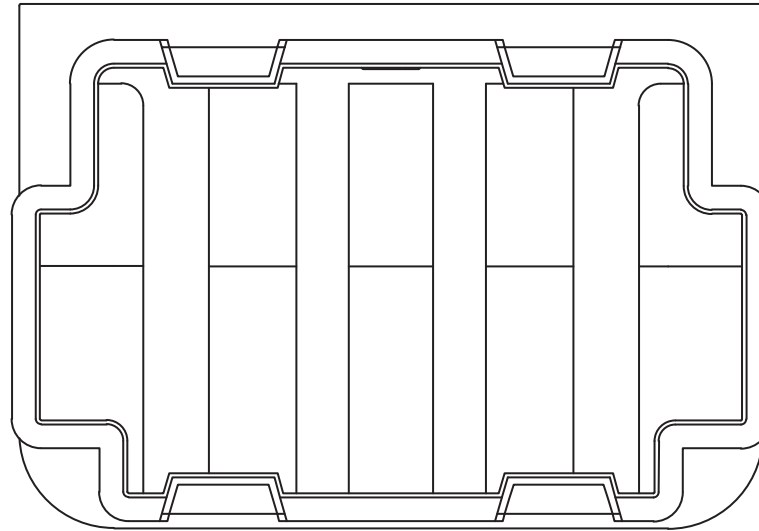

Top of case

Top View

20"

24"

18"

Top of case

Height in closed case 39"

Angle View

Front View

TADD Roto Molded Case Dimensions

Weight 38lbs