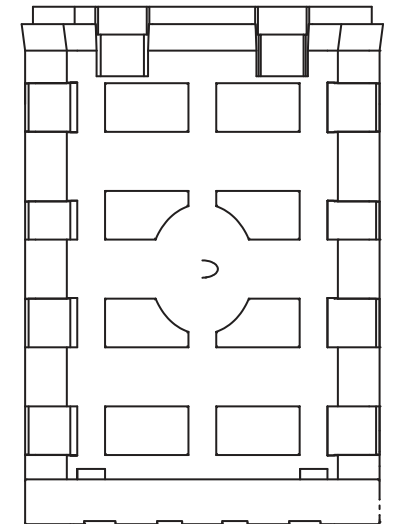

Top of case

Top View

20"

24"

18"

Top of case

Height in closed case 39"

Angle View

Front View

TADD Roto Molded Case Dimensions

Weight 38lbs