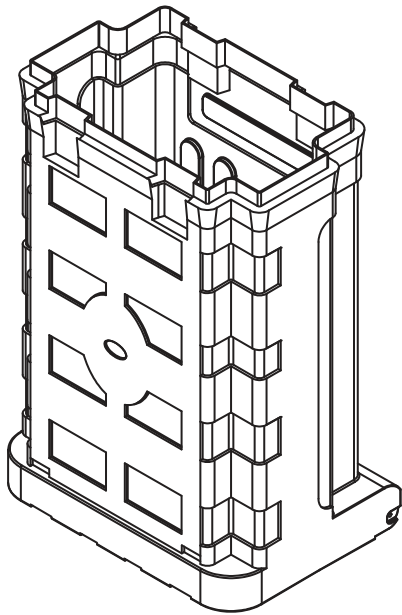

Top of case

Top View

20"

24"

18"

Top of case

Height in closed case 39"

Angle View

Front View

TADD Roto Molded Case Dimensions

Weight 38lbs