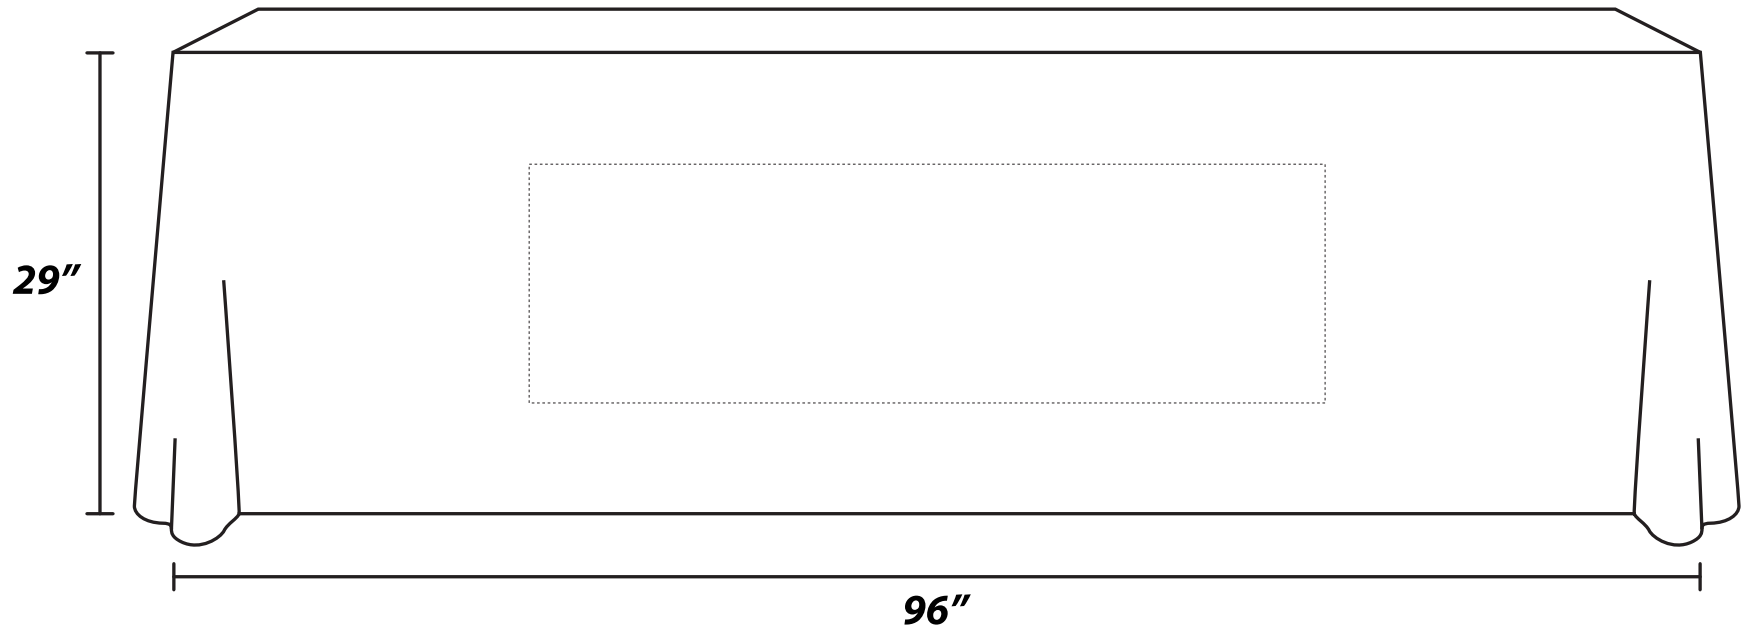

**STOCK  
FABRIC COLORS**

- Red-PMS 201
- Royal Blue-PMS 661
- Black

**STOCK  
IMPRINT COLOR**

- White

**Quick Ship**

**8' Standard Table Throw**

**Max Imprint Area**

50"W x 15"H