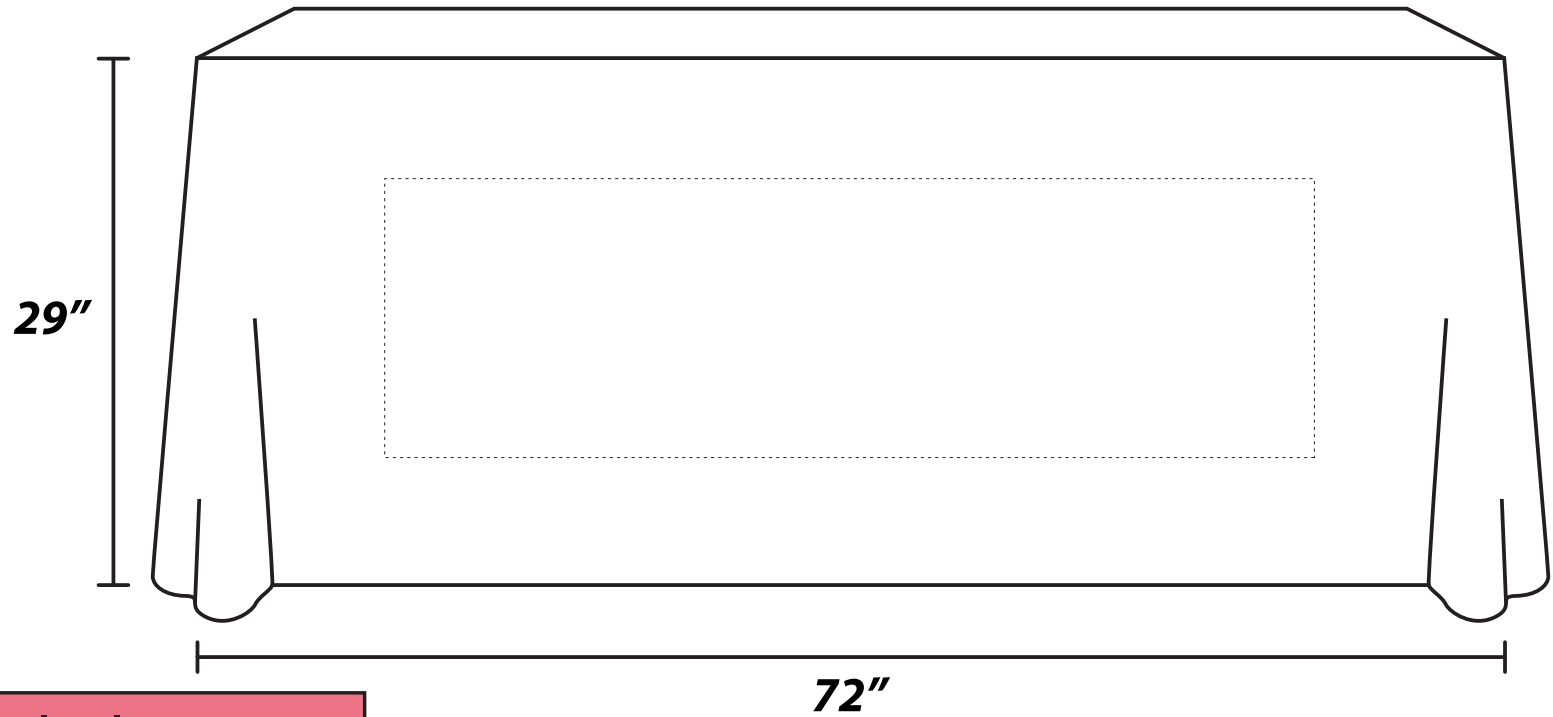

**STOCK
FABRIC COLORS**

- Red-PMS 201
- Royal Blue-PMS 661
- Black

**STOCK
IMPRINT COLOR**

- White

Quick Ship

6' Standard Table Throw

Max Imprint Area

50" W x 15"H