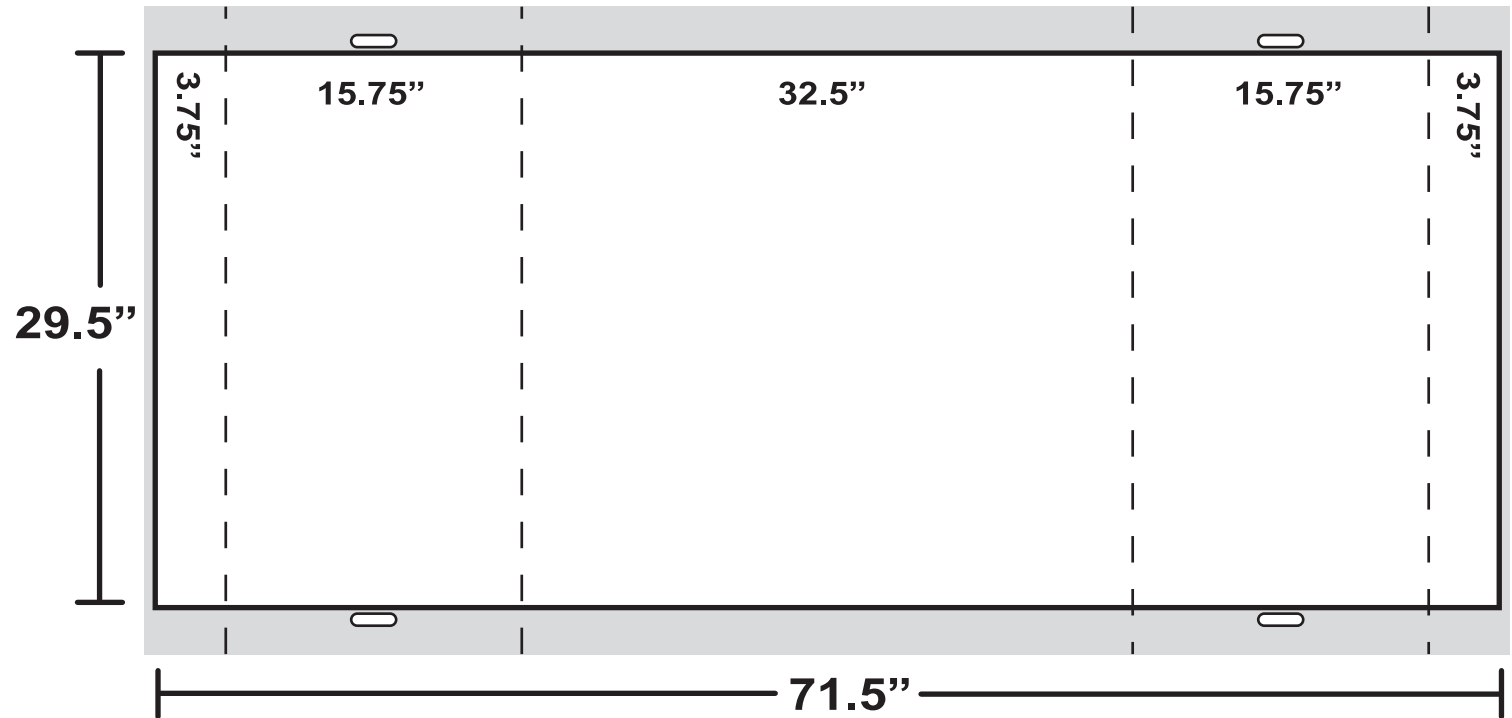

Total Graphic Size:

72.625"W x 34.5"H

Total Visual Area:

71.5"W x 29.5"H

*Please keep all text and/or logos 1" from all sides.

*Digital products are printed CMYK (4 color) process from your file. If saved as RGB, art will be converted to CMYK.

*All images must be embedded and all fonts must be outlined

ACCEPTABLE FILE FORMATS:

Vector lines

Vector image

- * Adobe Illustrator (.ai, .pdf, .eps)
- * All Fonts Outlined/Images Embedded

Raster image

- *100 DPI AT 100%
- *Adobe Photoshop - .psd
.tif, or .jpg