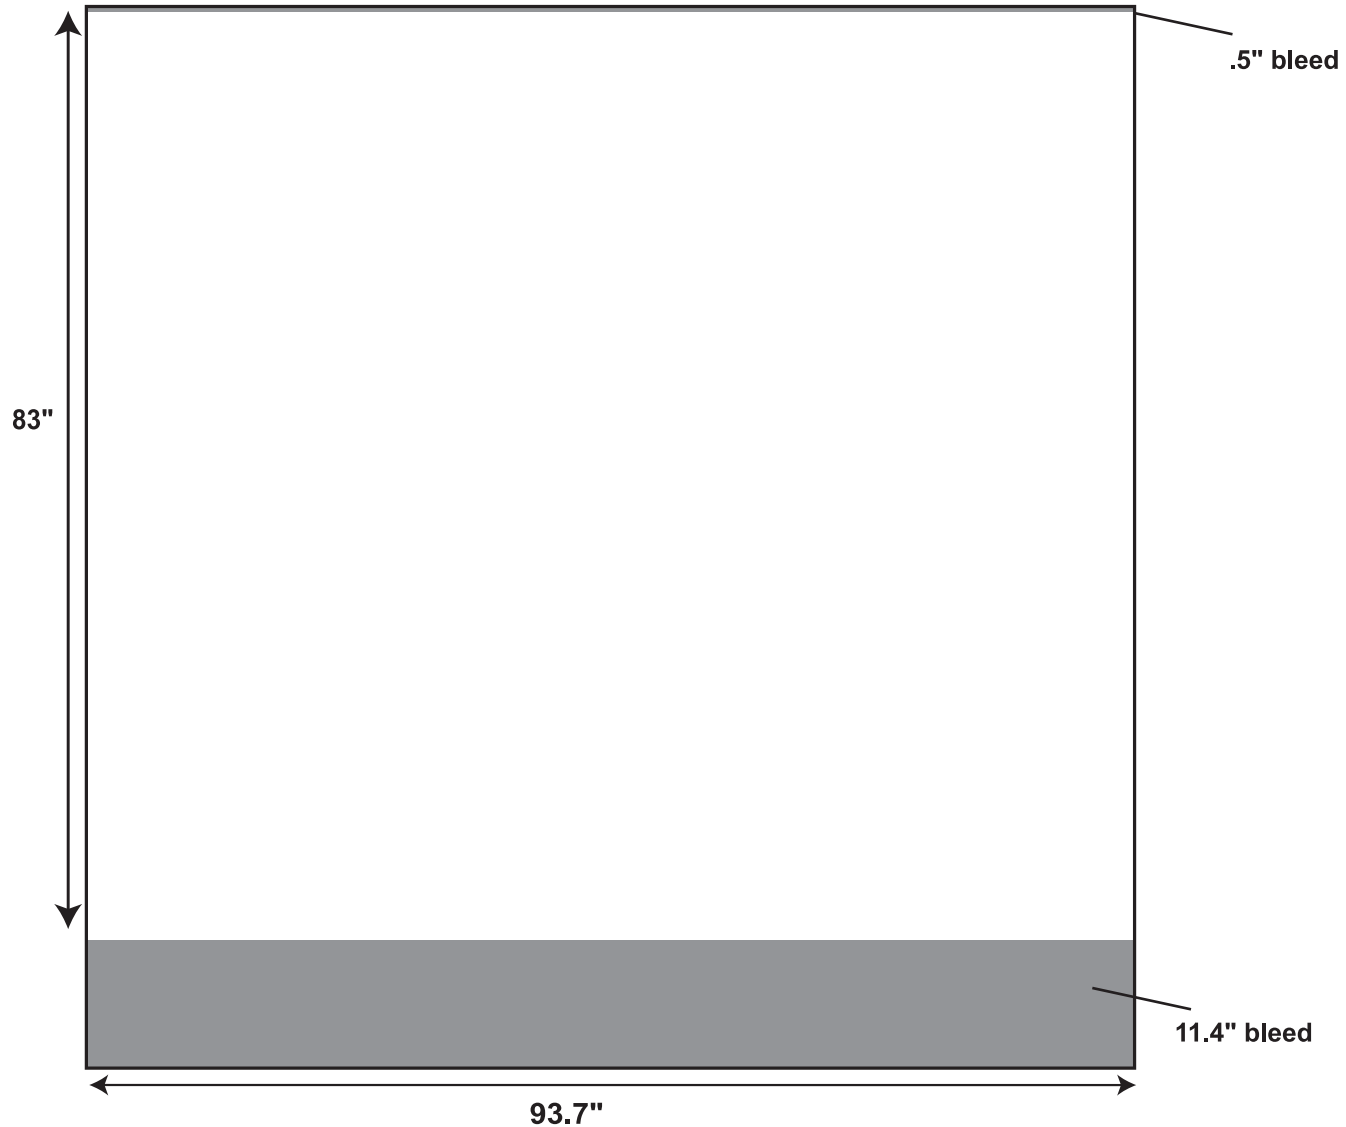

## Total Graphic Size

93.7"W x 94.9"H

## Total Visual Area

93.7"W x 83"H

\*Please keep all text and/or logos 1" from all sides.

\*UV ink based products are printed CMYK (4 color) process from your file. PMS color matching is not guaranteed.

\*All images must be embedded and all fonts must be outlined