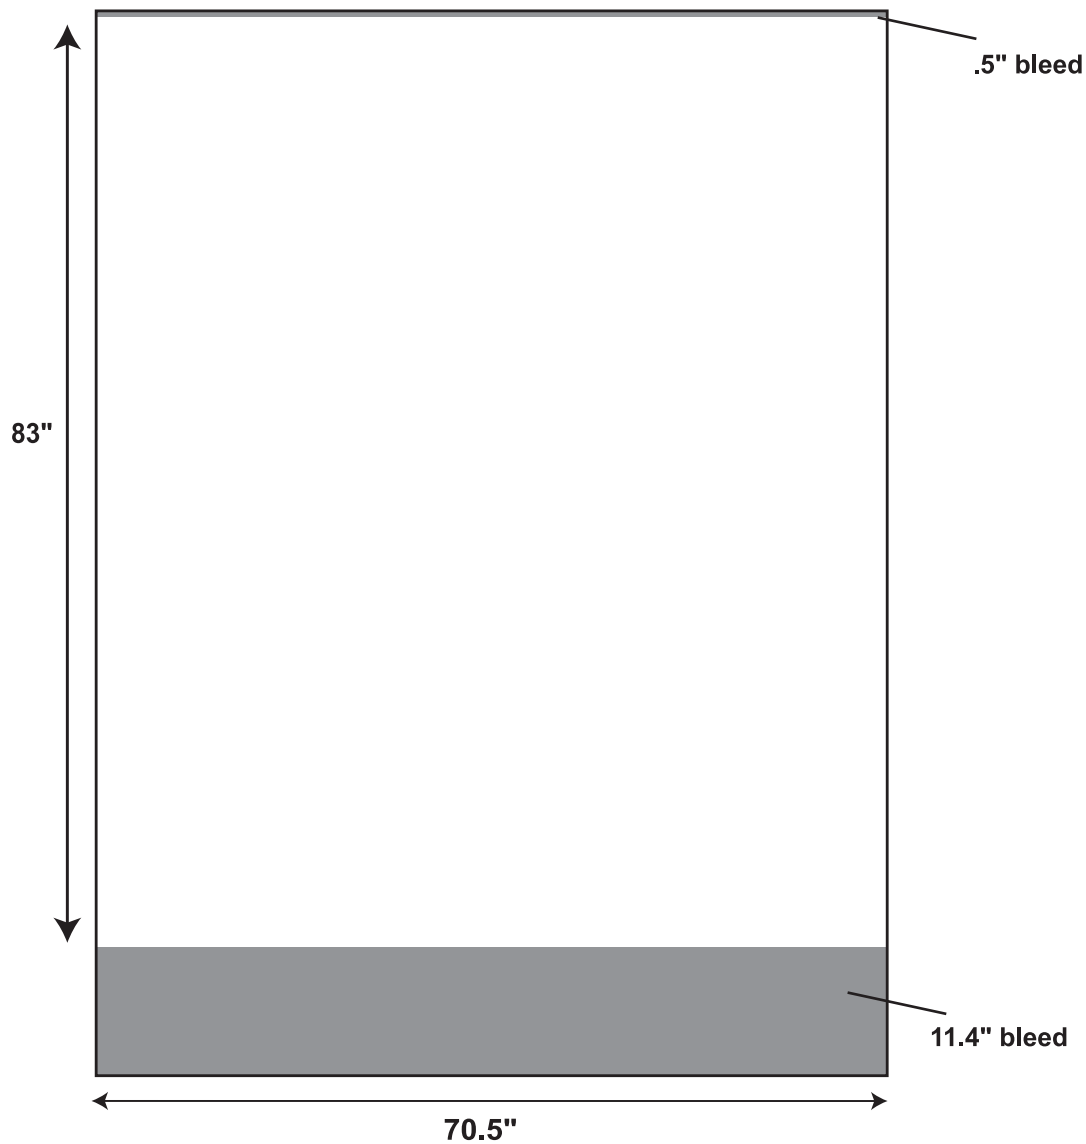

6' Mega Retractor™ Banner Display

Total Graphic Size

70.5"W x 94.9"H

Total Visual Area

70.5"W x 83"H

*Please keep all text and/or logos 1" from all sides.

*UV ink based products are printed CMYK (4 color) process from your file. PMS color matching is not guaranteed.

*All images must be embedded and all fonts must be outlined

ACCEPTABLE FILE FORMATS:

Vector lines

Vector image

- * Adobe Illustrator (.ai, .pdf, .eps)
- * All Fonts Outlined/Images embedded

Raster image

- *100 DPI AT 100%
- *Adobe Photoshop - .psd
.tif, or .jpg