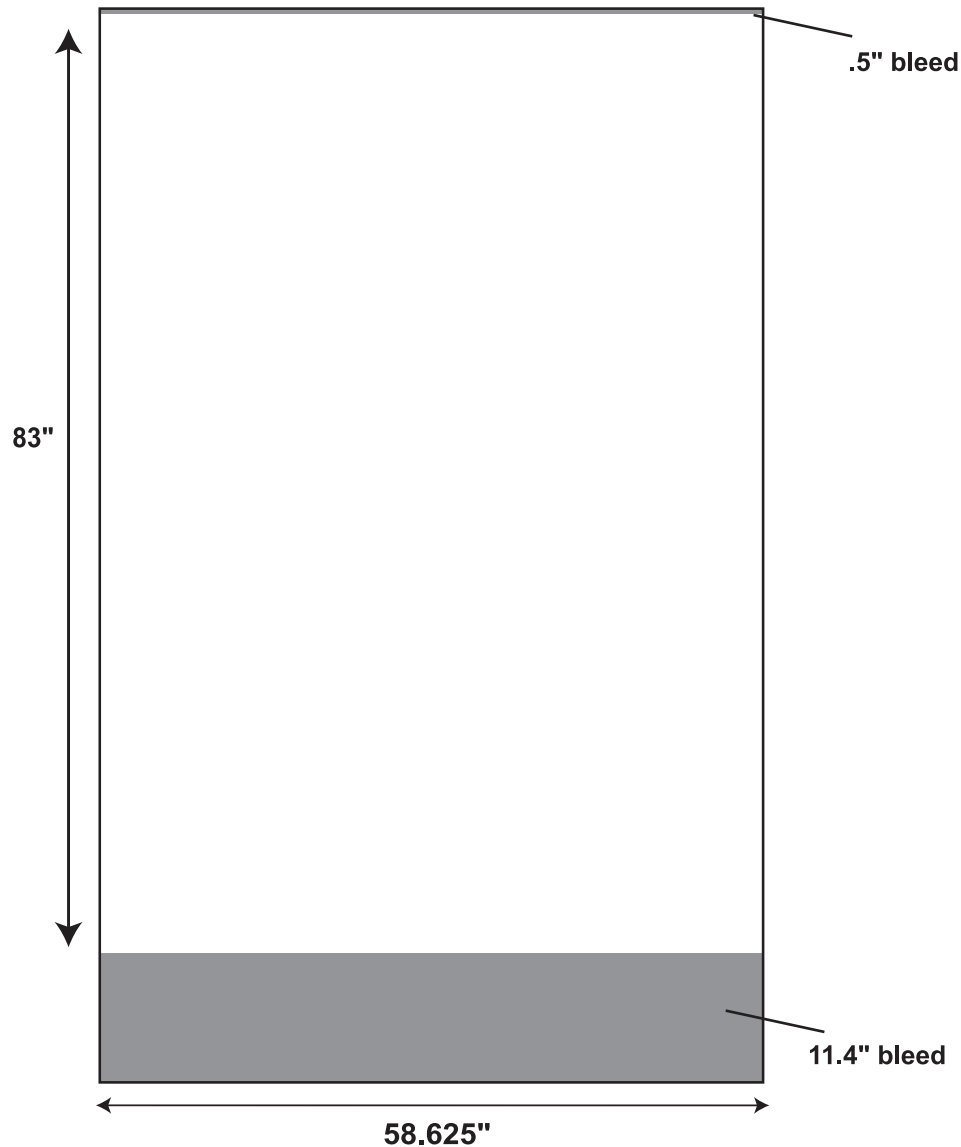

# 5' Mega Retractor™ Banner Display

## Total Graphic Size

58.625"W x 94.9"H

## Total Visual Area

58.625"W x 83"H

\*Please keep all text and/or logos 1" from all sides.

\*UV ink based products are printed CMYK (4 color) process from your file. PMS color matching is not guaranteed.