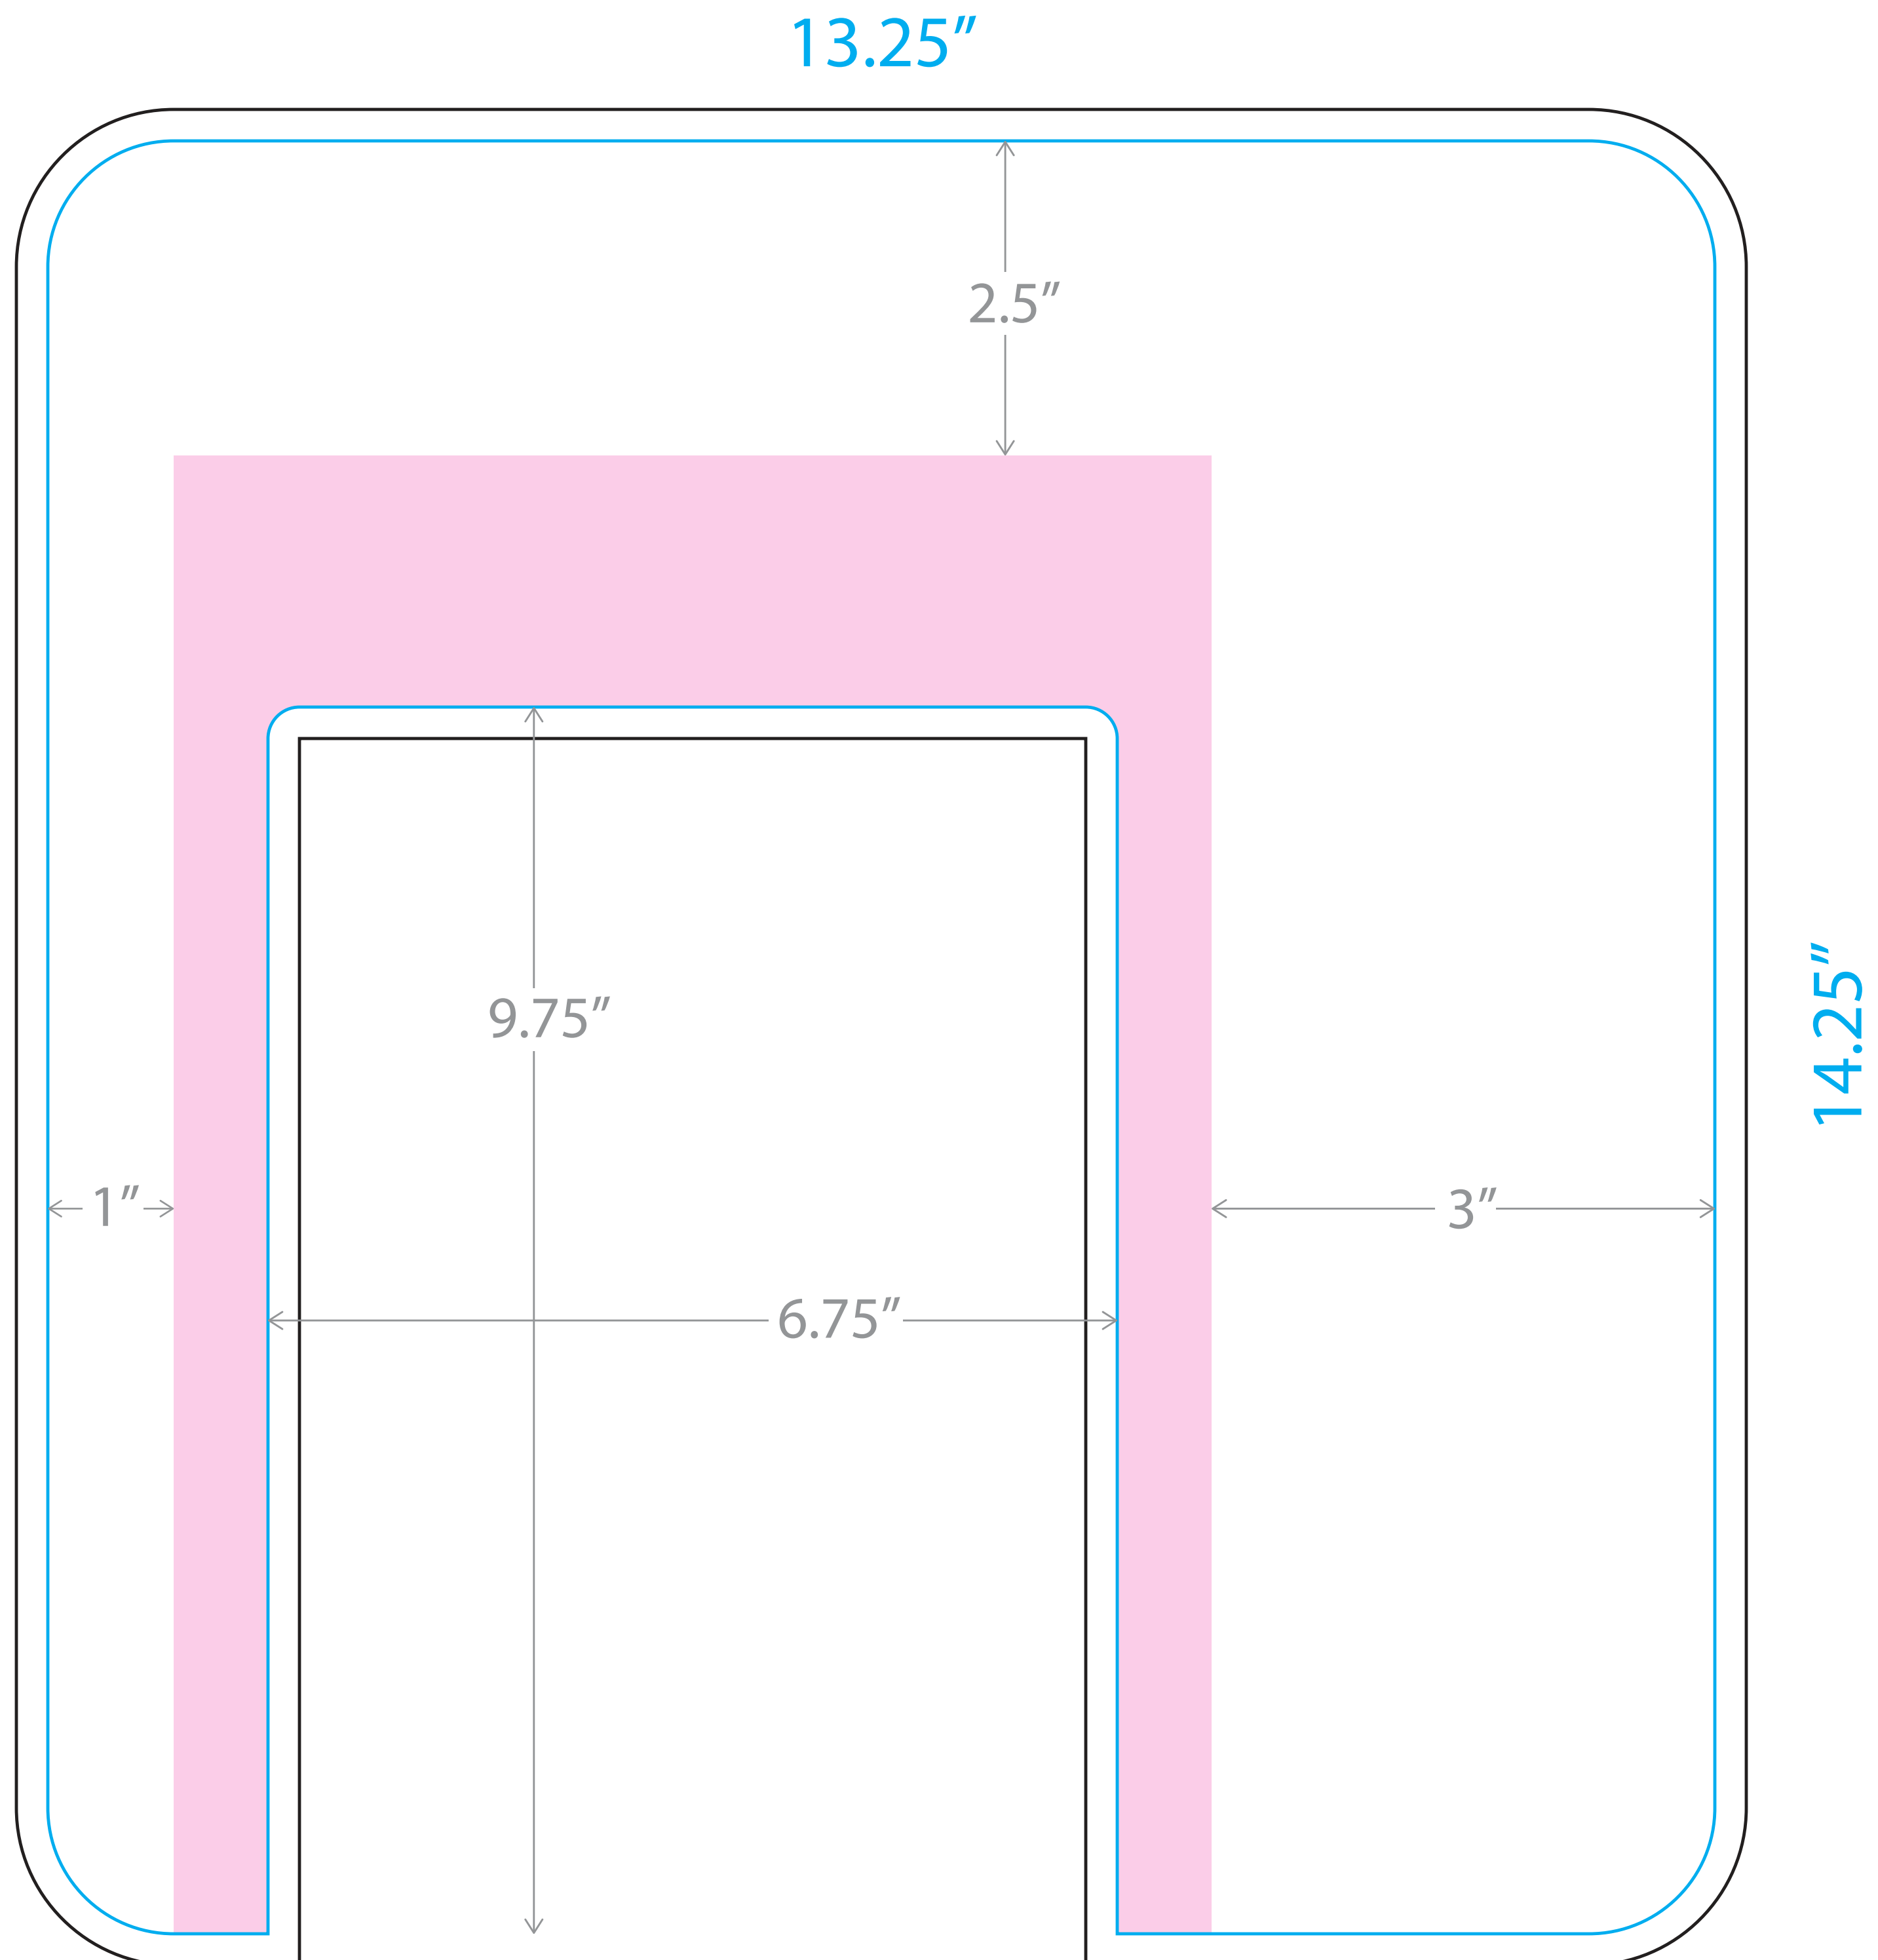

# iPAD KIOSK Clamshell - Full Cover

Print/Bleed Size: 8.75"w x 12.25"h (outside) 5.3125"w x 7.25"h (inside)

Cut/Final Size: 8.25"w x 11.75"h (outside) 5.8125"w x 7.75"h (inside)

# iPAD KIOSK v2 PORTRAIT Halo B

Print/Bleed Size: 13.75"w x 14.75"h

Cut/Final Size 13.25"w x 14.25 "h

Hidden by iPad Holder

# iPAD KIOSK v2 PORTRAIT Halo C

Print/Bleed Size: 14.75"w x 16.25"h

Cut/Final Size 14.25"w x 15.75 "h

 Hidden by iPad Holder

# iPAD KIOSK v2 PORTRAIT Halo D

Print/Bleed Size: 13.75"w x 14.75"h

Cut/Final Size 13.25"w x 14.25 "h

 Hidden by iPad Holder