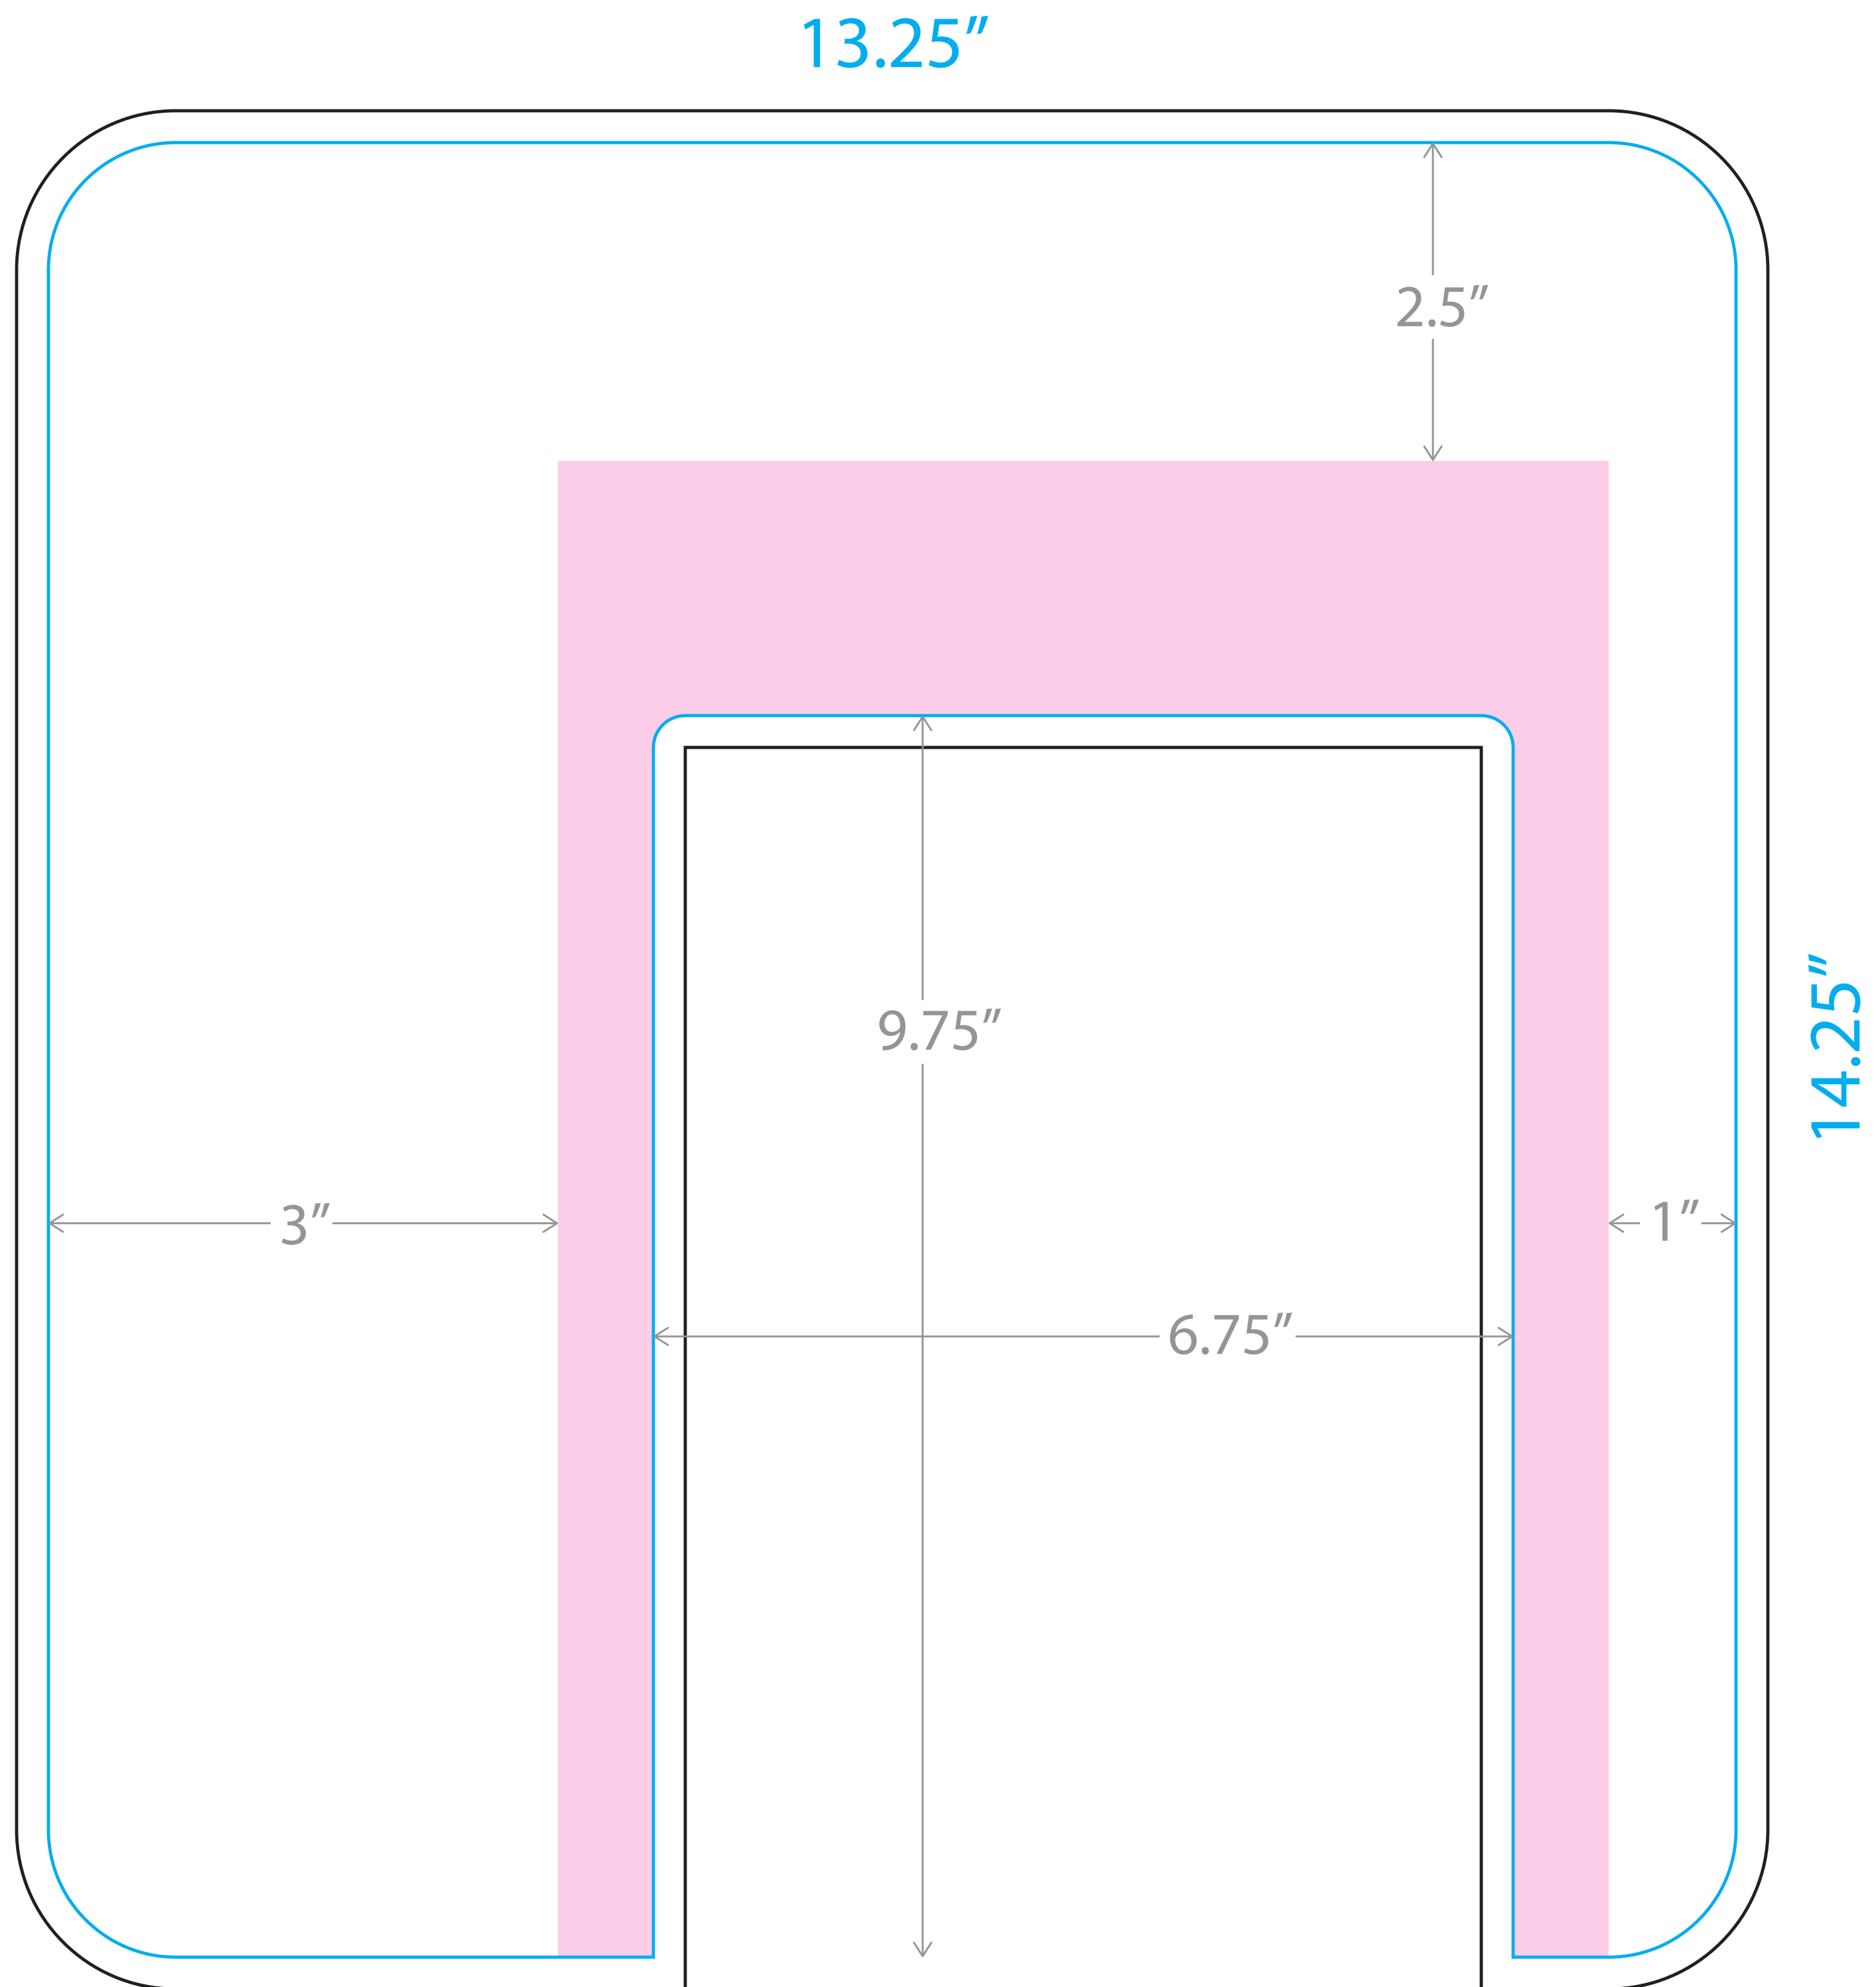

# iPAD KIOSK Clamshell - Full Cover

Print/Bleed Size: 8.75"w x 12.25"h (outside) 5.3125"w x 7.25"h (inside)

Cut/Final Size: 8.25"w x 11.75"h (outside) 5.8125"w x 7.75"h (inside)

# iPAD KIOSK v2 LANDSCAPE Halo D

18.75"

12.25"

Print/Bleed Size: 19.25"w x 12.75"h  
Cut/Final Size 18.75"w x 12.25 "h  
Hidden by iPad Holder

# iPAD KIOSK v2 PORTRAIT Halo A

Print/Bleed Size: 16.75"w x 14.75"h

Cut/Final Size 16.25"w x 14.25 "h

 Hidden by iPad Holder

# iPAD KIOSK v2 PORTRAIT Halo B

Print/Bleed Size: 13.75"w x 14.75"h

Cut/Final Size 13.25"w x 14.25 "h

Hidden by iPad Holder