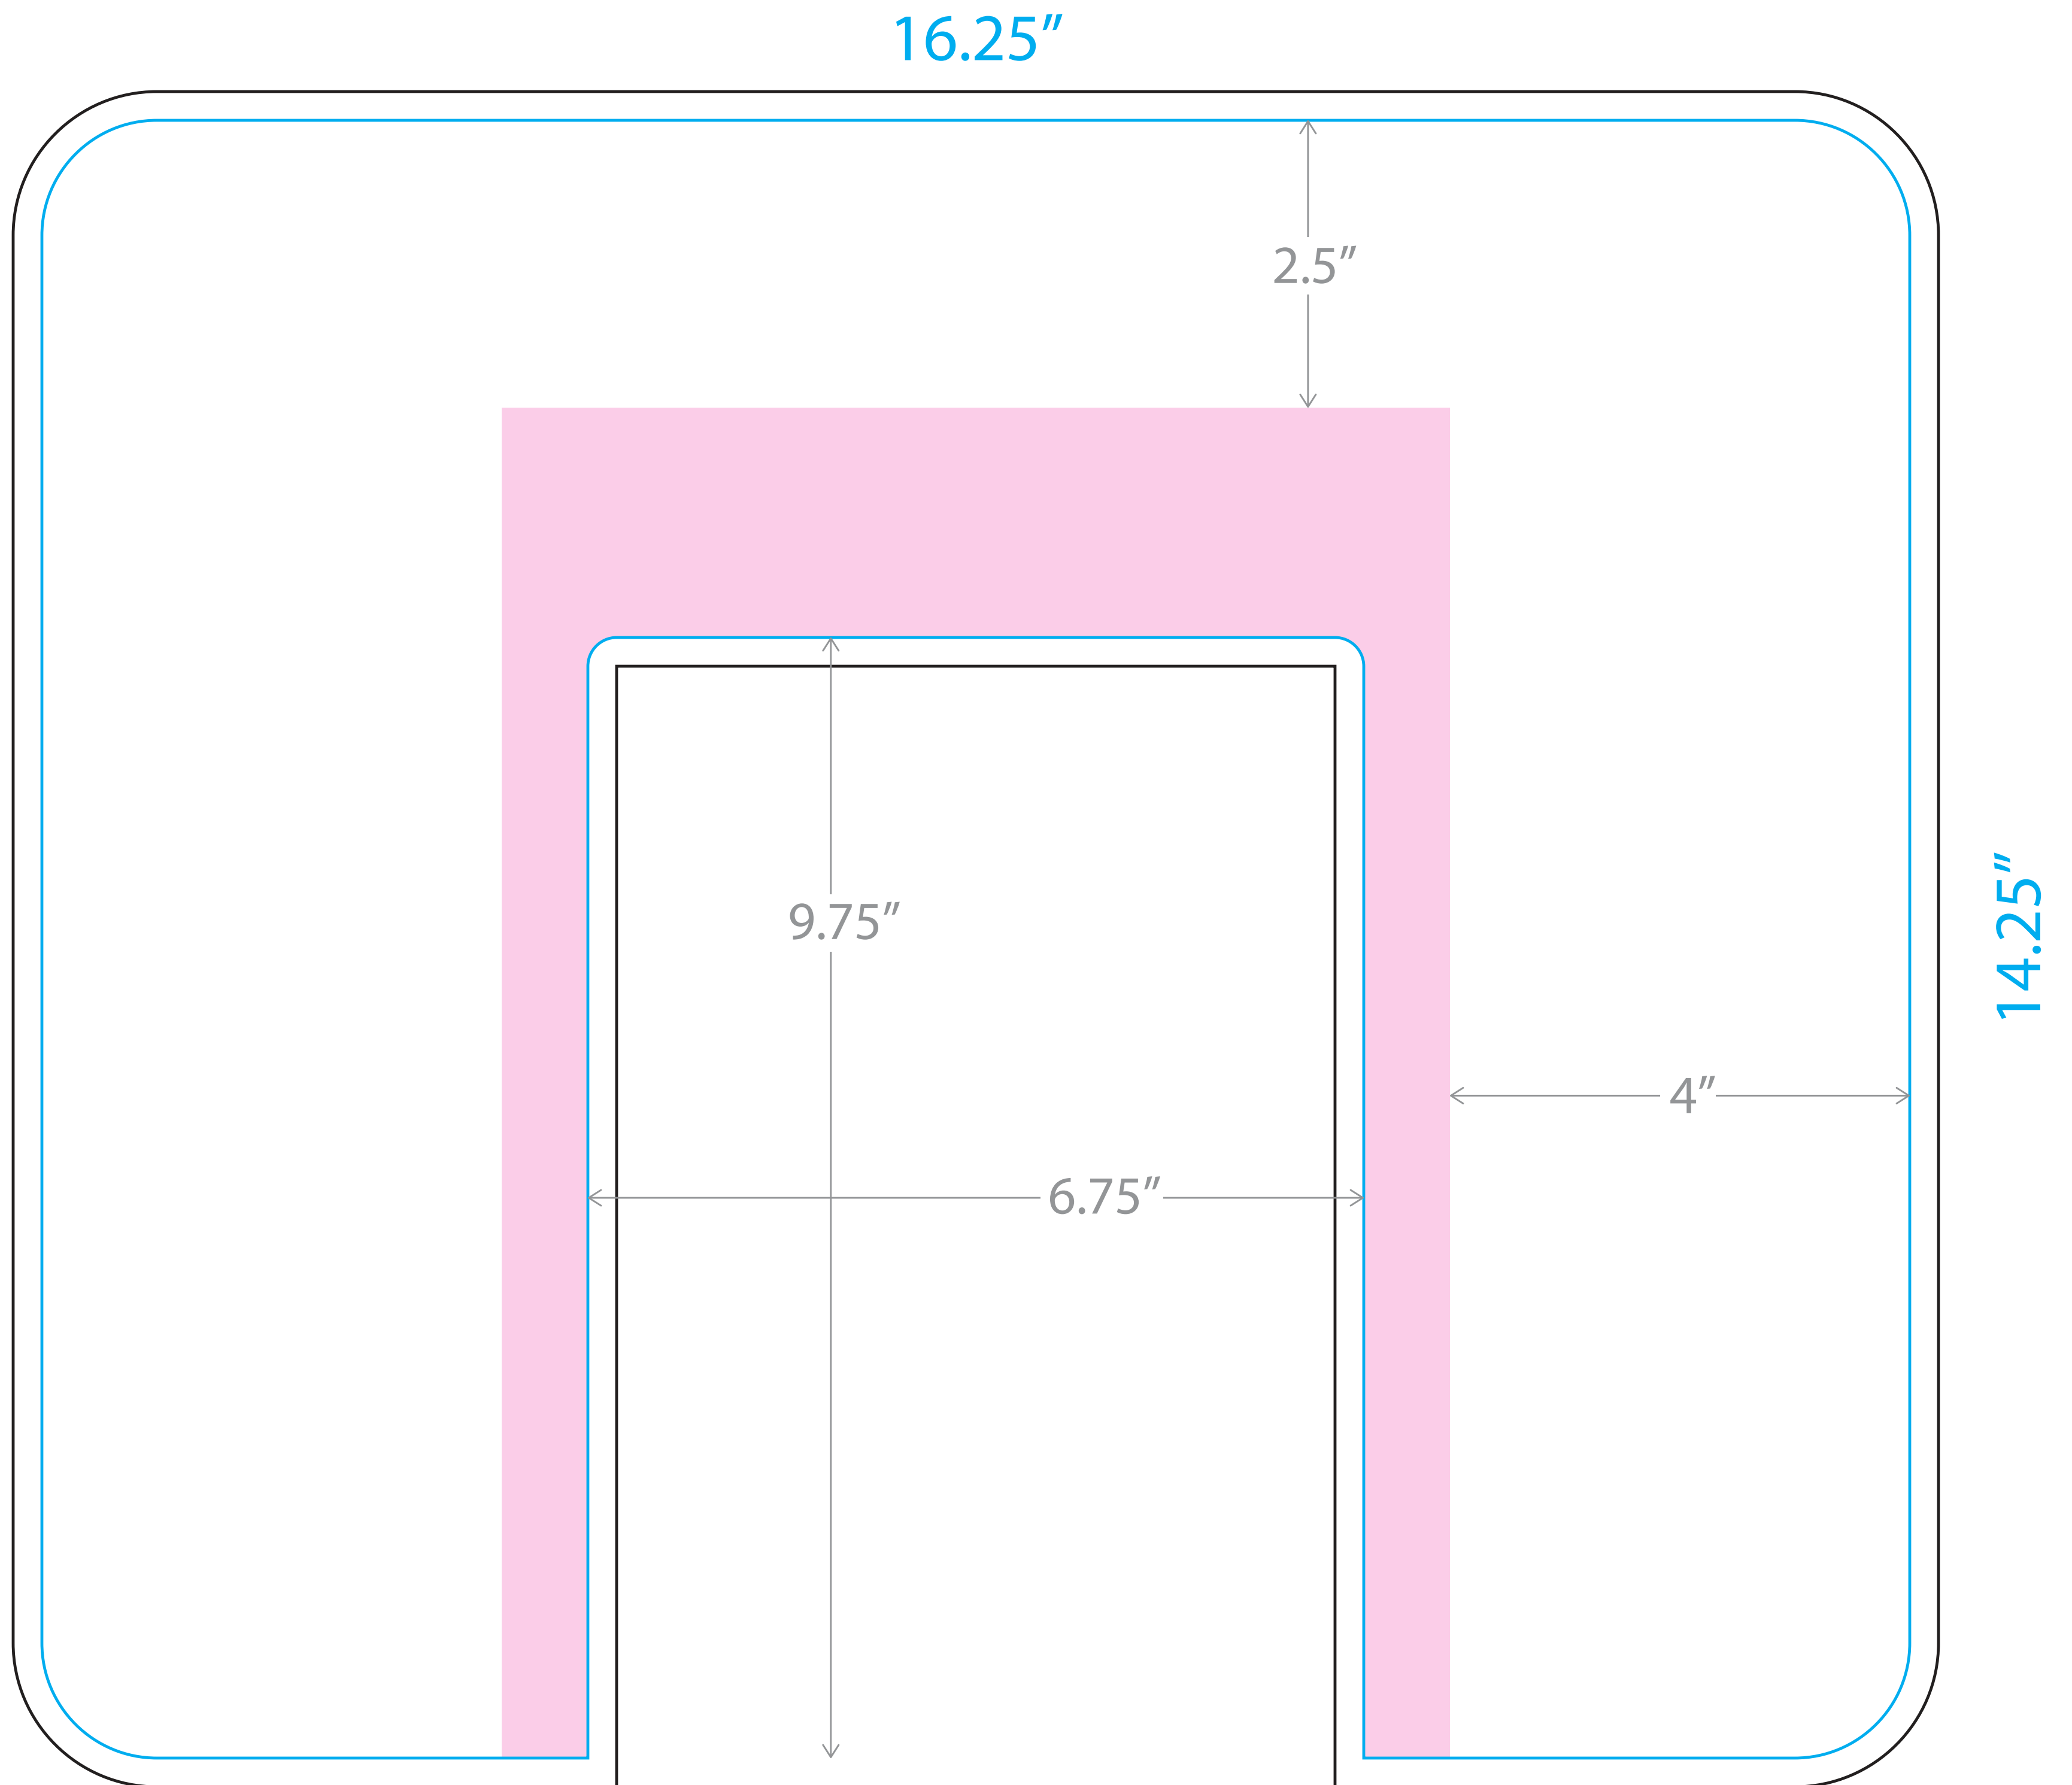

# iPAD KIOSK Clamshell - Full Cover

Print/Bleed Size: 8.75"w x 12.25"h (outside) 5.3125"w x 7.25"h (inside)

Cut/Final Size: 8.25"w x 11.75"h (outside) 5.8125"w x 7.75"h (inside)

# iPAD KIOSK v2 FRONT GRAPHIC

6.6044"

45.704"

9.449"

Print/Bleed Size: 7.1499"w (top) 9.949"w (bottom) x 46.204"h

Cut/Final Size: 6.6044"w (top) 9.449"w (bottom) x 45.704"h

Live Area: 6.0593"w (top) 8.949"w (bottom) x 45.204"h

# iPAD KIOSK v2 LANDSCAPE Halo D

18.75"

12.25"

Print/Bleed Size: 19.25"w x 12.75"h  
Cut/Final Size 18.75"w x 12.25 "h  
Hidden by iPad Holder

# iPAD KIOSK v2 PORTRAIT Halo A

Print/Bleed Size: 16.75"w x 14.75"h

Cut/Final Size 16.25"w x 14.25 "h

 Hidden by iPad Holder