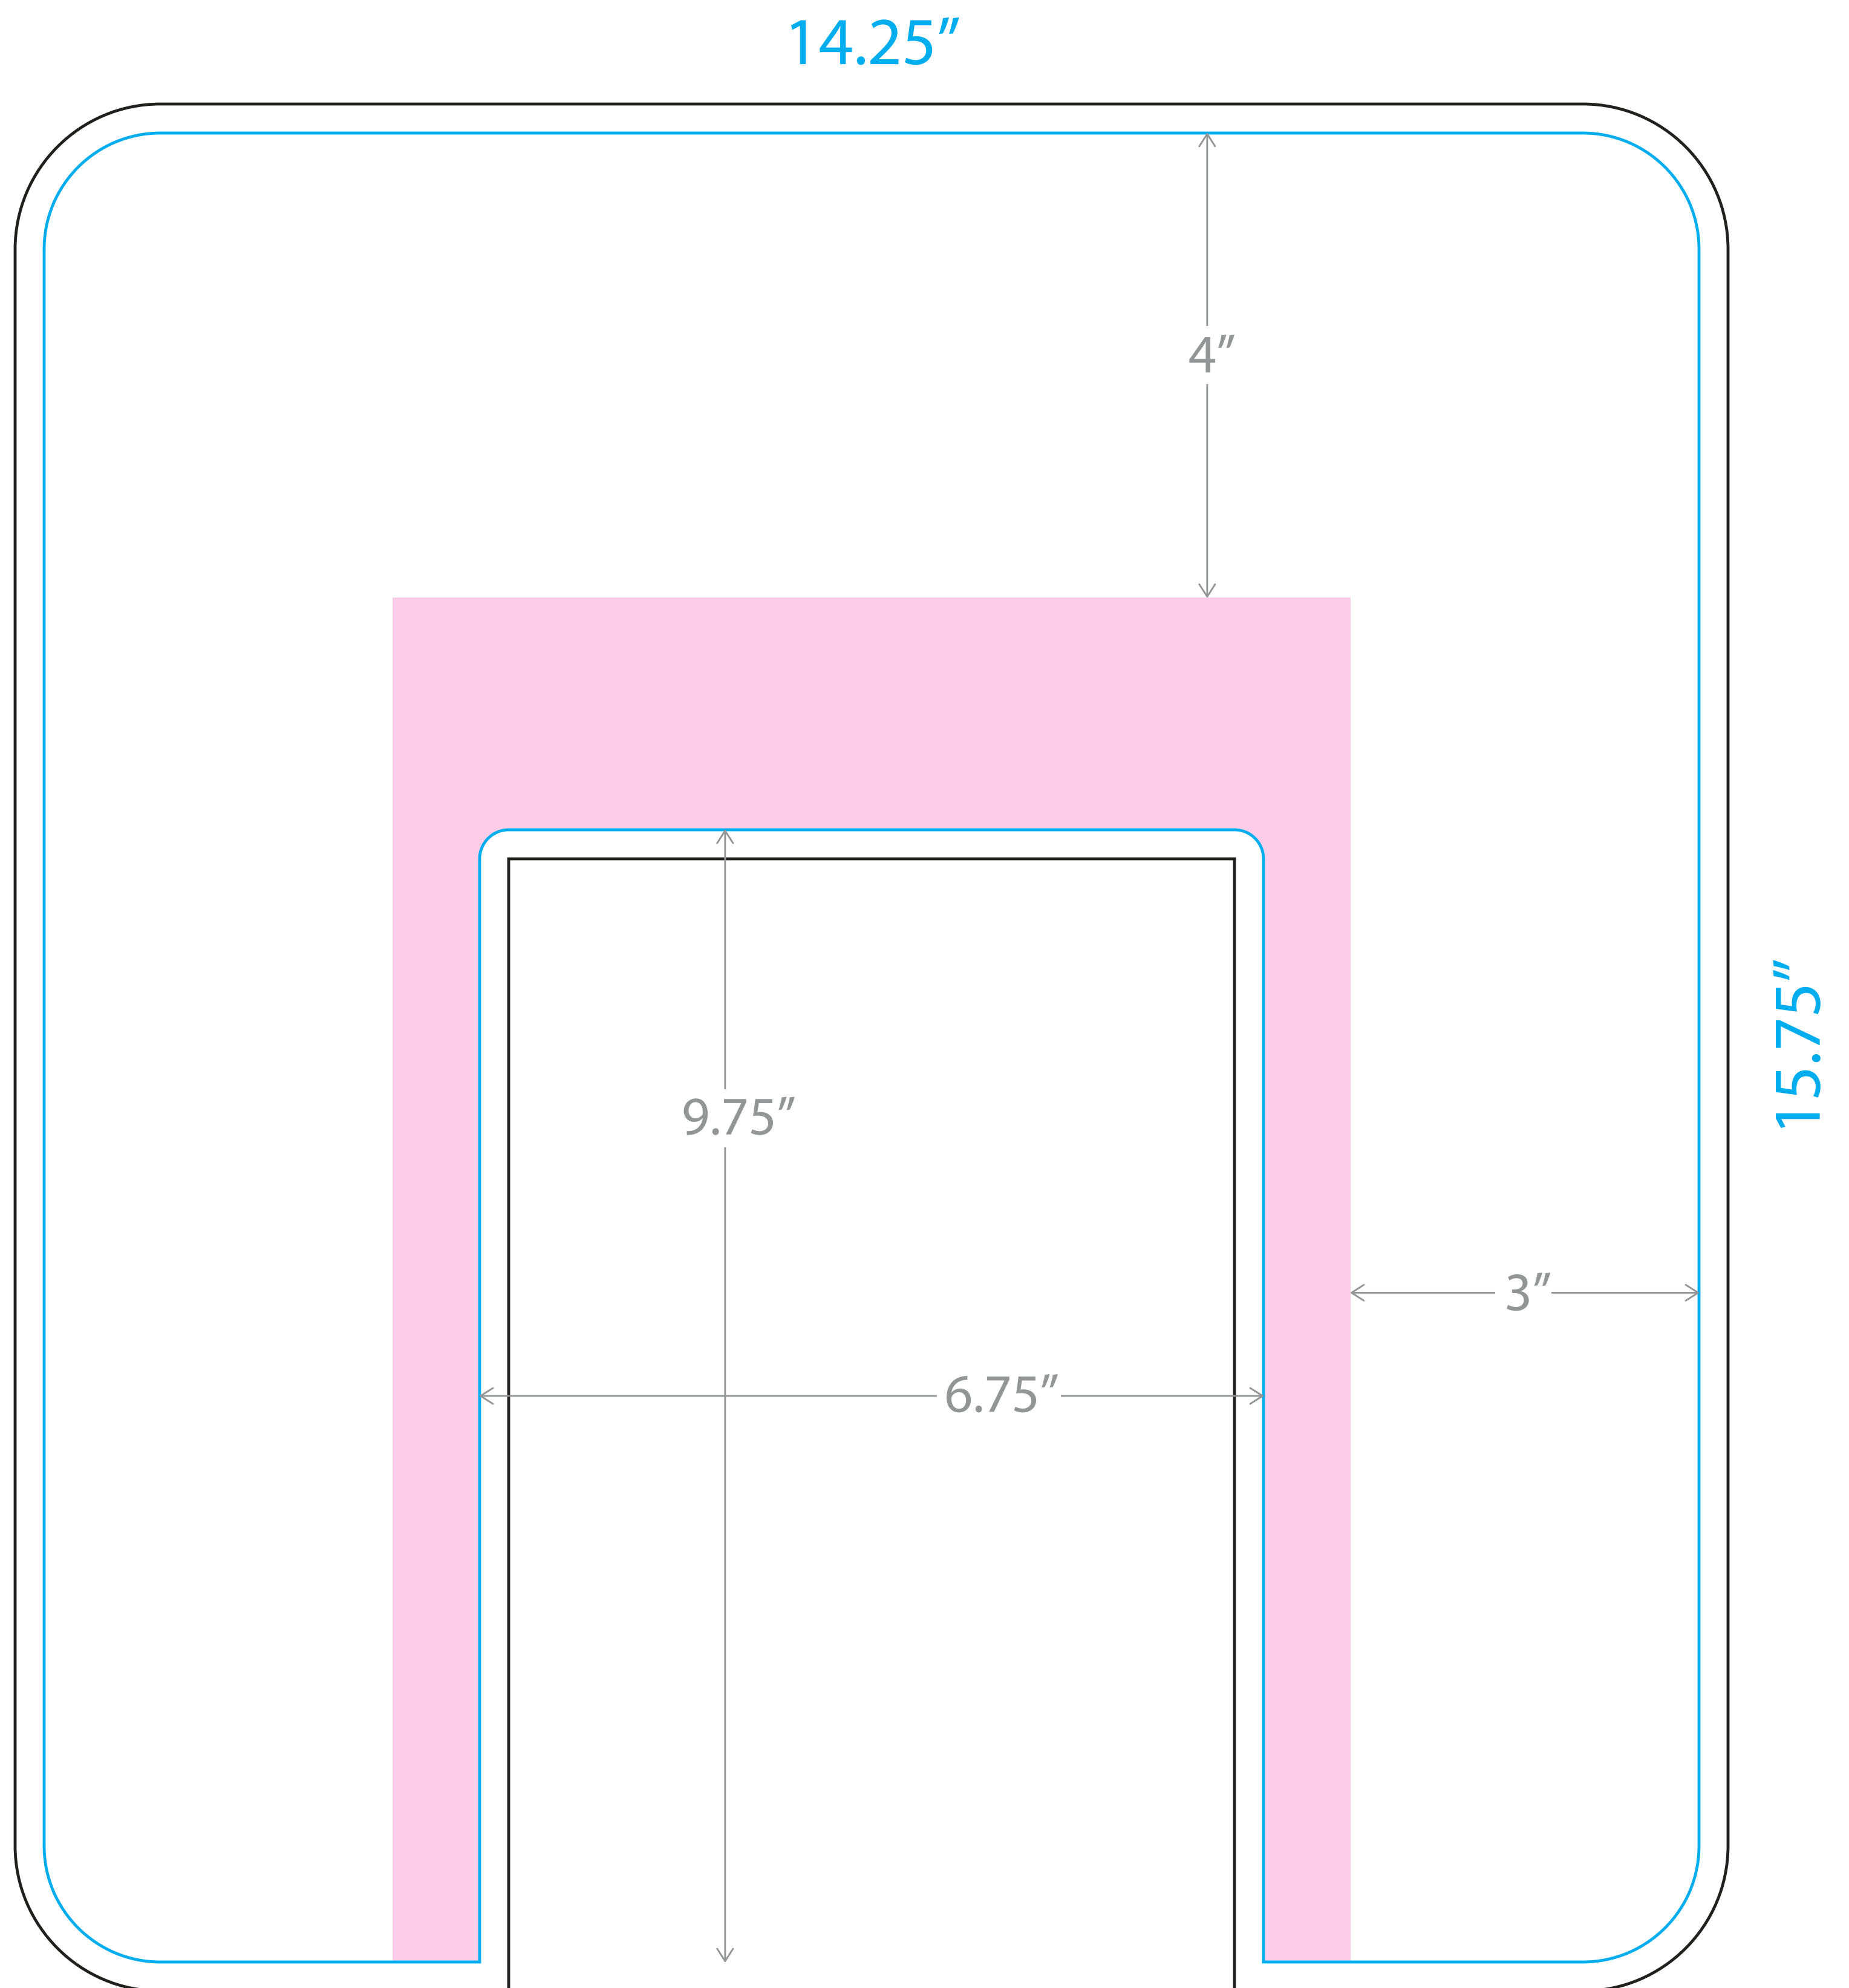

# iPAD KIOSK Clamshell - Full Cover

Print/Bleed Size: 8.75"w x 12.25"h (outside) 5.3125"w x 7.25"h (inside)

Cut/Final Size: 8.25"w x 11.75"h (outside) 5.8125"w x 7.75"h (inside)

# iPAD KIOSK v2 FRONT GRAPHIC

6.6044"

45.704"

9.449"

Print/Bleed Size: 7.1499"w (top) 9.949"w (bottom) x 46.204"h

Cut/Final Size: 6.6044"w (top) 9.449"w (bottom) x 45.704"h

Live Area: 6.0593"w (top) 8.949"w (bottom) x 45.204"h

# iPAD KIOSK v2 PORTRAIT Halo B

Print/Bleed Size: 13.75"w x 14.75"h

Cut/Final Size 13.25"w x 14.25 "h

Hidden by iPad Holder

# iPAD KIOSK v2 PORTRAIT Halo C

Print/Bleed Size: 14.75"w x 16.25"h

Cut/Final Size 14.25"w x 15.75 "h

 Hidden by iPad Holder