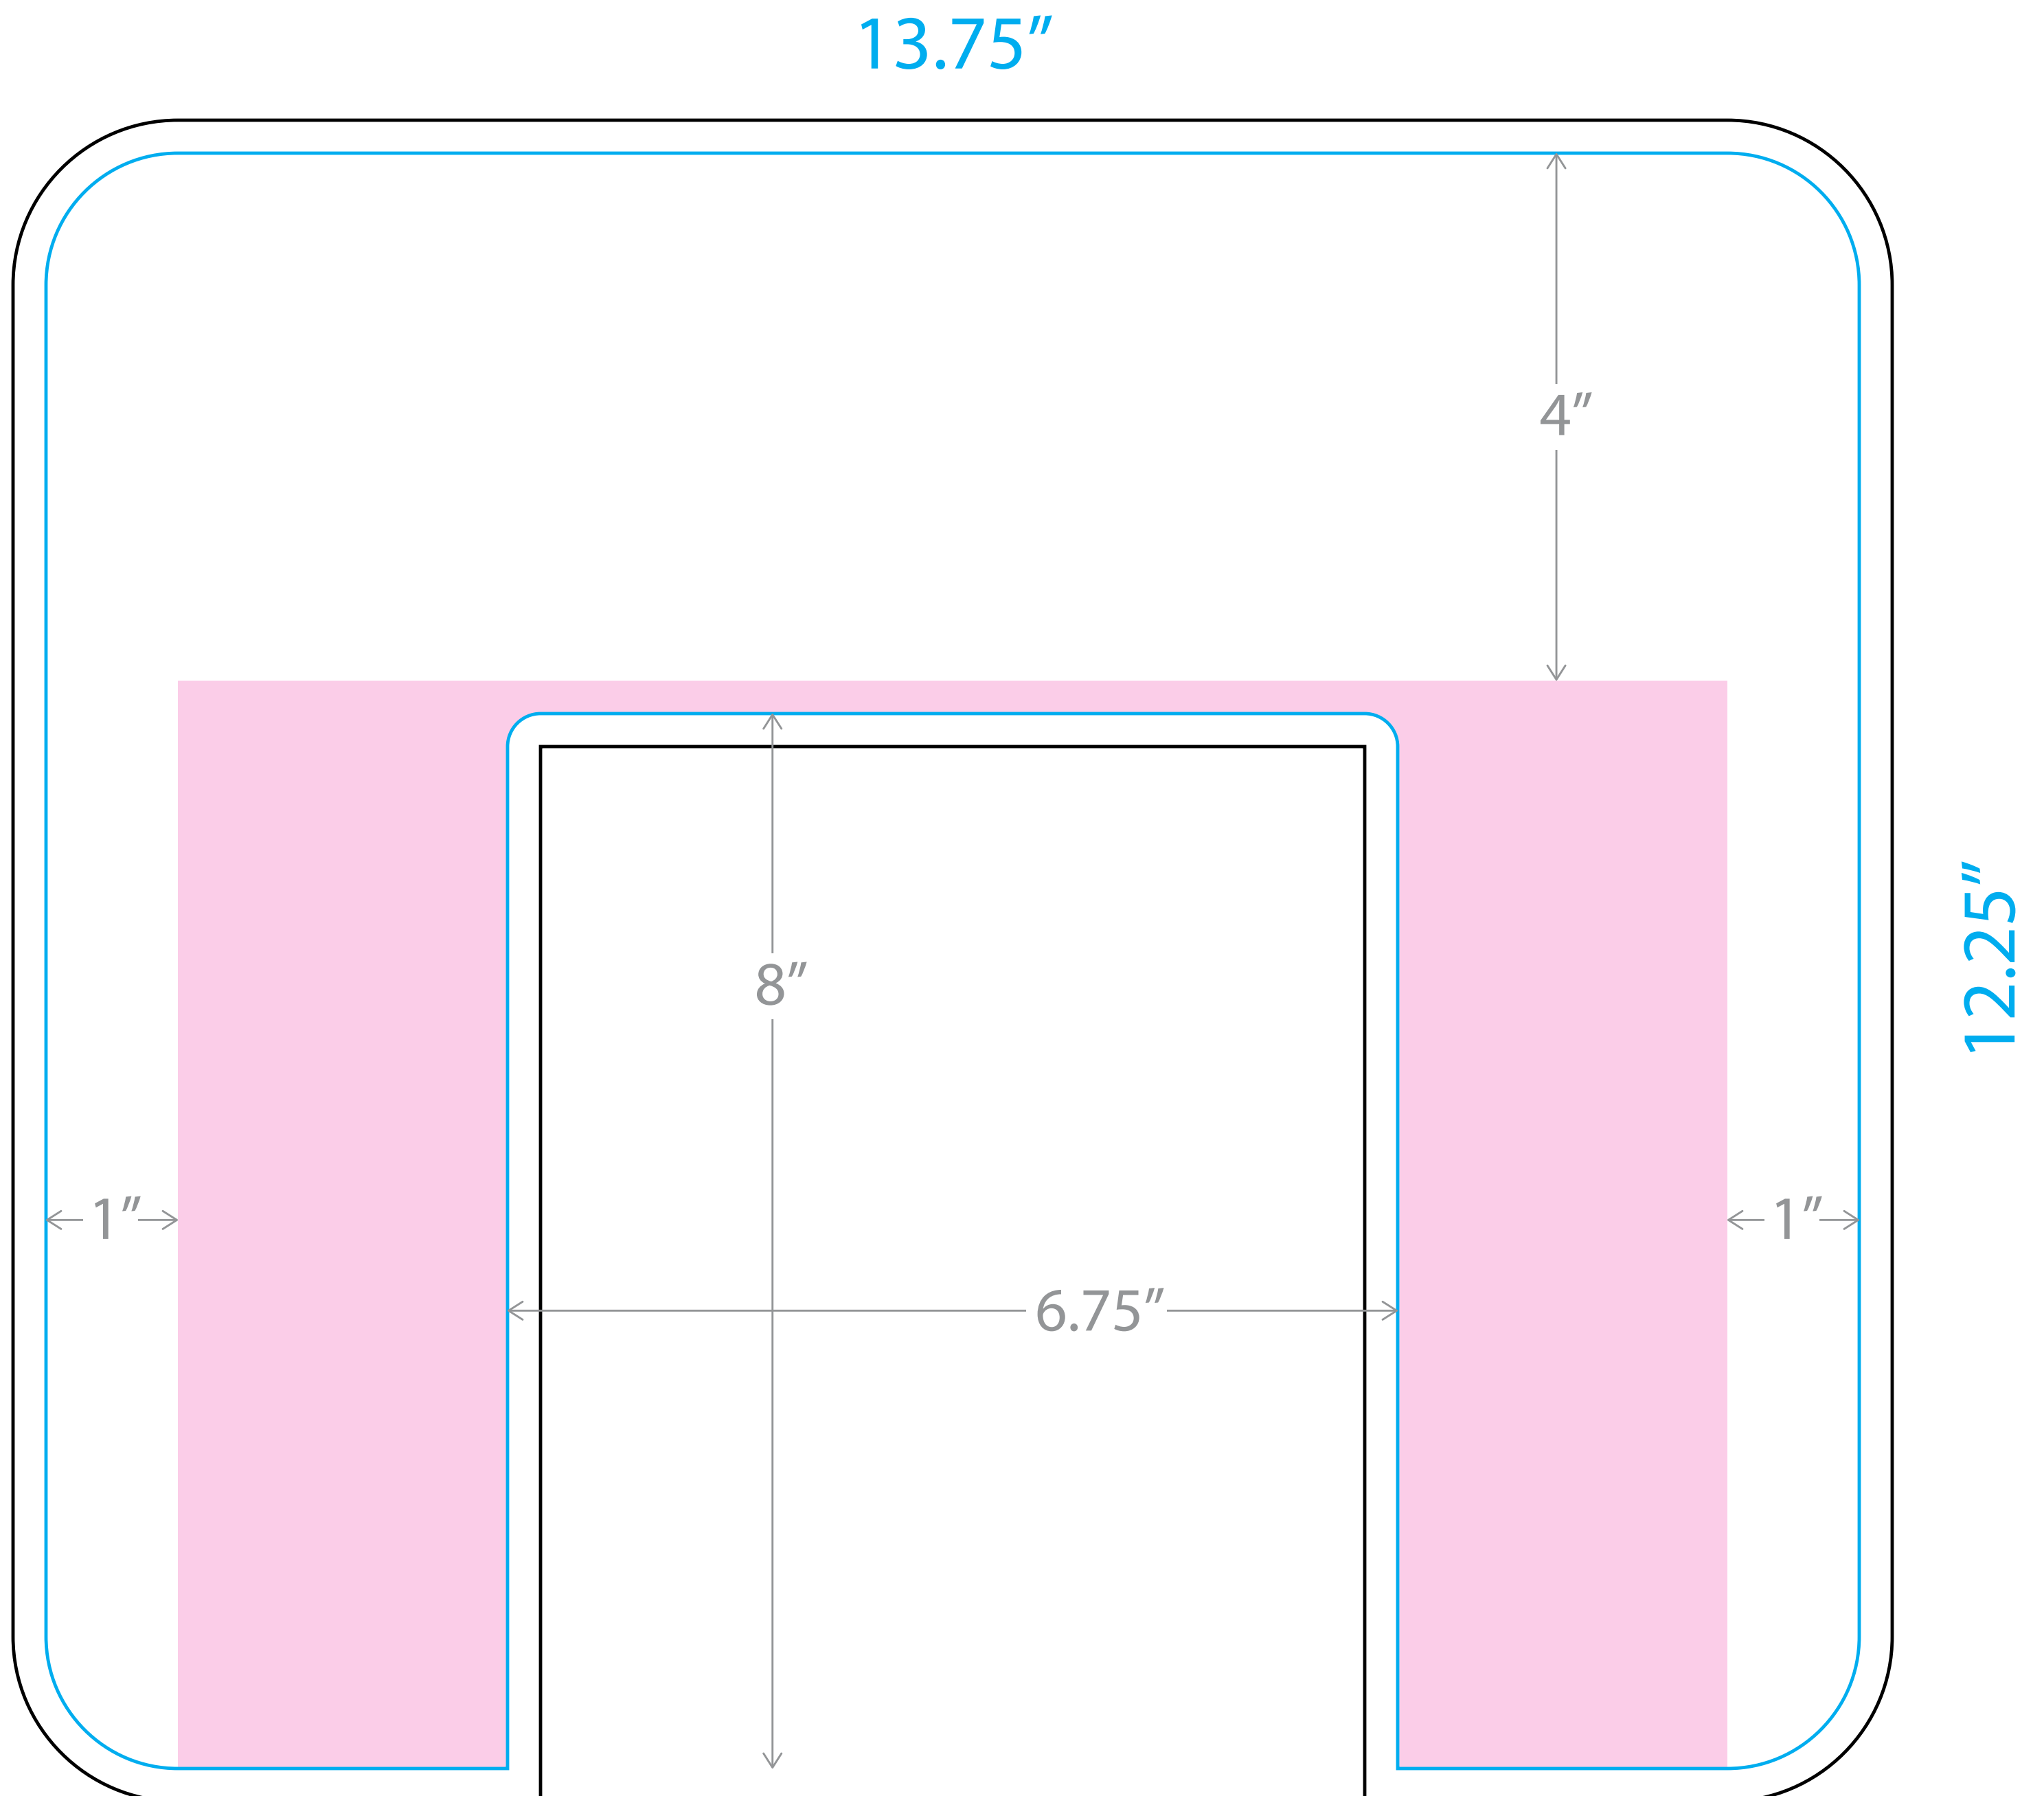

iPAD KIOSK v2 LANDSCAPE Halo C

Print/Bleed Size: 14.25"w x 12.75"h

Cut/Final Size 13.75"w x 12.25 "h

Hidden by iPad Holder