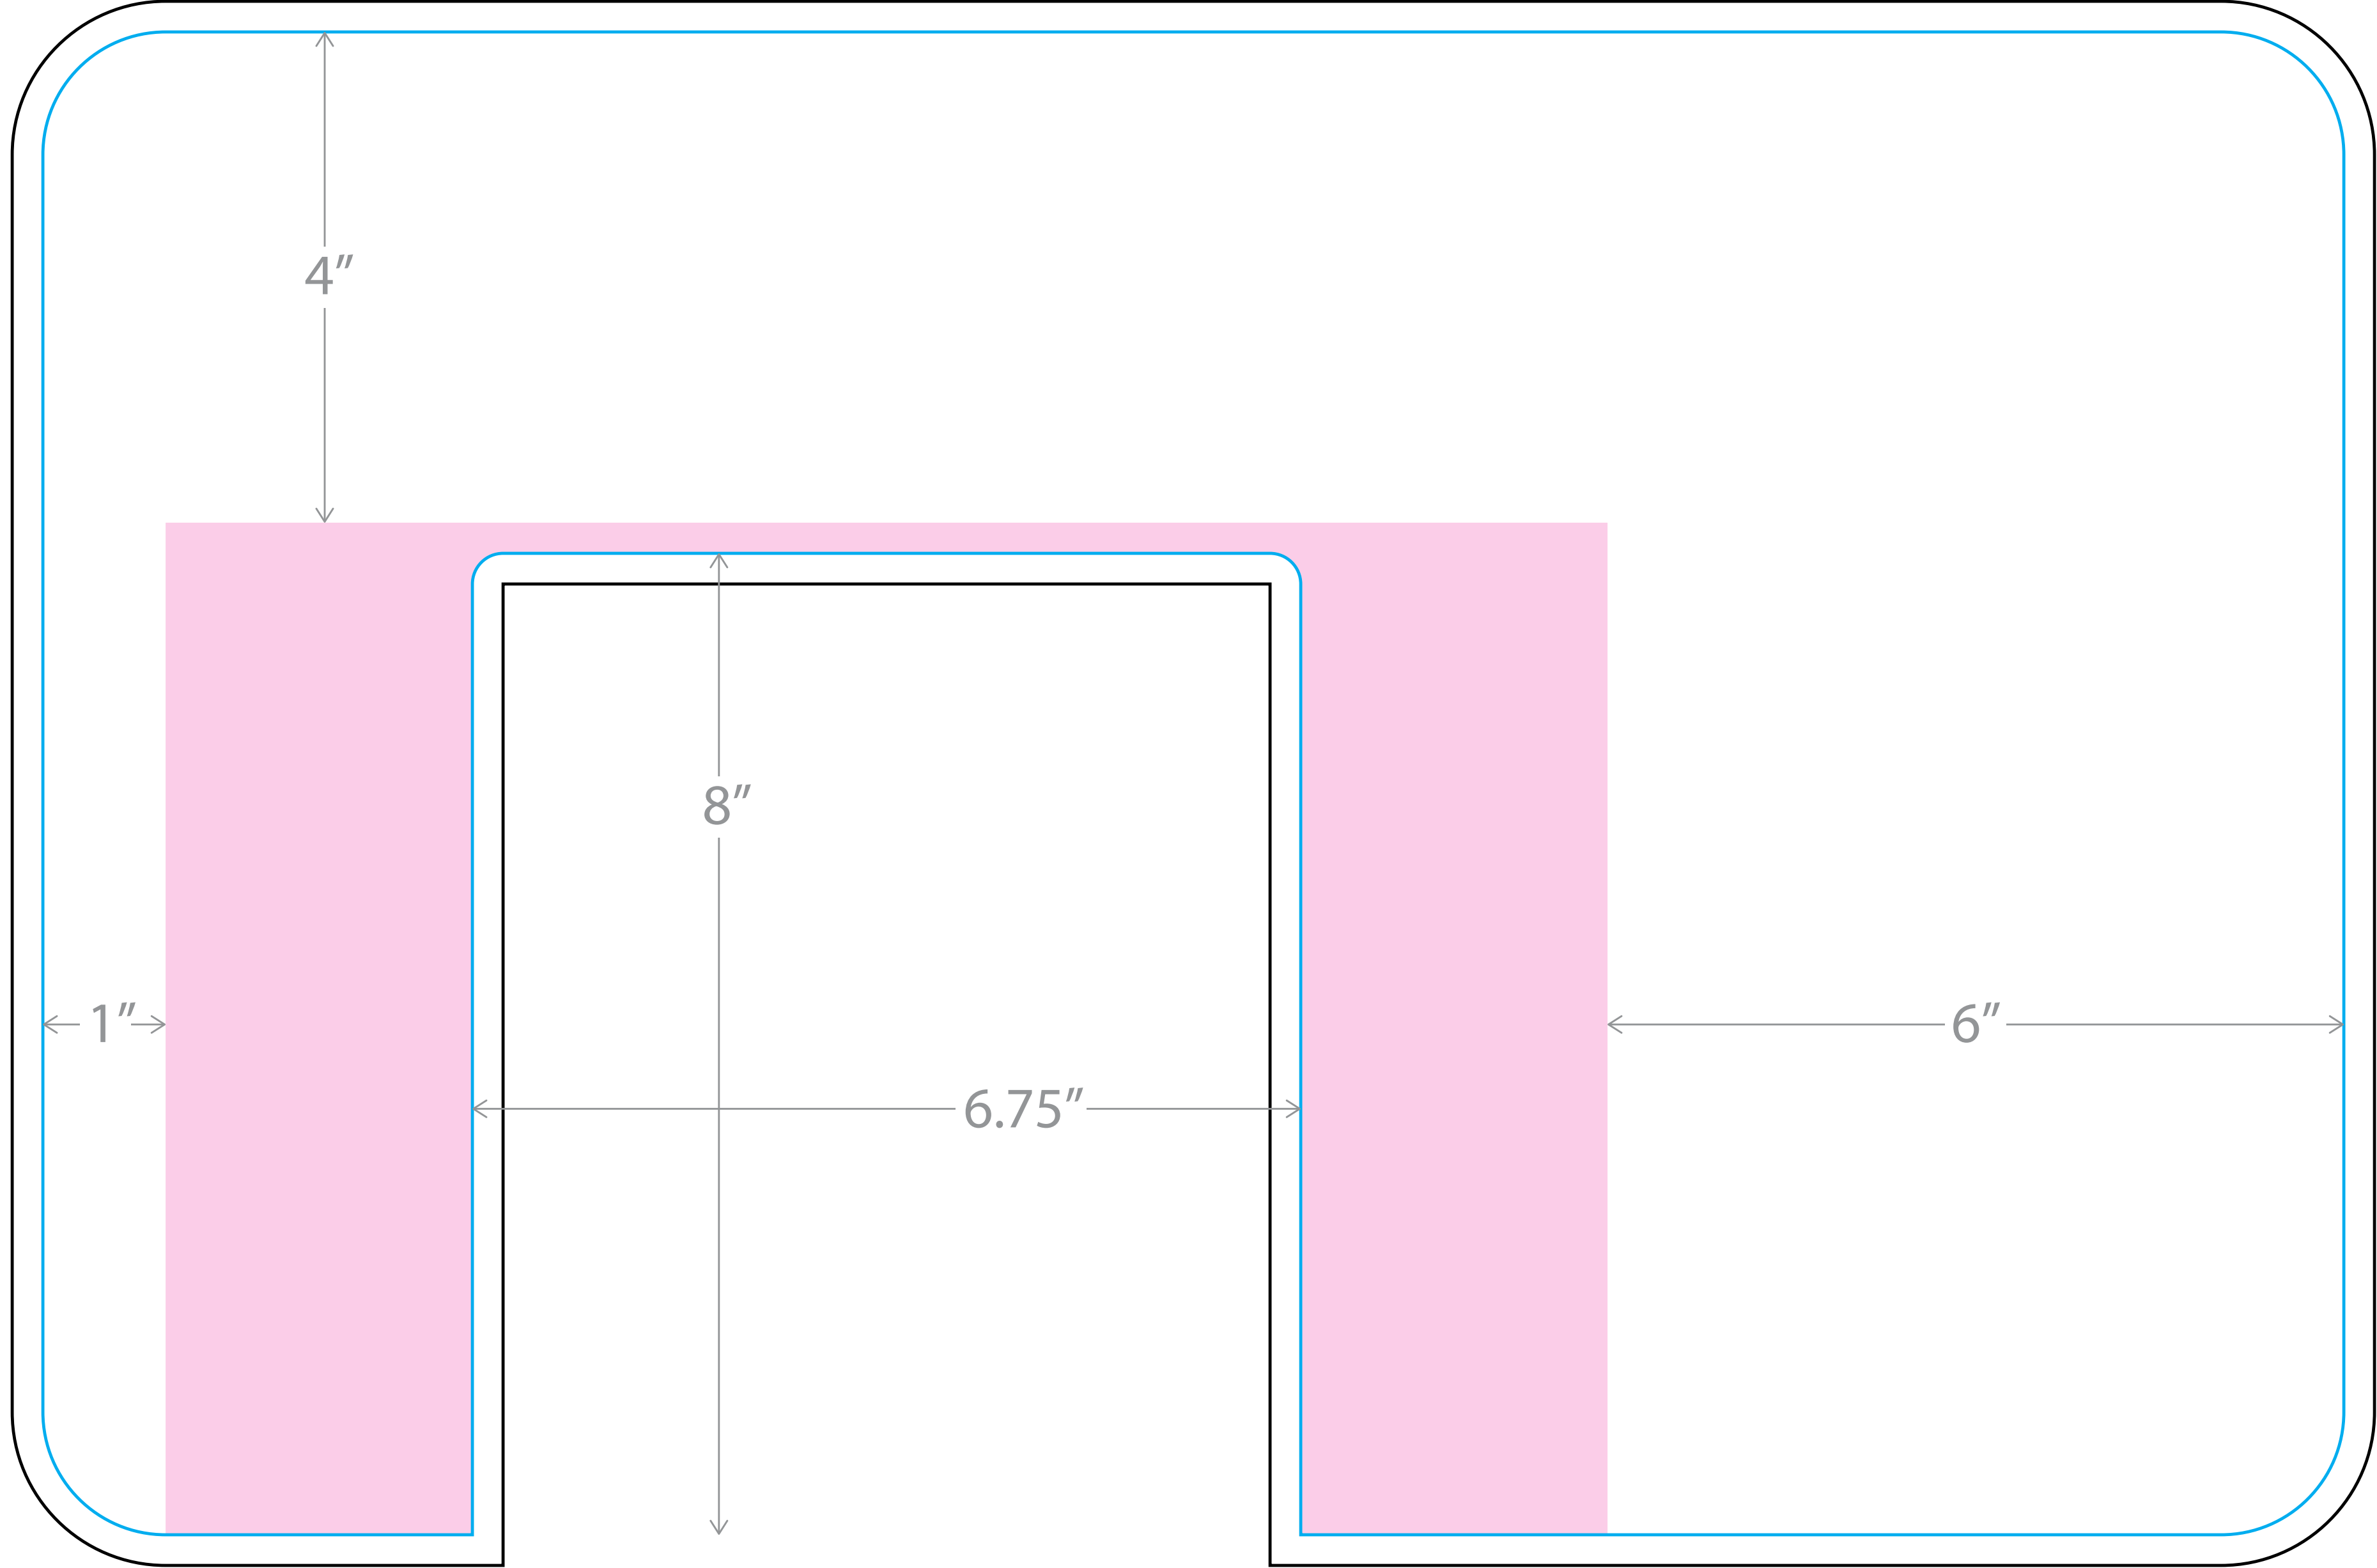

# iPAD KIOSK v2 FRONT GRAPHIC

6.6044"

45.704"

9.449"

Print/Bleed Size: 7.1499"w (top) 9.949"w (bottom) x 46.204"h

Cut/Final Size: 6.6044"w (top) 9.449"w (bottom) x 45.704"h

Live Area: 6.0593"w (top) 8.949"w (bottom) x 45.204"h

# iPAD KIOSK v2 LANDSCAPE Halo B

Print/Bleed Size: 19.25"w x 12.75"h  
Cut/Final Size 18.75"w x 12.25 "h  
Hidden by iPad Holder

# iPAD KIOSK v2 LANDSCAPE Halo C

Print/Bleed Size: 14.25"w x 12.75"h

Cut/Final Size 13.75"w x 12.25 "h

 Hidden by iPad Holder

# iPAD KIOSK v2 LANDSCAPE Halo D

18.75"

12.25"

Print/Bleed Size: 19.25"w x 12.75"h  
Cut/Final Size 18.75"w x 12.25 "h  
Hidden by iPad Holder