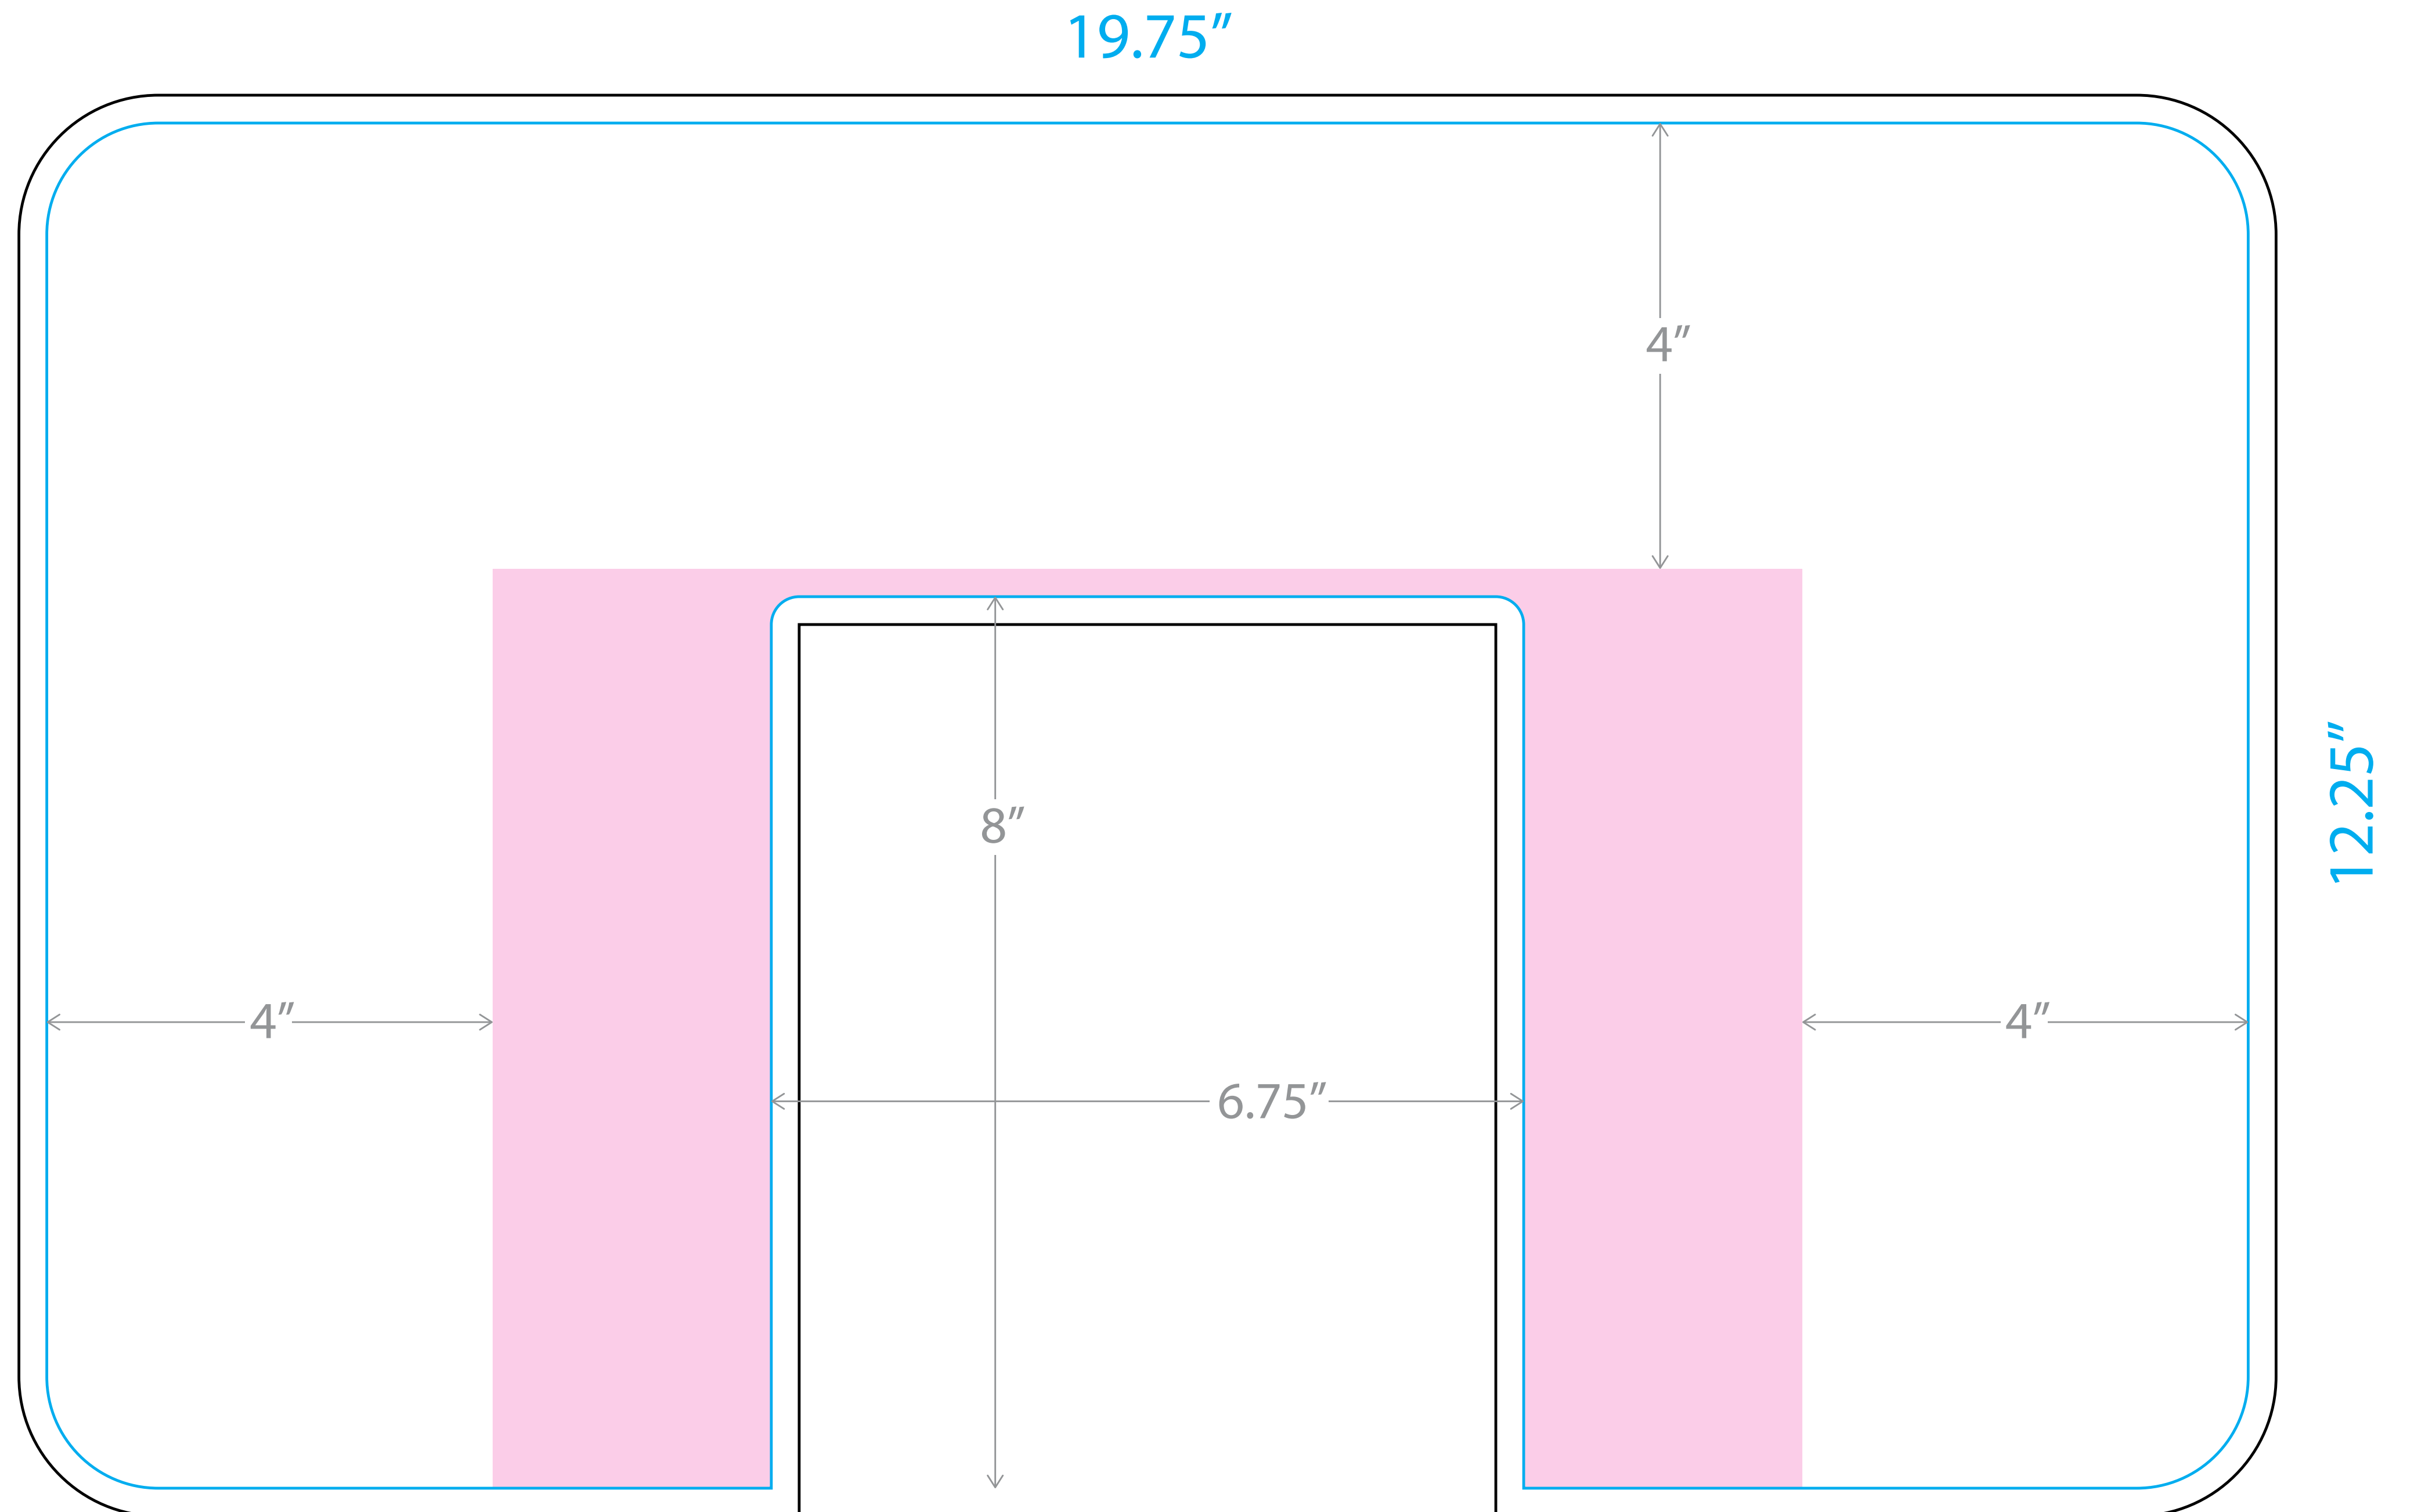

# iPAD KIOSK Clamshell - Full Cover

Print/Bleed Size: 8.75"w x 12.25"h (outside) 5.3125"w x 7.25"h (inside)

Cut/Final Size: 8.25"w x 11.75"h (outside) 5.8125"w x 7.75"h (inside)

# iPAD KIOSK v2 FRONT GRAPHIC

6.6044"

45.704"

9.449"

Print/Bleed Size: 7.1499"w (top) 9.949"w (bottom) x 46.204"h

Cut/Final Size: 6.6044"w (top) 9.449"w (bottom) x 45.704"h

Live Area: 6.0593"w (top) 8.949"w (bottom) x 45.204"h

# iPAD KIOSK v2 LANDSCAPE Halo A

Print/Bleed Size: 20.25"w x 12.75"h

Cut/Final Size 19.75"w x 12.25 "h

 Hidden by iPad Holder

# iPAD KIOSK v2 LANDSCAPE Halo B

Print/Bleed Size: 19.25"w x 12.75"h  
Cut/Final Size 18.75"w x 12.25 "h  
Hidden by iPad Holder