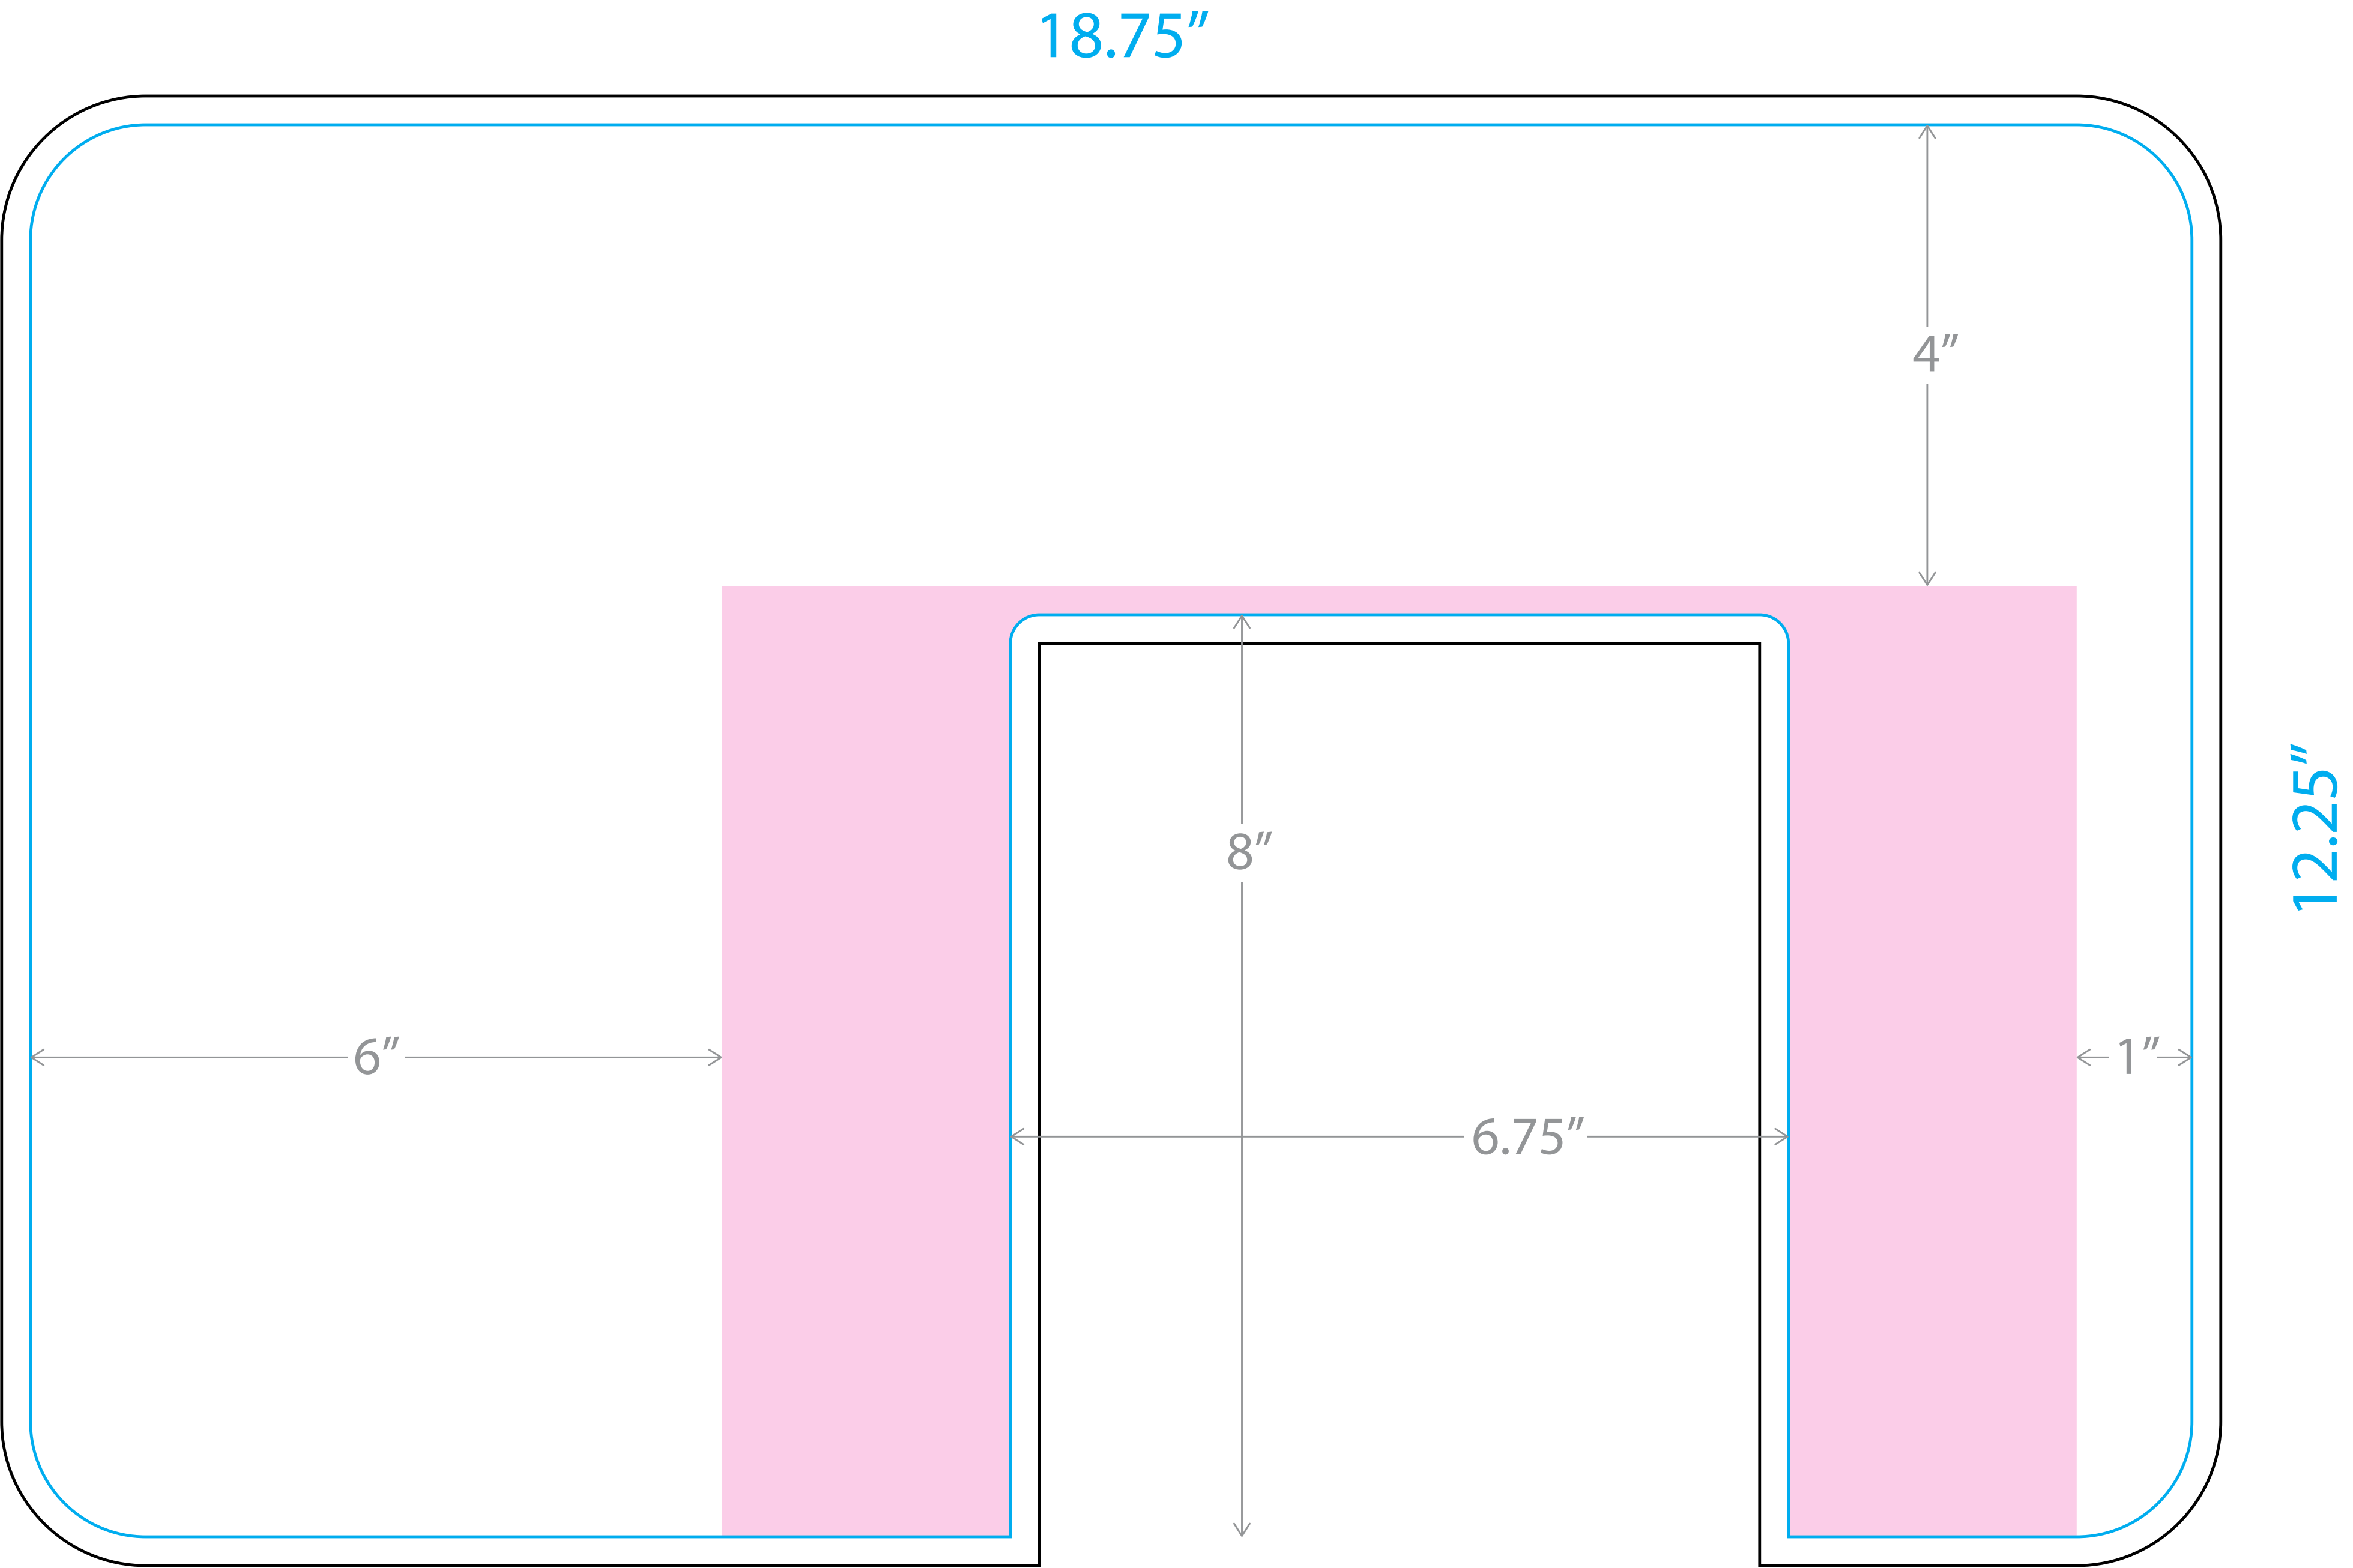

# iPAD KIOSK Clamshell - Full Cover

Print/Bleed Size: 8.75"w x 12.25"h (outside) 5.3125"w x 7.25"h (inside)

Cut/Final Size: 8.25"w x 11.75"h (outside) 5.8125"w x 7.75"h (inside)

# iPAD KIOSK v2 FRONT GRAPHIC

6.6044"

45.704"

9.449"

Print/Bleed Size: 7.1499"w (top) 9.949"w (bottom) x 46.204"h

Cut/Final Size: 6.6044"w (top) 9.449"w (bottom) x 45.704"h

Live Area: 6.0593"w (top) 8.949"w (bottom) x 45.204"h

# iPAD KIOSK v2 LANDSCAPE Halo A

Print/Bleed Size: 20.25"w x 12.75"h

Cut/Final Size 19.75"w x 12.25 "h

 Hidden by iPad Holder

# iPAD KIOSK v2 LANDSCAPE Halo B

Print/Bleed Size: 19.25"w x 12.75"h  
Cut/Final Size 18.75"w x 12.25 "h  
Hidden by iPad Holder