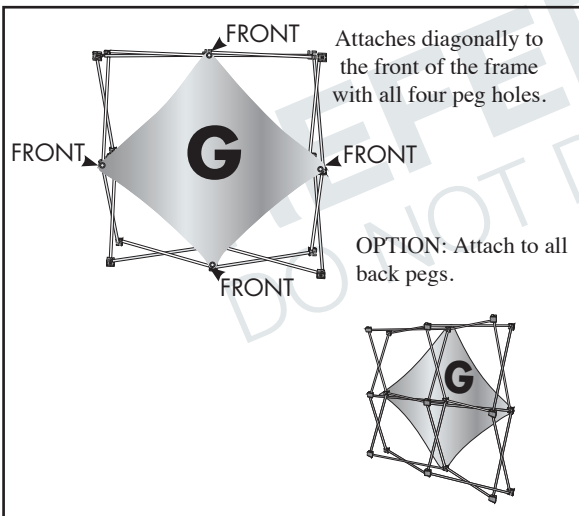

**IMPORTANT NOTE:**

**THIS TEMPLATE SHOWS PRINT LAYOUT ONLY.**

**EACH BANNER HAS ITS OWN UNIQUE ANGLE AND STRETCH WHEN ATTACHED TO THE FRAME.**

**IT IS HIGHLY RECOMMENDED TO KEEP TEXT AND LOGOS WITHIN THE SAFE AREA TO AVOID DISTORTION.**

**BANNER G: 37"W x 39.5"H**  
**QTY: 1**

SCALE= .75"=1'-0"

**TEMPLATE KEY**

-  = FINISHED SIZE
-  = SAFE AREA
-  = PIN SLOT

**FINISHED SIZE**

37"W x 39.5"H

Area of art that is visible after finishing product. Background color/image should extend into the bleed area.

**SAFE AREA**

30"W x 32.5"H

Recommended area to place artwork. Artwork within this area will be safe from variance in cut of finished edge /stitch line.

**Using PMS colors in your art is recommended but an exact match cannot be guaranteed.**

**FINISHED SIZE**  
37"W x 39.5"H  
Area of art that is visible after finishing product. Background color/image should extend into the bleed area.

**STITCH LINE**  
serged edges/pin slots

**SAFE AREA**  
30"W x 32.5"H  
Recommended area to place artwork. Artwork within this area will be safe from variance in cut of finished edge, stitch line.