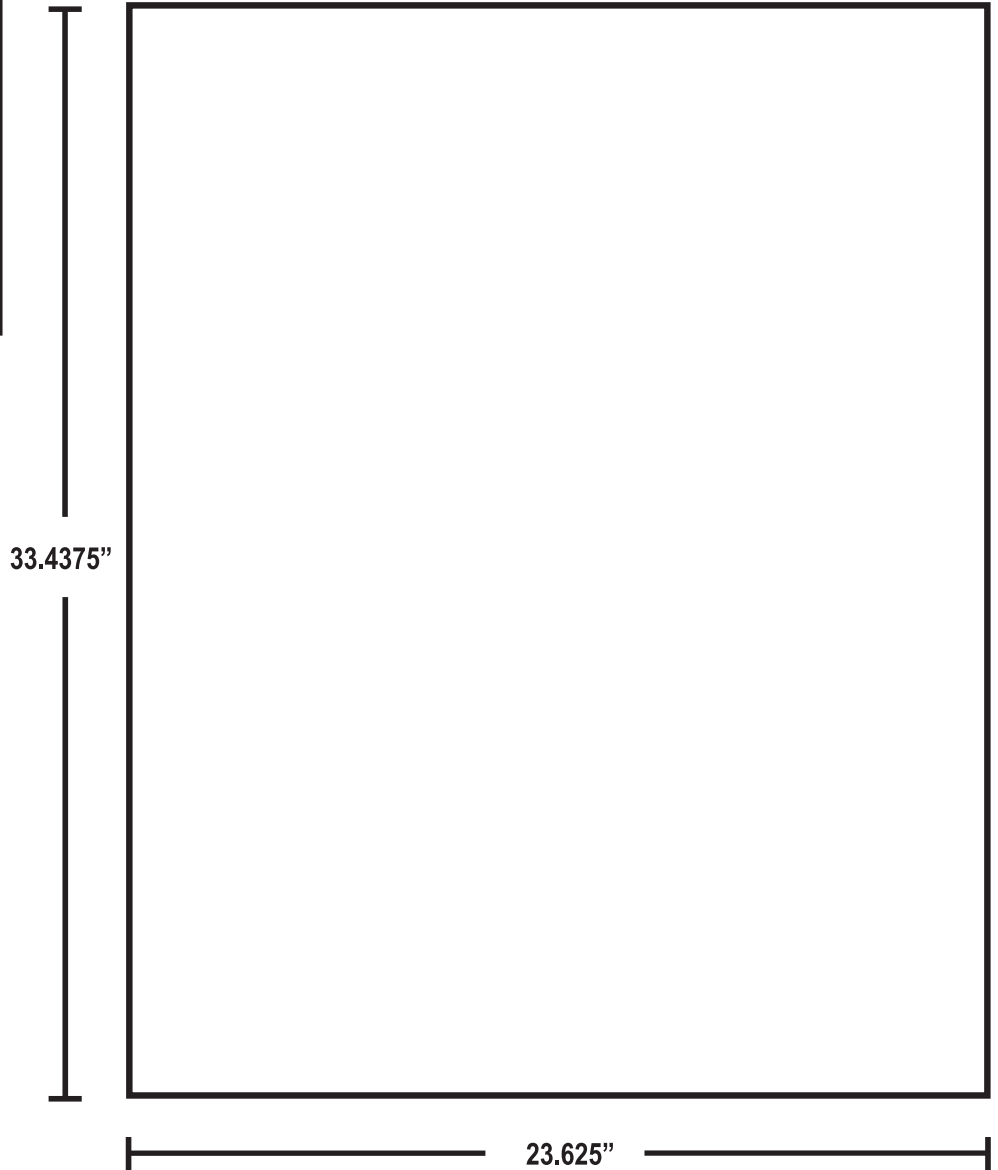

Total Graphic Size

23.625"W x 33.4375"H

*Please keep all text and/or logos 1" from all sides.

*Digital products are printed CMYK (4 color) process from your file. If saved as RGB, art will be converted to CMYK.

*All images must be embedded and all fonts must be outlined

ACCEPTABLE FILE FORMATS:

- Adobe Illustrator (.ai, .pdf, .eps)
- All Fonts Outlined/images embedded

- 100 DPI AT 100%
- Adobe Photoshop - .psd
- .tif, or .jpg