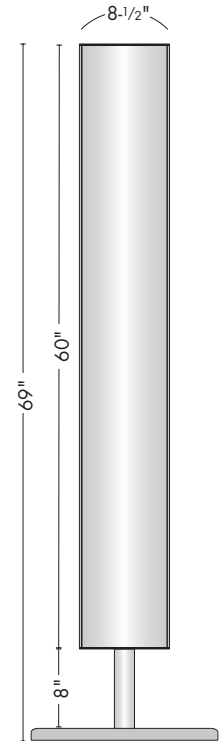

IC-TR Series

- silver or black curved high quality aluminum extrusions
- silver aluminum post, silver steel domed foot plate
- black powder-coated steel top and bottom plate
- clear non-glare protective lenses can be removed for a quick graphic change
- product requires assembly

add a lit pocket
side or front mount
LN112

IC-DBL Series

- silver or black curved high quality aluminum extrusions
- silver aluminum post, silver steel domed foot plate
- black powder-coated steel bottom plate, black molded plastic top plate
- clear non-glare protective lenses can be removed for a quick graphic change
- product requires assembly

IC-DBL-2