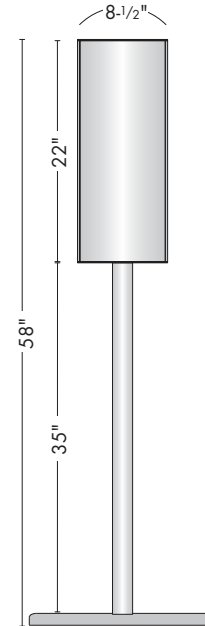

## IC-TR Series

- silver or black curved high quality aluminum extrusions
- silver aluminum post, silver steel domed foot plate
- black powder-coated steel top and bottom plate
- clear non-glare protective lenses can be removed for a quick graphic change
- product requires assembly

add a lit pocket  
side or front mount  
LN112

IC-TR-1

IC-TR-2

## IC-DBL Series

- silver or black curved high quality aluminum extrusions
- silver aluminum post, silver steel domed foot plate
- black powder-coated steel bottom plate, black molded plastic top plate
- clear non-glare protective lenses can be removed for a quick graphic change
- product requires assembly