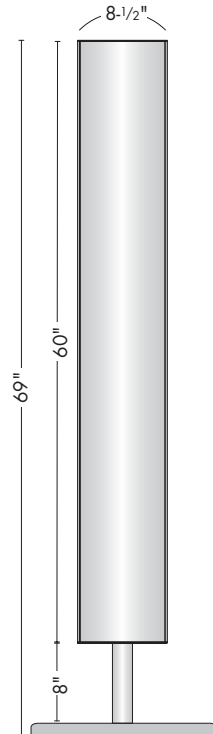

## IC-TR Series

- silver or black curved high quality aluminum extrusions
- silver aluminum post, silver steel domed foot plate
- black powder-coated steel top and bottom plate
- clear non-glare protective lenses can be removed for a quick graphic change
- product requires assembly

add a lit pocket  
side or front mount  
LN112

IC-TR-1

IC-TR-2

## IC-DBL Series

- silver or black curved high quality aluminum extrusions
- silver aluminum post, silver steel domed foot plate
- black powder-coated steel bottom plate, black molded plastic top plate
- clear non-glare protective lenses can be removed for a quick graphic change
- product requires assembly