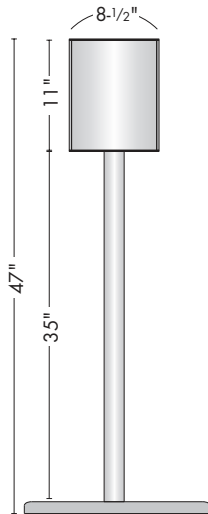

## IC-TR Series

- silver or black curved high quality aluminum extrusions
- silver aluminum post, silver steel domed foot plate
- black powder-coated steel top and bottom plate
- clear non-glare protective lenses can be removed for a quick graphic change
- product requires assembly

add a lit pocket  
side or front mount  
LN112

IC-TR-1

IC-TR-2

## IC-DBL Series

- silver or black curved high quality aluminum extrusions
- silver aluminum post, silver steel domed foot plate
- black powder-coated steel bottom plate, black molded plastic top plate
- clear non-glare protective lenses can be removed for a quick graphic change
- product requires assembly