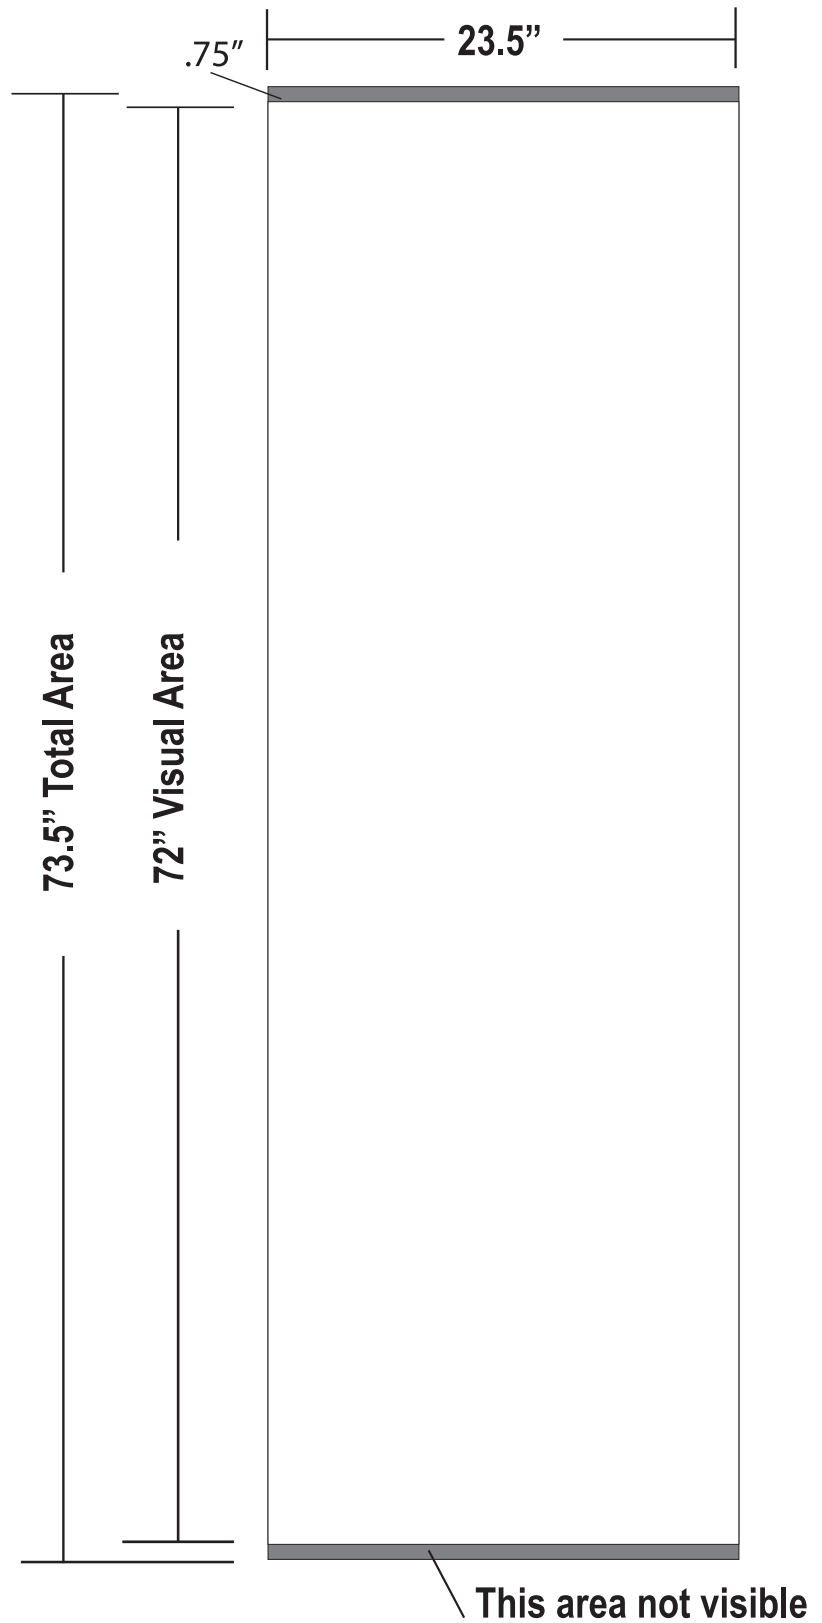

Bamboo Deluxe Banner Display

Total Graphic Size

23.5"W x 72"H

Total Visual Area:

23.5"W x 73.5"H

*Please keep all text and/or logos 1" from all sides.

* Allow a 3/4" bleed on the top of the banner

*UV ink based products are printed CMYK (4 color) process from your file. PMS color matching is not guaranteed.

*All images must be embedded and all fonts must be outlined

ACCEPTABLE FILE FORMATS:

Vector lines

Vector image

- Adobe Illustrator (.ai, .pdf, .eps)
- All Fonts Outlined/images embedded

Raster image

- 100 DPI AT 100%
- Adobe Photoshop - .psd
- .tif, or .jpg