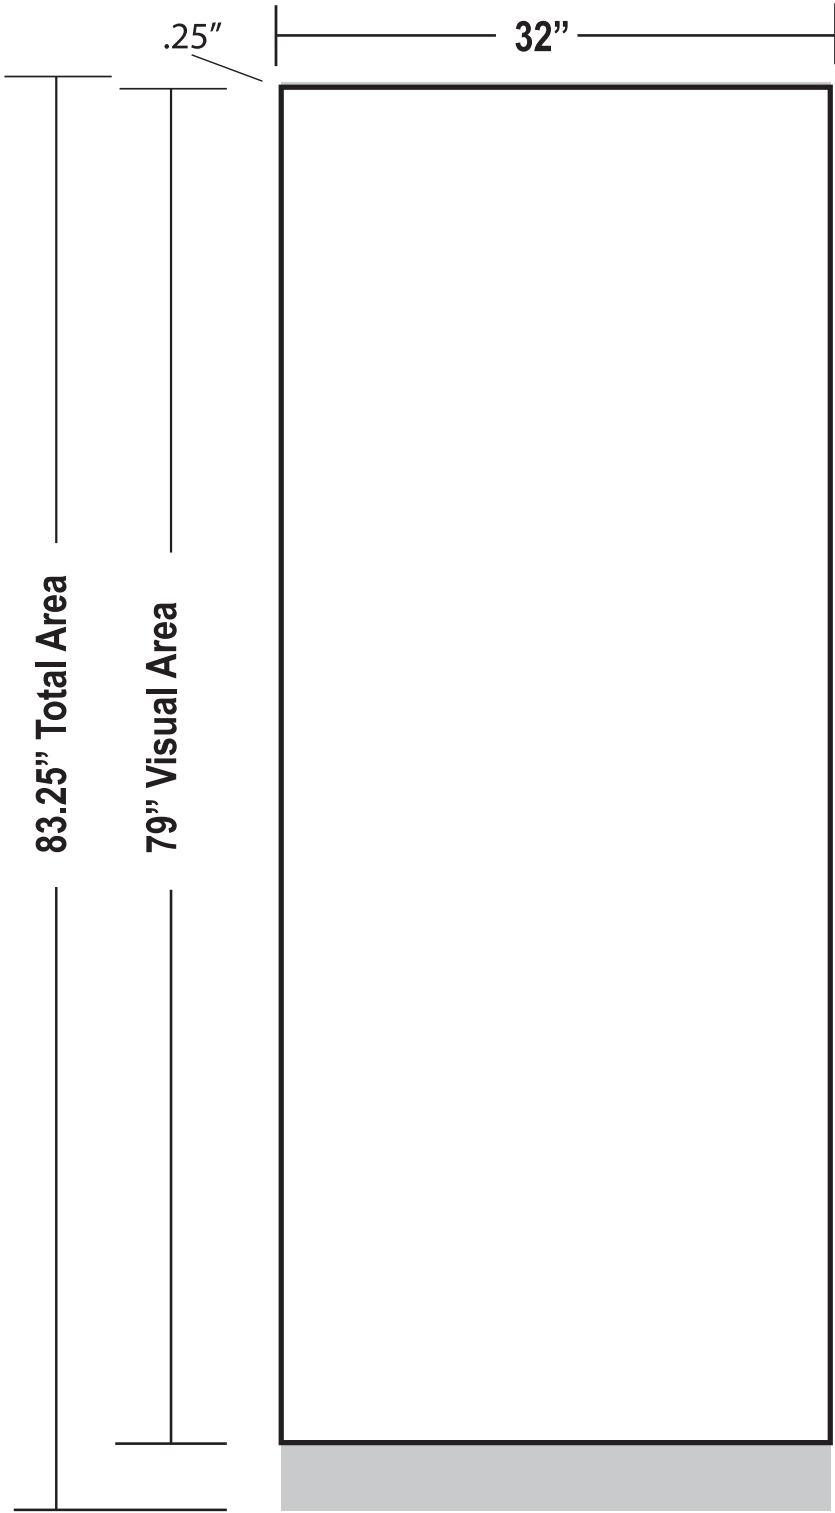

# Bamboo Retractor Banner Display

<p><b>Total Graphic Size</b> 32"W x 83.25"H</p>
<p><b>Total Visual Area:</b> 32"W x 79"H</p>
<p>*Please keep all text and/or logos 1" from all sides.</p> <p>* Allow a 3/4" bleed on the top of the banner and a 4" bleed on the bottom of the banner</p> <p>*UV ink based products are printed CMYK (4 color) process from your file. PMS color matching is not guaranteed.</p> <p>*All images must be embedded and all fonts must be outlined</p>

This area not visible

ACCEPTABLE FILE FORMATS:

Vector lines

Vector image

- \* Adobe Illustrator (.ai, .pdf, .eps)
- \* All Fonts Outlined/images embedded

Raster image

- \*100 DPI AT 100%
- \*Adobe Photoshop - .psd
- \*.tif, or .jpg