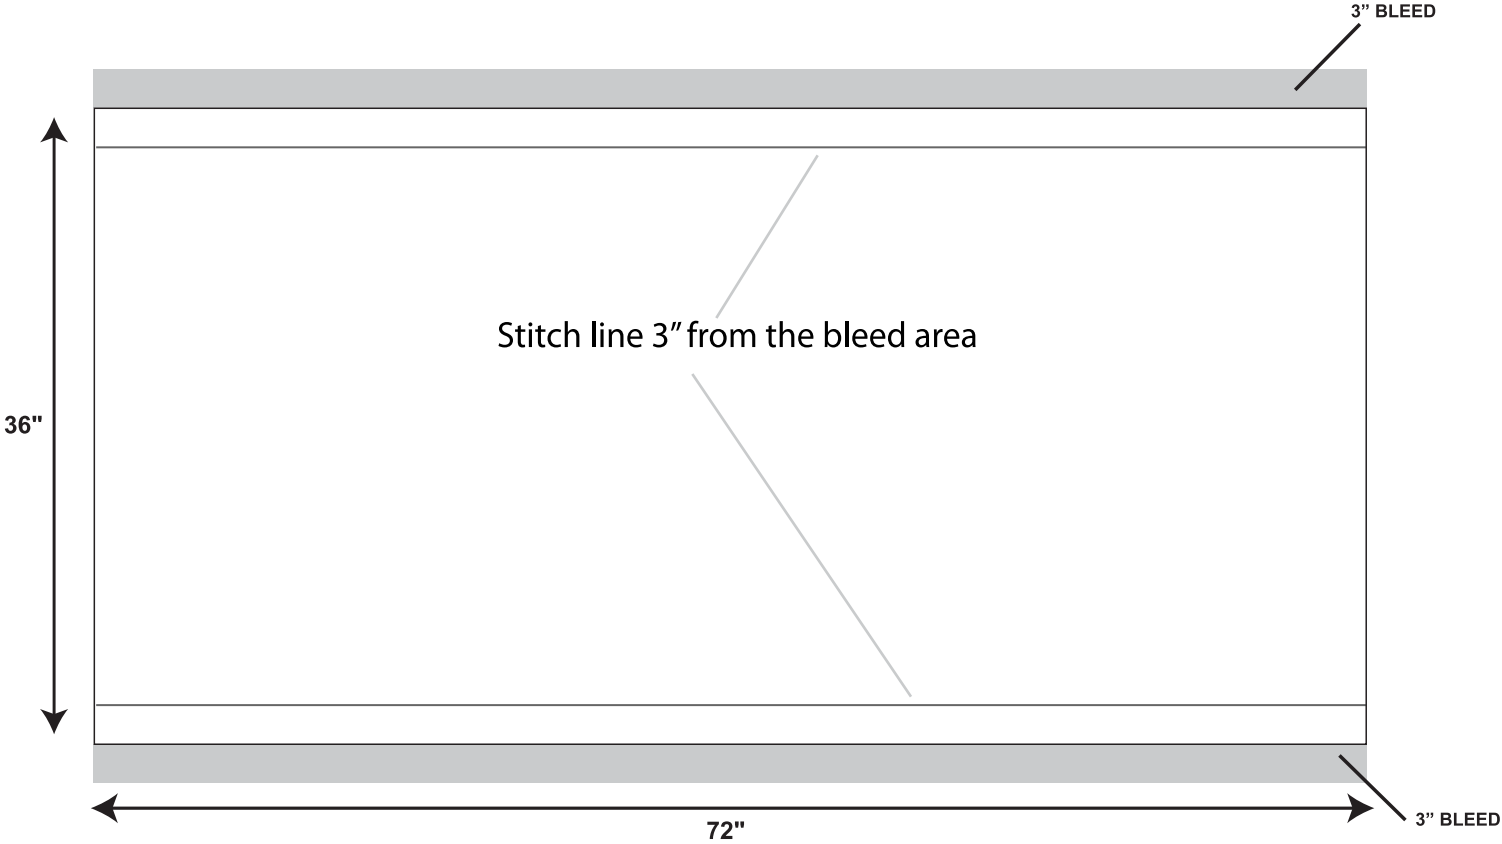

6' 4-Sided Hanging Banner Display

Total Graphic Size 72"W x 42"H
Total Visual Area 72"W x 36"H
Kit Includes 4 Banners
<p>*Add 3" to top and bottom of graphic for bleed</p> <p>*Please keep all text and/or logos 1" from all sides.</p> <p>*Solvent products are printed CMYK (4 color) process from your file.</p> <p>*All images must be embedded and all fonts must be outlined.</p>

ACCEPTABLE FILE FORMATS:

Vector lines

Vector image

- * Adobe Illustrator (.ai, .pdf, .eps)
- * All Fonts Outlined/Images embedded

Raster image

- *100 DPI AT 100%
- *Adobe Photoshop - .psd
.tif, or .jpg