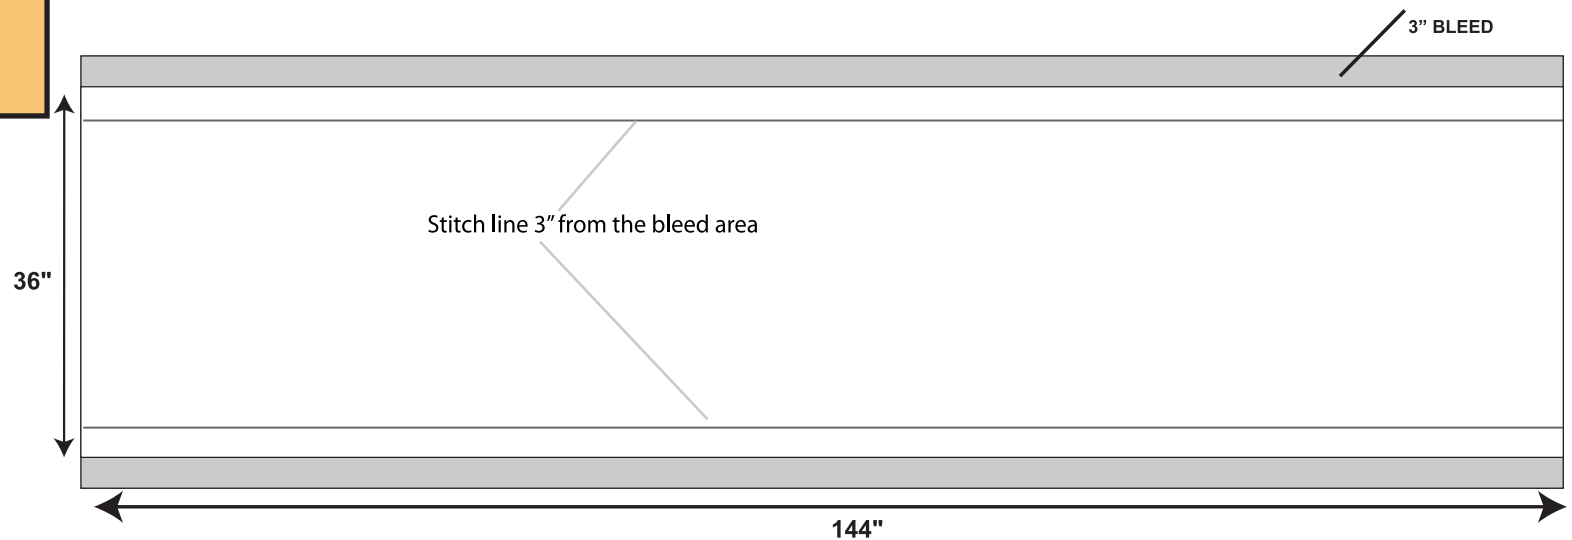

# 12' 4-Sided Hanging Banner Display

## Total Graphic Size

144"W x 42"H

## Total Visual Area

144"W x 36"H

## Kit Includes 4 Banners

- \*Add 3" to top and bottom of graphic for bleed
- \*Please keep all text and/or logos 1" from all sides.
- \*Solvent products are printed CMYK (4 color) process from your file.
- \*All images must be embedded and all fonts must be outlined.