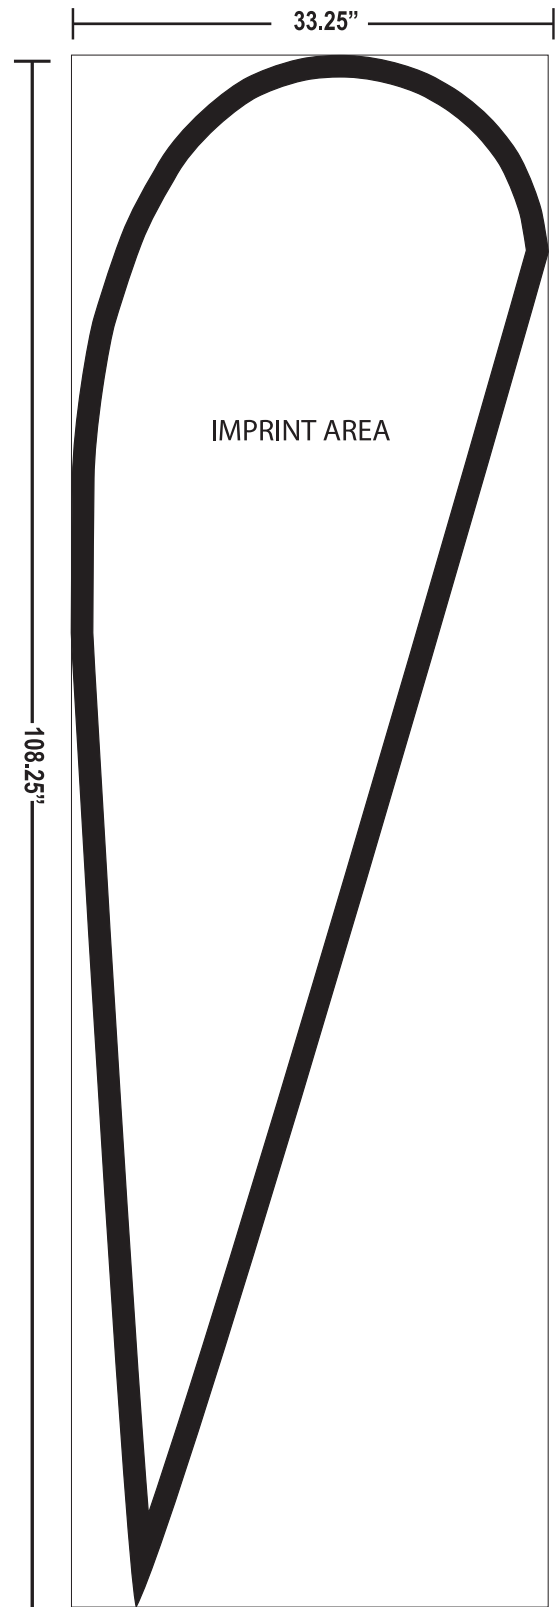

## Total Graphic Size

33.25" W x 108.25"H

\*Please keep all text and/or logos  
1.5" from all sides.

\*Dye Sub products are printed CMYK  
(4 color) process from your file. PMS  
color matching is not guaranteed.

\*All images must be embedded  
and all fonts must be outlined

## ACCEPTABLE FILE FORMATS:

Vector lines

Vector image

- \* Adobe Illustrator (.ai, .pdf, .eps)
- \* All Fonts Outlined/images embedded

Raster image

- \* 100 DPI AT 100%
- \* Adobe Photoshop - .psd
- \* .tif, or .jpg