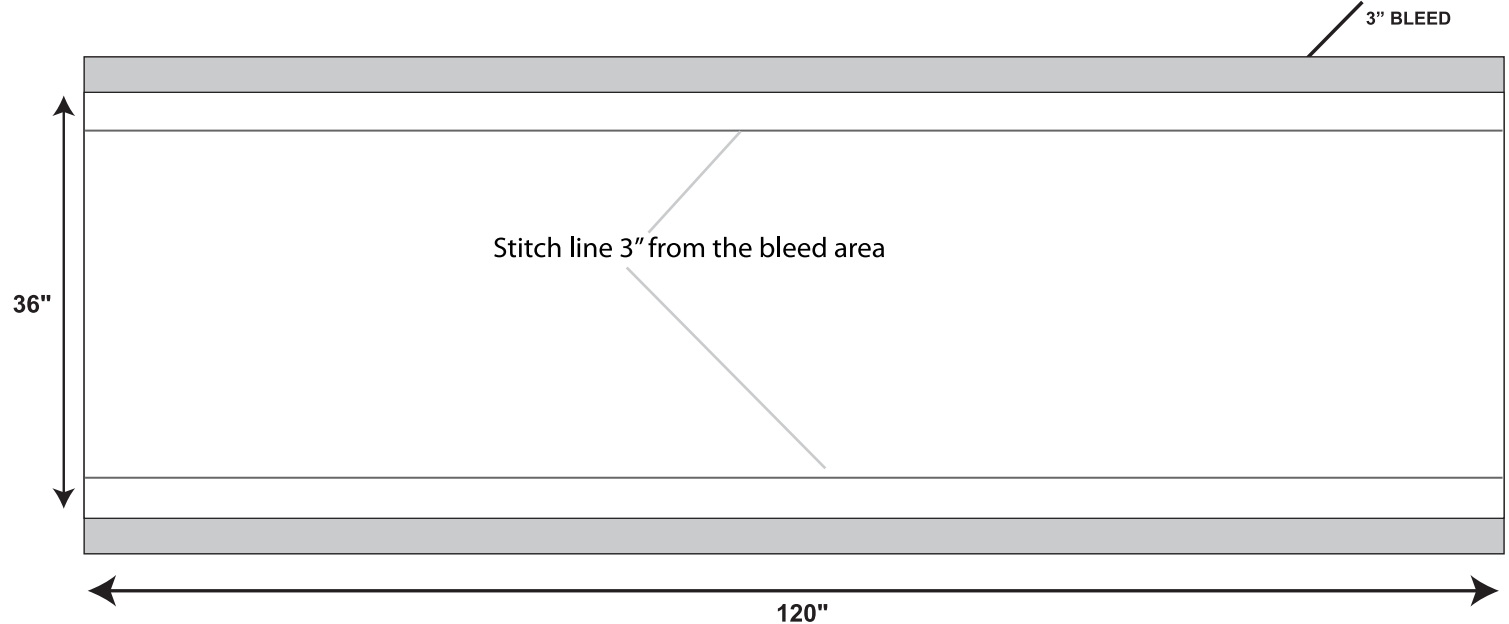

10' 4-Sided Hanging Banner Display

Total Graphic Size

120"W x 42"H

Total Visual Area

120"W x 36"H

Kit Includes 4 Banners

- *Add 3" to top and bottom of graphic for bleed
- *Please keep all text and/or logos 1" from all sides.
- *Solvent products are printed CMYK (4 color) process from your file.
- *All images must be embedded and all fonts must be outlined.